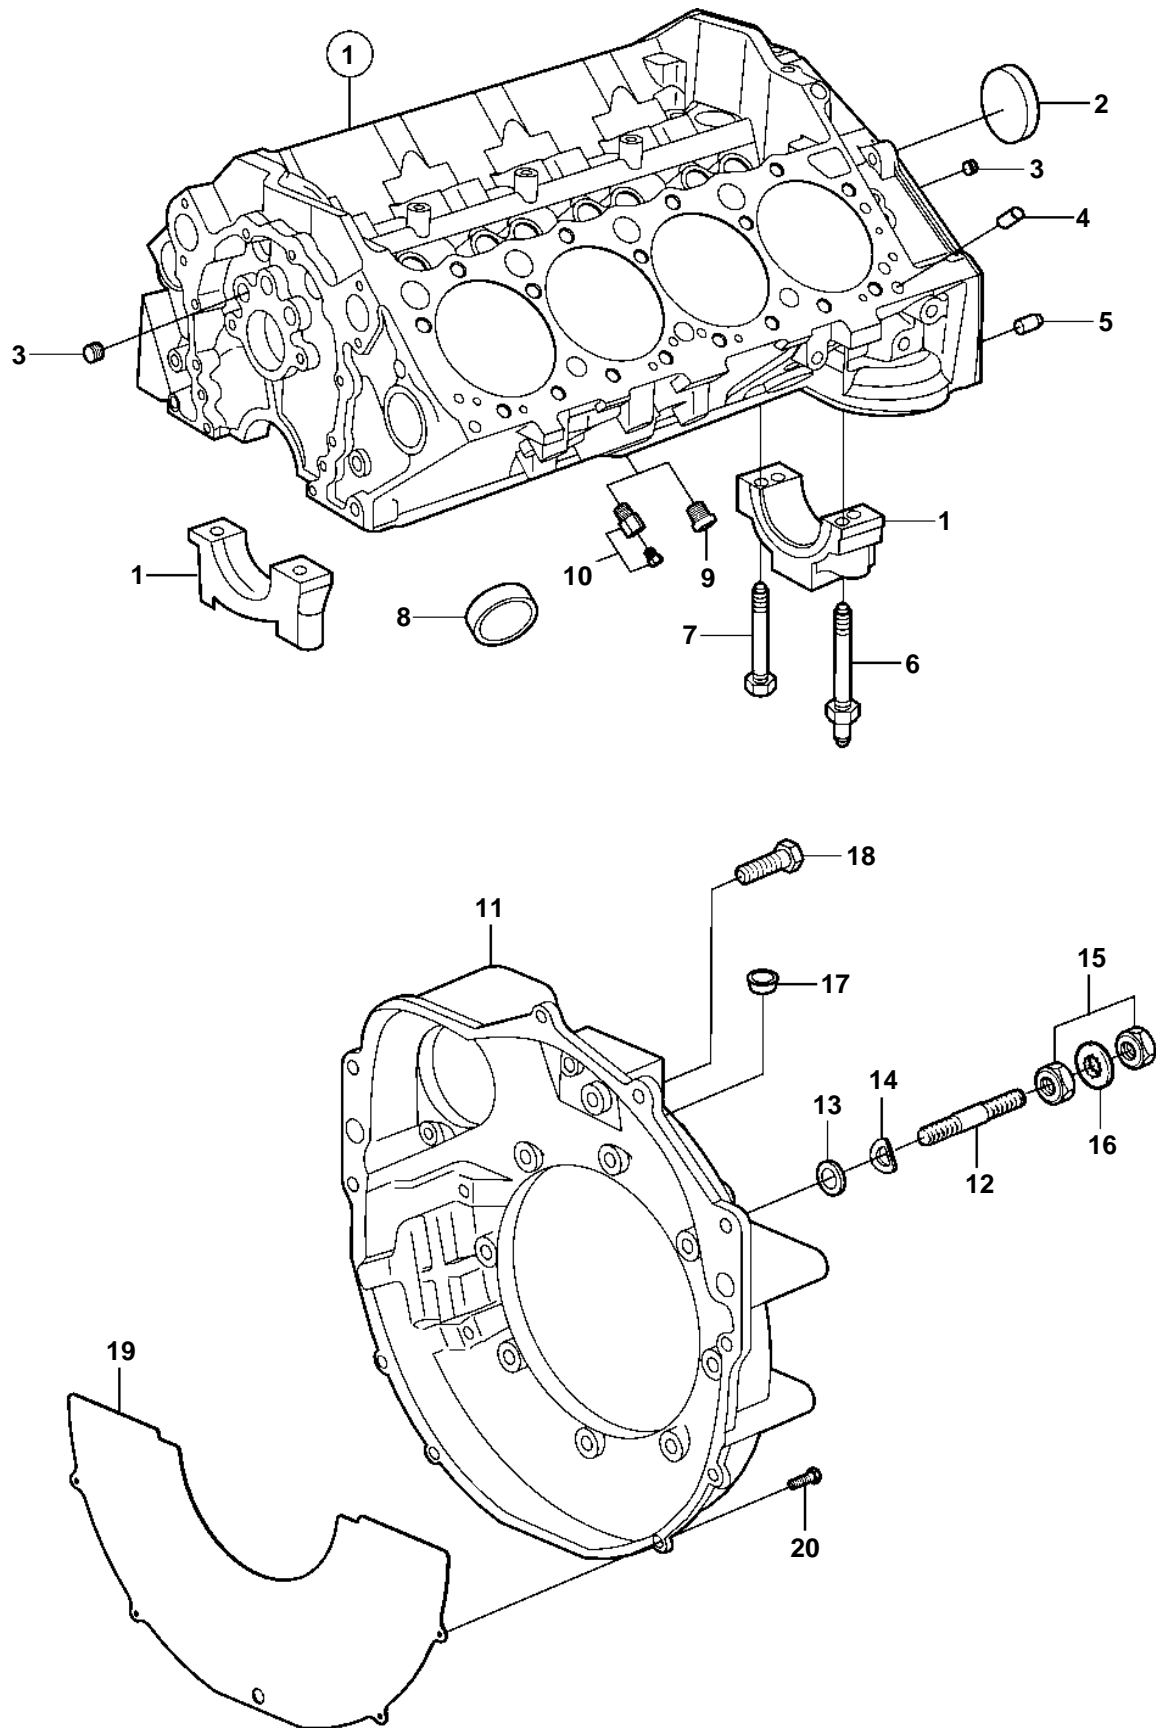

5.7GiI-E, 5.7GXii-F

19874

5.7GiI-E, 5.7GXii-F

REF	PART NO.	QTY	DESCRIPTION	NOTES
1			Cylinder block	
2	3853209	1	• Core plug	
3	952075	2	• Plug	
4	3853114	4	• Locating pin, cylinder head	
5	3856001	2	• Pin, flywheel housing	
6	3862354	6	• Stud	
7	3862355	10	• Bolt	
8	3852100	8	Core plug	
9	3850802	X	Plug	
10	3854494	X	Drain cock	
11	841056	1	Flywheel housing	
12	982675	2	Stud	
13	980933	2	Washer	
14	982475	2	Spring washer	
15	982672	4	Hexagon nut	
16	982679	4	Toothed washer	
17	943589	1	Plug	
18	3852478	1	Screw	L=1.25" (32mm)
	3860169	2	Screw	L=3.00" (76mm)
19	857259	1	Cover plate	
20	969476	4	6 point socket screw	