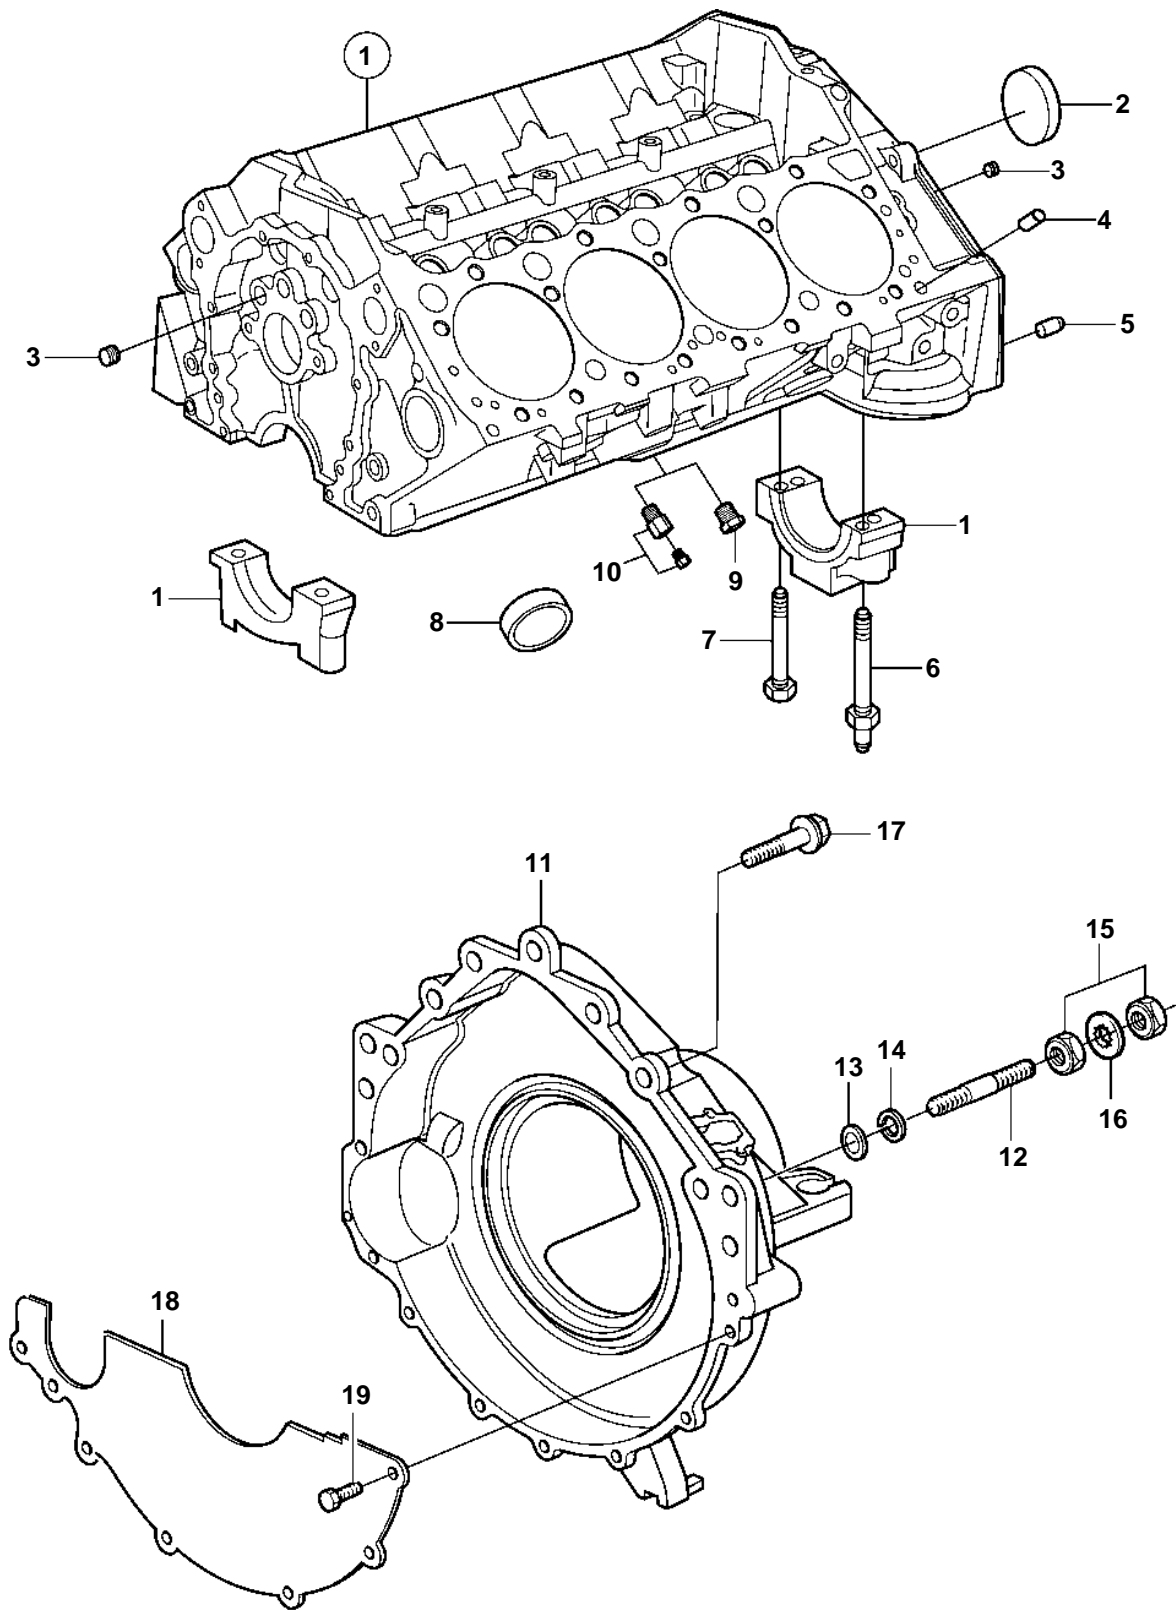

5.70Si-D, 5.70Si-DF, 5.70SXi-D, 5.70SXi-DF

5.7OSi-D, 5.7OSi-DF, 5.7OSXi-D, 5.7OSXi-DF

REF	PART NO.	QTY	DESCRIPTION	NOTES
1			Cylinder block	
2	3853209	1	· Core plug	
3	952075	X	· Plug	
4	3853114	4	· Locating pin, cylinder head	
5	3856001	2	· Pin, flywheel housing	
6	3862354	6	· Stud	
7	3862355	10	· Bolt	
8	3852100	8	Core plug	
9	3850802	X	Plug	
10	3854494	X	Drain cock	
11	3857846	1	Housing	
12	982675	2	Stud	
13	982475	2	Spring washer	
14	982679	2	Toothed washer	
15	982672	4	Hexagon nut	
16	982679	2	Toothed washer	
17	3860163	1	Screw	L=1.00" (25mm)
	3860582	3	Screw	L=1.25" (32mm)
18	3854604	1	Cover	
19	3852421	4	Screw	