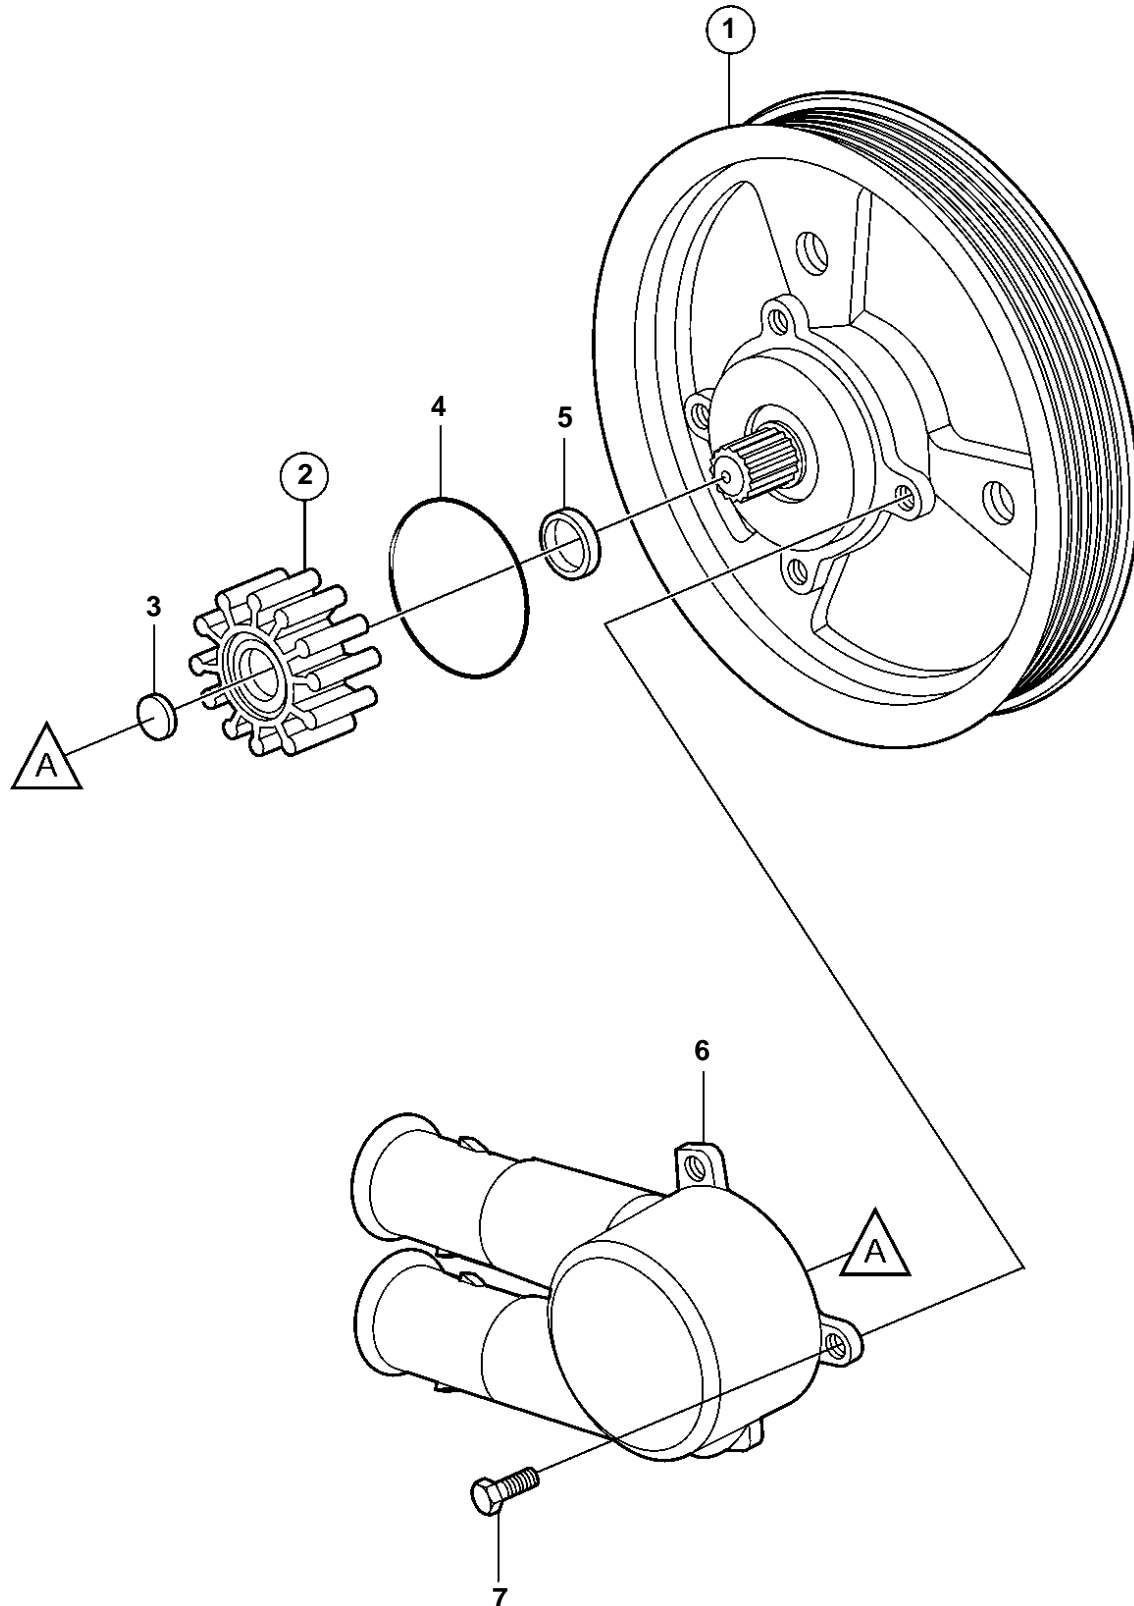

5.7Gi-E, 5.7Gi-EF, 5.7GiL-E, 5.7GXi-F, 5.7GXiL-F, 5.7OSi-D, 5.7OSi-DF, 5.7OSXi-D, 5.7OSXi-DF

5.7Gi-E, 5.7Gi-EF, 5.7Giil-E, 5.7GXi-F, 5.7GXil-F, 5.7OSi-D, 5.7OSi-DF, 5.7OSXi-D, 5.7OSXi-DF

REF	PART NO.	QTY	DESCRIPTION	SEE SEC.	NOTES
1	3862482	1	Pump		Earlier prod.
	3812693	1	Pump		LATER PROD
2	3862567	1	· Kit		
			· Bulletin P-26-6-2	P-26-6-2-EN	Impeller kits, Gas, to 2005
3	827019	1	· · Washer		
4	3858938	1	· · O-ring		
5	827247	1	· Sealing ring		
6	3858115	1	· Housing		
7	3587445	4	· Screw		