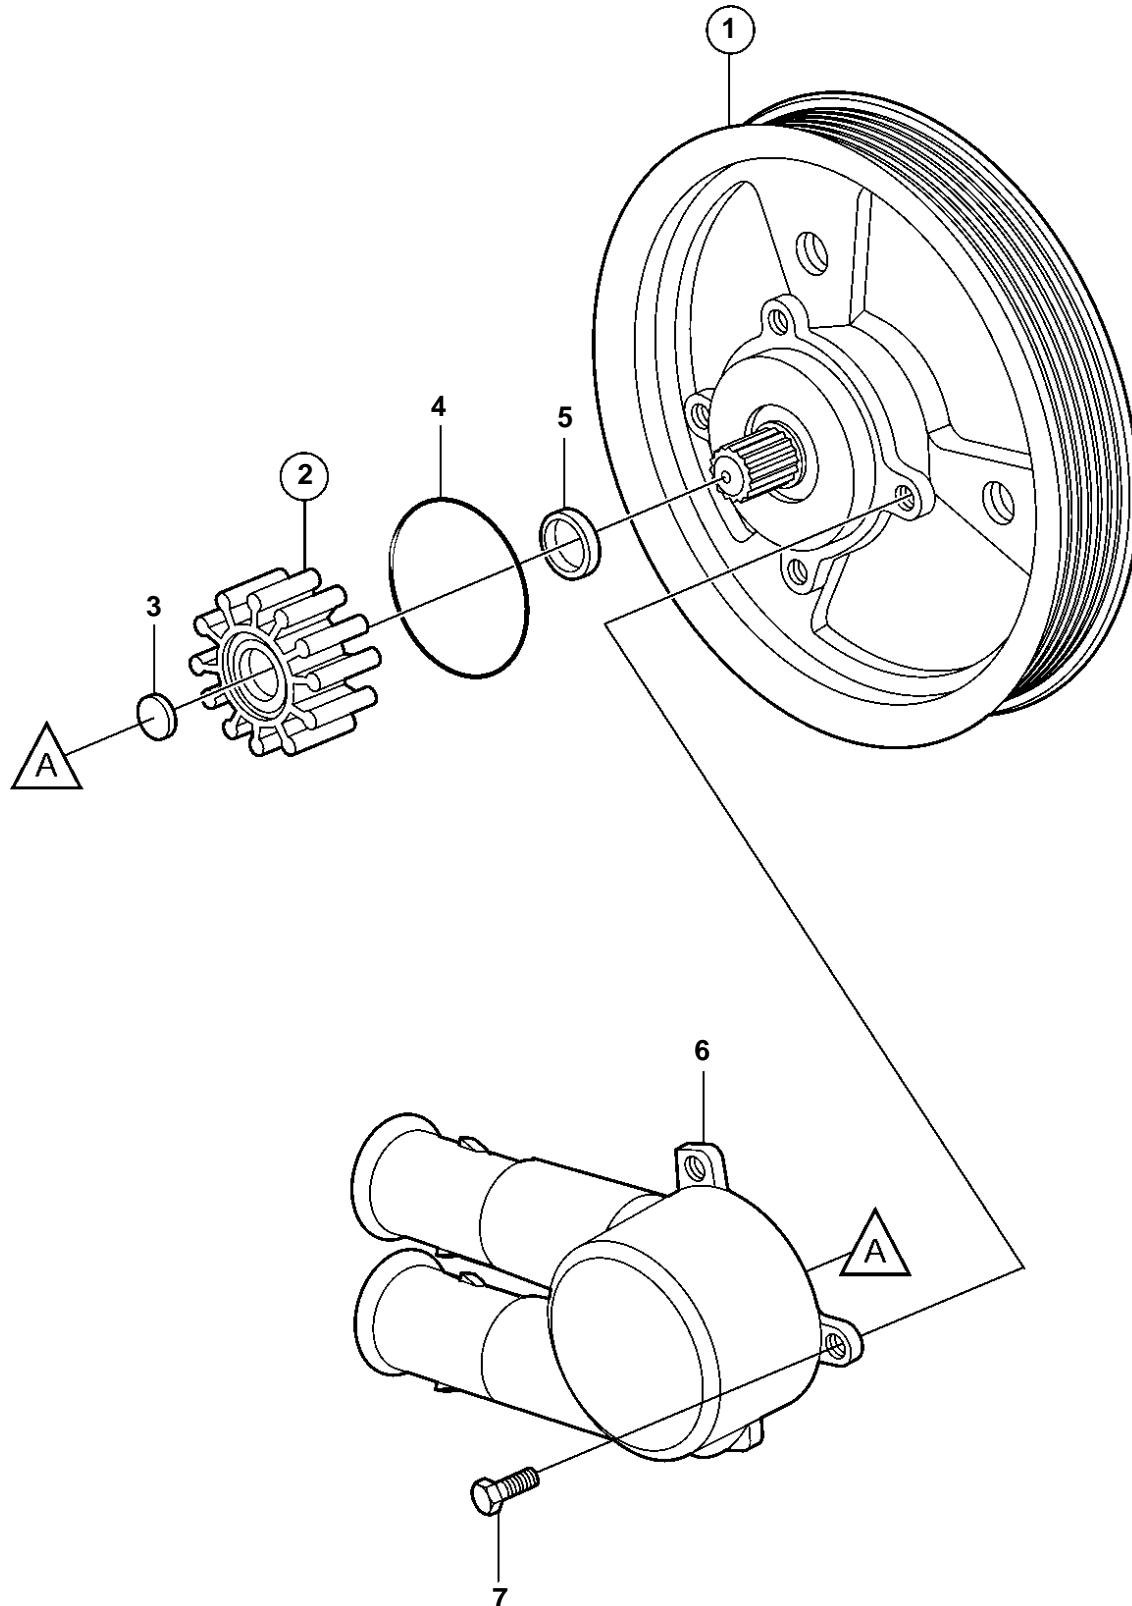

5.7Gi-E, 5.7Gi-EF, 5.7GiL-E, 5.7GXi-F, 5.7GXil-F, 5.7OSi-D, 5.7OSi-DF, 5.7OSXi-D, 5.7OSXi-DF

5.7Gi-E, 5.7Gi-EF, 5.7Giil-E, 5.7GXi-F, 5.7GXil-F, 5.7OSi-D, 5.7OSi-DF, 5.7OSXi-D, 5.7OSXi-DF

REF	PART NO.	QTY	DESCRIPTION	SEE SEC.	NOTES
1	3862482	1	Pump		Earlier prod.
	3812693	1	Pump		LATER PROD
2	3862567	1	· Kit		
			· Bulletin P-26-6-2	P-26-6-2-EN	Impeller kits, Gas, to 2005
3	827019	1	· · Washer		
4	3858938	1	· · O-ring		
5	827247	1	· Sealing ring		
6	3858115	1	· Housing		
7	3587445	4	· Screw		