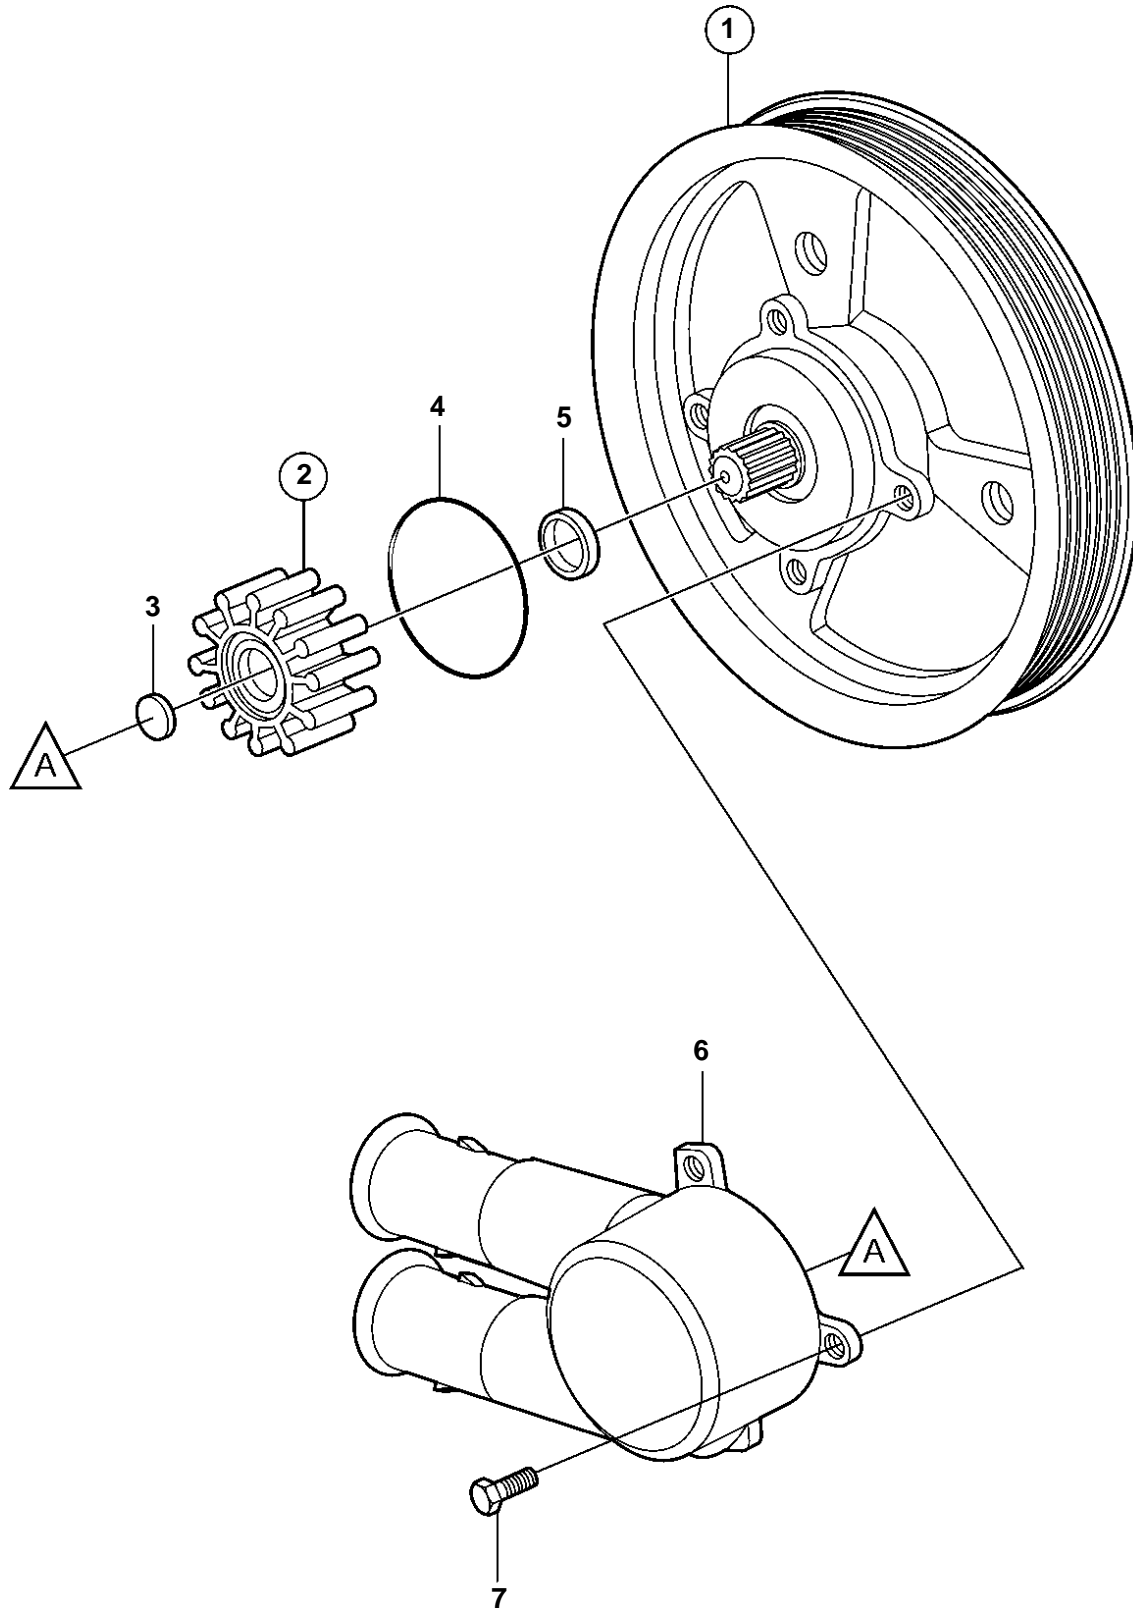

5.7Gi-E, 5.7Gi-EF, 5.7GiL-E, 5.7GXi-F, 5.7GXiL-F, 5.7OSi-D, 5.7OSi-DF, 5.7OSXi-D, 5.7OSXi-DF

5.7Gi-E, 5.7Gi-EF, 5.7Giil-E, 5.7GXi-F, 5.7GXil-F, 5.7OSi-D, 5.7OSi-DF, 5.7OSXi-D, 5.7OSXi-DF

| REF | PART NO. | QTY | DESCRIPTION | SEE SEC. | NOTES |
|-----|----------|-----|---------------------|-------------|-----------------------------|
| 1 | 3862482 | 1 | Pump | | Earlier prod. |
| | 3812693 | 1 | Pump | | LATER PROD |
| 2 | 3862567 | 1 | · Kit | | |
| | | | · Bulletin P-26-6-2 | P-26-6-2-EN | Impeller kits, Gas, to 2005 |
| 3 | 827019 | 1 | · · Washer | | |
| 4 | 3858938 | 1 | · · O-ring | | |
| 5 | 827247 | 1 | · Sealing ring | | |
| 6 | 3858115 | 1 | · Housing | | |
| 7 | 3587445 | 4 | · Screw | | |