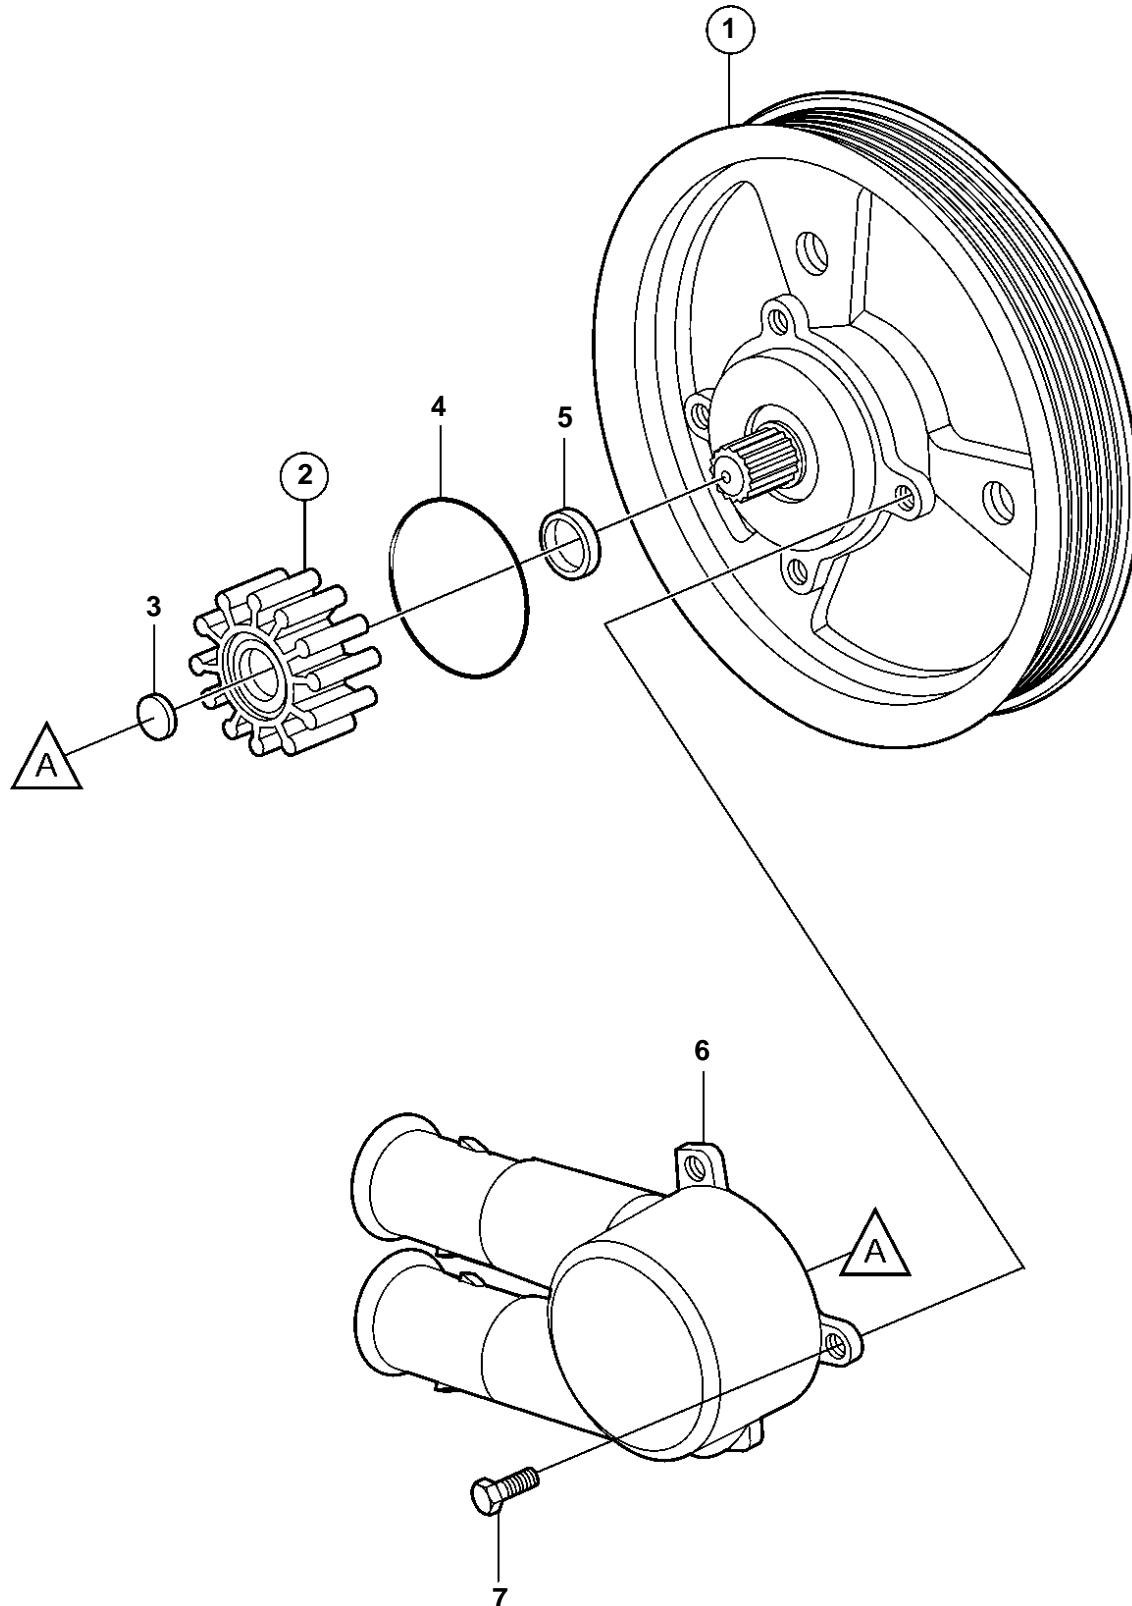

5.7Gi-E, 5.7Gi-EF, 5.7GiL-E, 5.7GXi-F, 5.7GXiL-F, 5.7OSi-D, 5.7OSi-DF, 5.7OSXi-D, 5.7OSXi-DF

5.7Gi-E, 5.7Gi-EF, 5.7Giil-E, 5.7GXi-F, 5.7GXil-F, 5.7OSi-D, 5.7OSi-DF, 5.7OSXi-D, 5.7OSXi-DF

REF	PART NO.	QTY	DESCRIPTION	SEE SEC.	NOTES
1	3862482	1	Pump		Earlier prod.
	3812693	1	Pump		LATER PROD
2	3862567	1	· Kit		
			· Bulletin P-26-6-2	P-26-6-2-EN	Impeller kits, Gas, to 2005
3	827019	1	· · Washer		
4	3858938	1	· · O-ring		
5	827247	1	· Sealing ring		
6	3858115	1	· Housing		
7	3587445	4	· Screw		