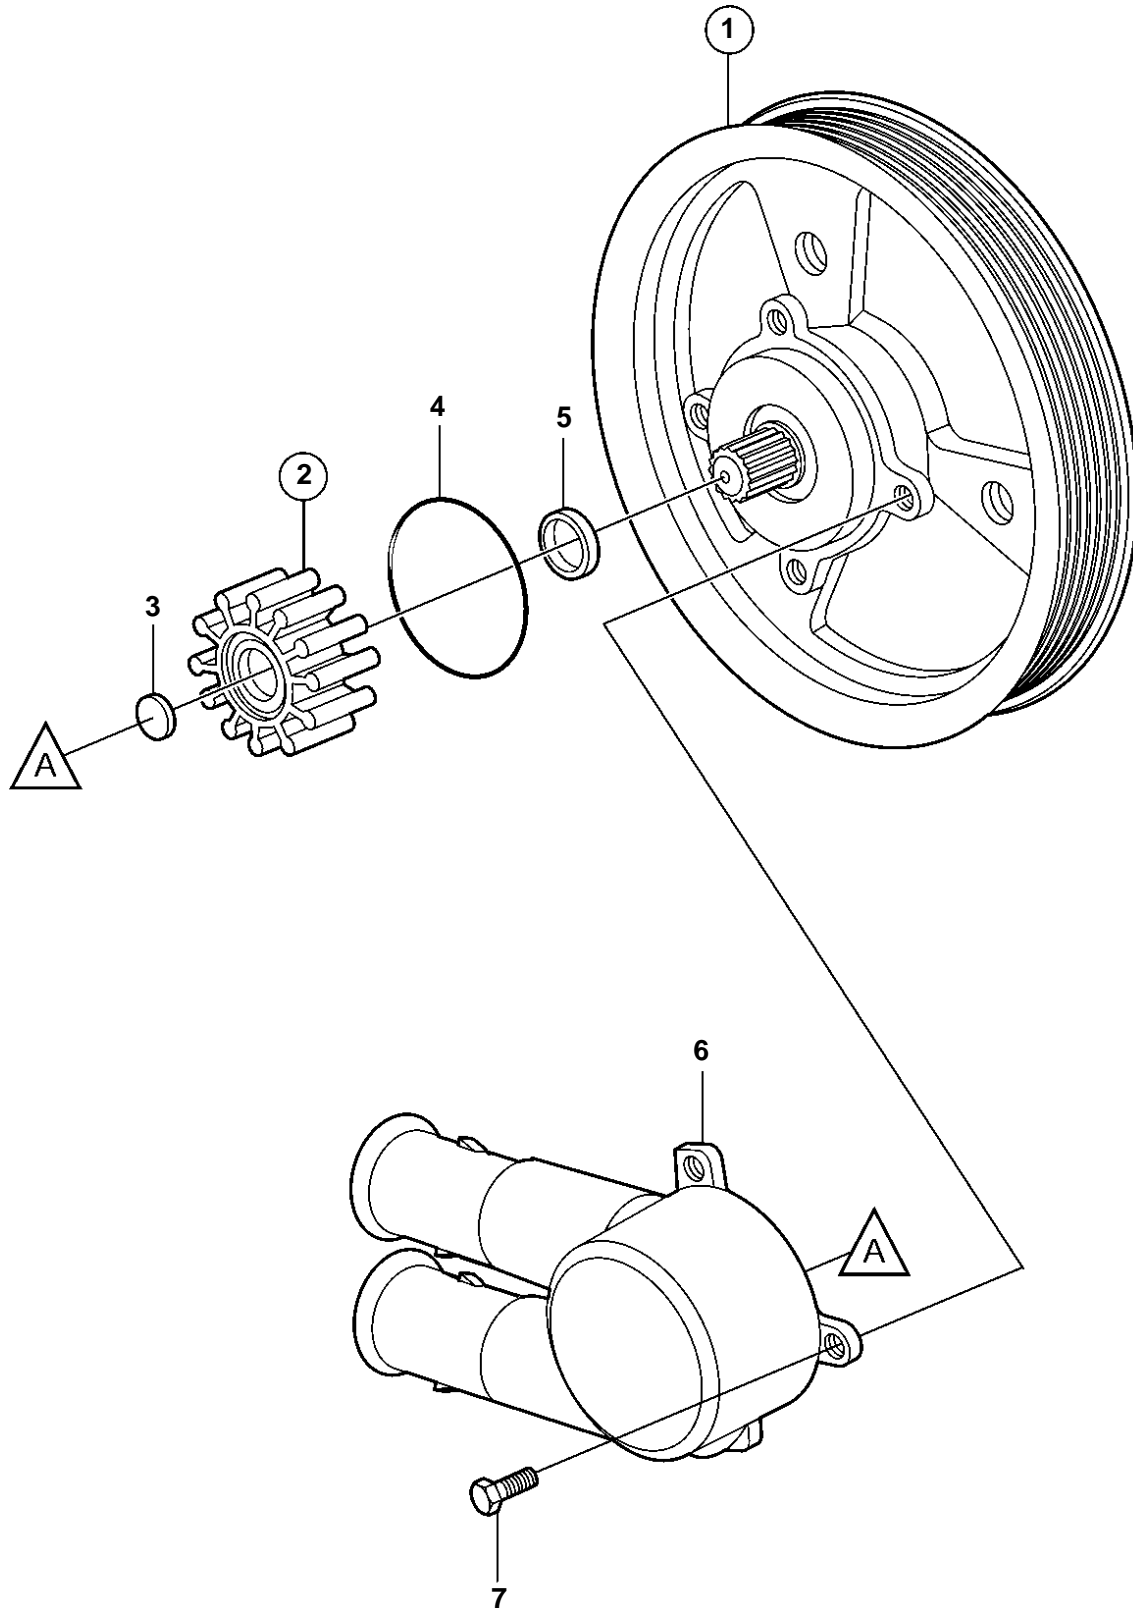

5.7Gi-E, 5.7Gi-EF, 5.7GiL-E, 5.7GXi-F, 5.7GXil-F, 5.7OSi-D, 5.7OSi-DF, 5.7OSXi-D, 5.7OSXi-DF

5.7Gi-E, 5.7Gi-EF, 5.7Giil-E, 5.7GXi-F, 5.7GXil-F, 5.7OSi-D, 5.7OSi-DF, 5.7OSXi-D, 5.7OSXi-DF

REF	PART NO.	QTY	DESCRIPTION	SEE SEC.	NOTES
1	3862482	1	Pump		Earlier prod.
	3812693	1	Pump		LATER PROD
2	3862567	1	· Kit		
			· Bulletin P-26-6-2	P-26-6-2-EN	Impeller kits, Gas, to 2005
3	827019	1	· · Washer		
4	3858938	1	· · O-ring		
5	827247	1	· Sealing ring		
6	3858115	1	· Housing		
7	3587445	4	· Screw		