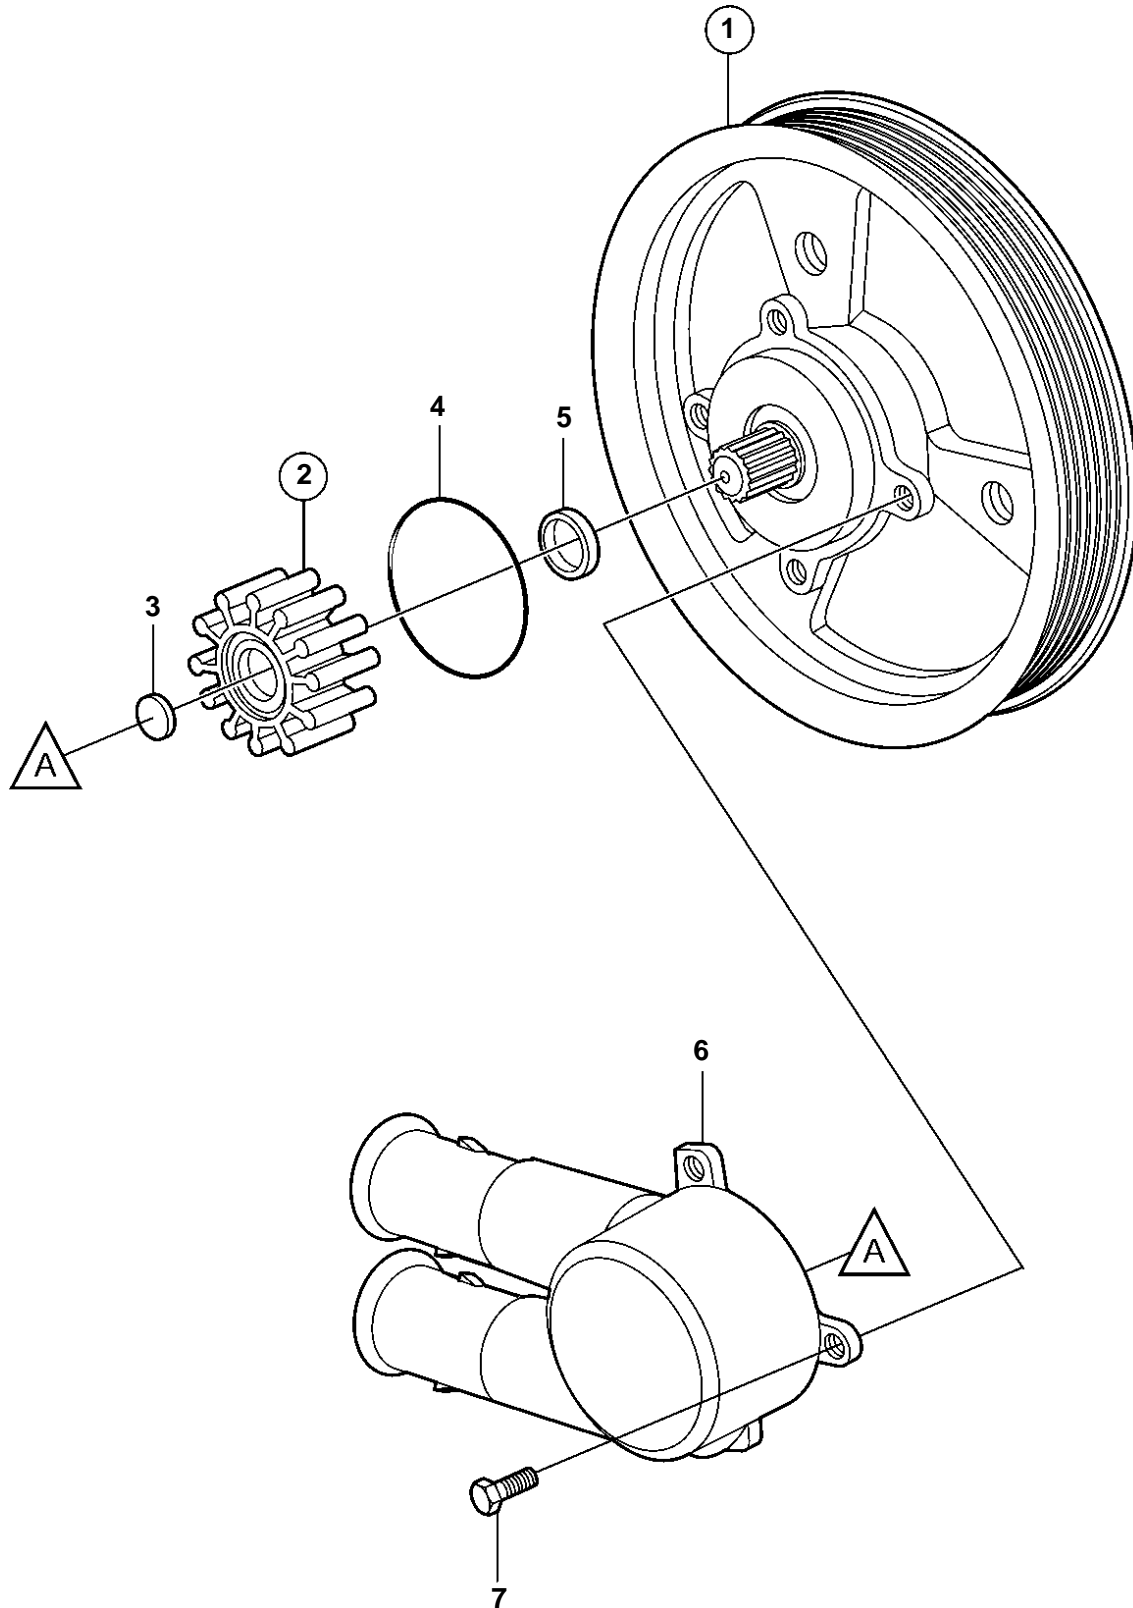

5.7Gi-E, 5.7Gi-EF, 5.7GiL-E, 5.7GXi-F, 5.7GXiL-F, 5.7OSi-D, 5.7OSi-DF, 5.7OSXi-D, 5.7OSXi-DF

5.7Gi-E, 5.7Gi-EF, 5.7Giil-E, 5.7GXi-F, 5.7GXil-F, 5.7OSi-D, 5.7OSi-DF, 5.7OSXi-D, 5.7OSXi-DF

REF	PART NO.	QTY	DESCRIPTION	SEE SEC.	NOTES
1	3862482	1	Pump		Earlier prod.
	3812693	1	Pump		LATER PROD
2	3862567	1	· Kit		
			· Bulletin P-26-6-2	P-26-6-2-EN	Impeller kits, Gas, to 2005
3	827019	1	· · Washer		
4	3858938	1	· · O-ring		
5	827247	1	· Sealing ring		
6	3858115	1	· Housing		
7	3587445	4	· Screw		