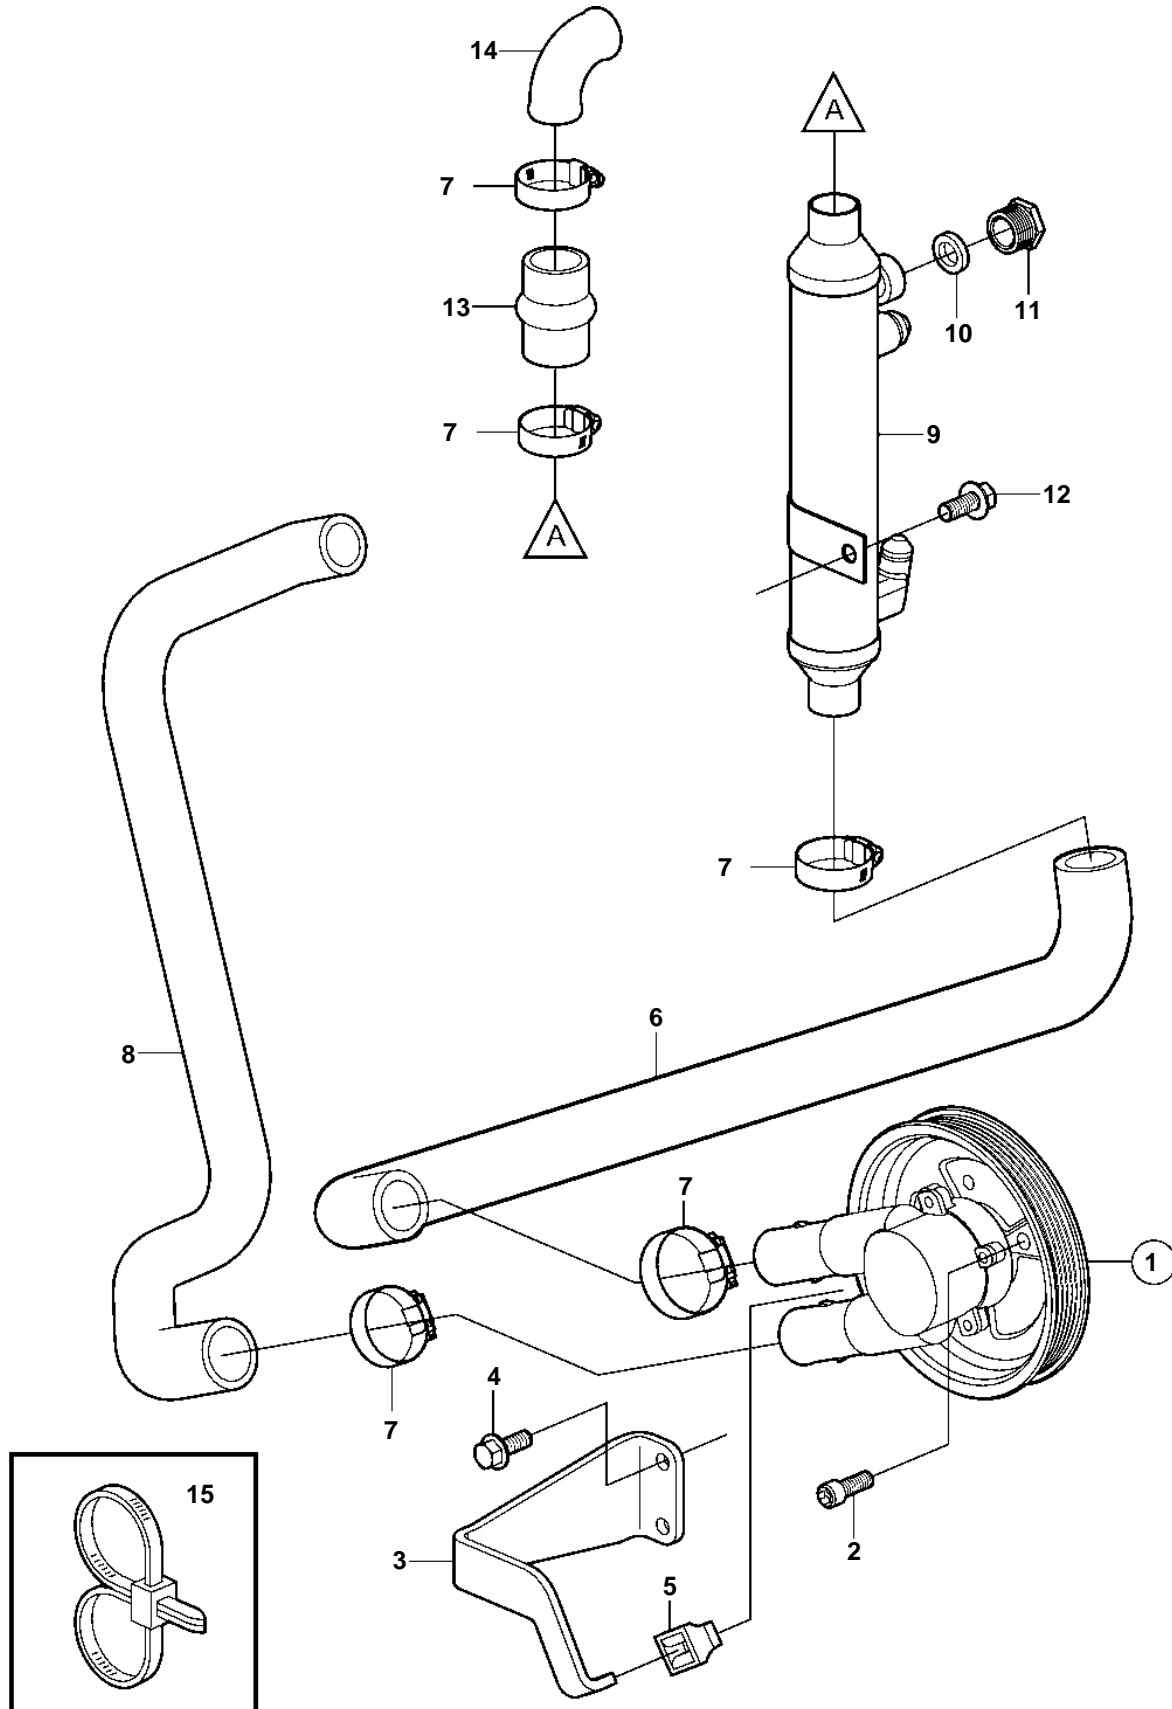

5.7GiI-E, 5.7GXii-F

5.7Giil-E, 5.7GXil-F

REF	PART NO.	QTY	DESCRIPTION	SEE SEC.	NOTES
1	3862482	1	Pump	6574	
2	3857939	3	Screw		
3	3858241	1	Stay		
4	3860163	2	Screw		
5	3857954	1	Stop lug		
6	3861400	1	Hose		Sea water cooling
	3861569	1	Hose		FRESH WATER COOLING
7	3863440	5	Hose clamp		
8	3862538	1	Hose		
9	3863273	1	Oil cooler		
10	3862079	1	· Gasket		
11	3862656	1	· Cardboard tube		
12	3853389	1	Screw		
13	3860021	1	Hose		
14		1	Riser		
15	3850115	1	Retainer		