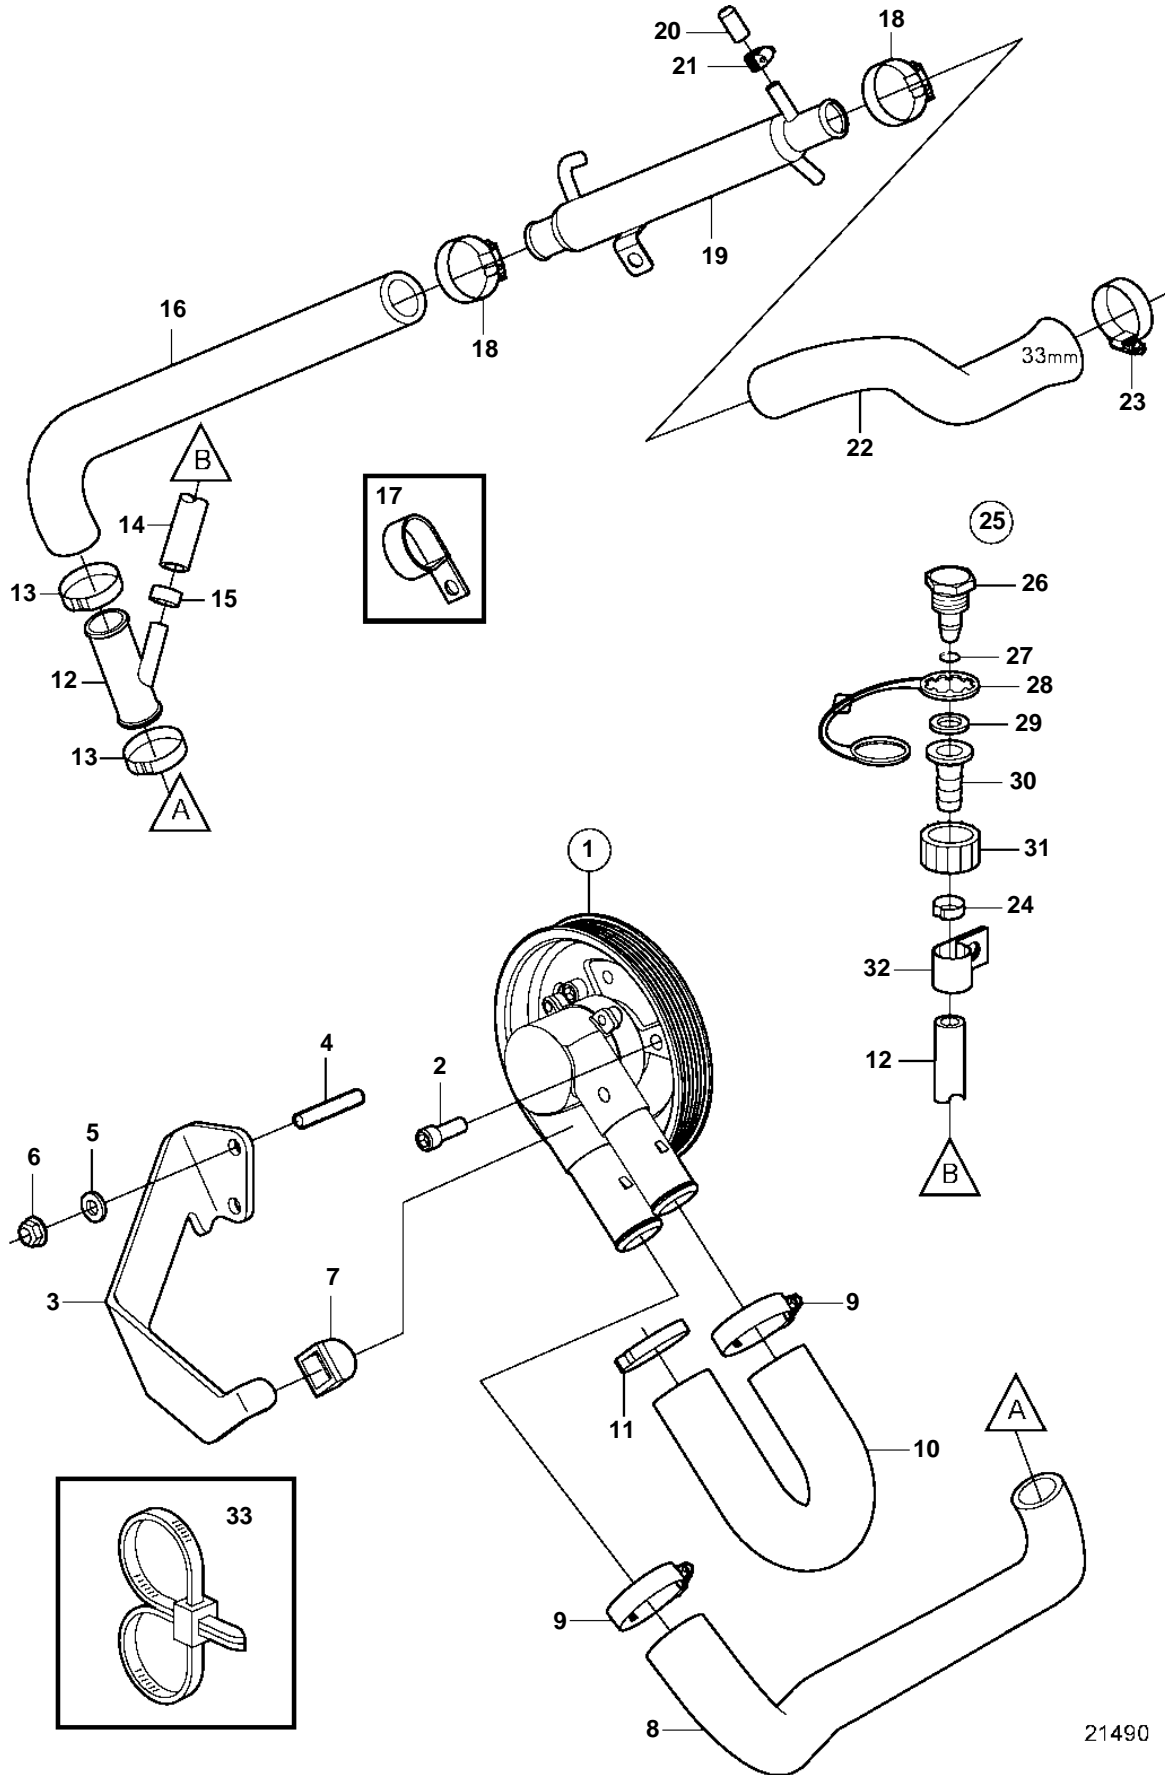

5.7Gi-EF, 5.7GXi-FF, 5.7OSi-DF, 5.7OSXi-DF

5.7Gi-EF, 5.7GXi-FF, 5.7OSi-DF, 5.7OSXi-DF

REF	PART NO.	QTY	DESCRIPTION	SEE SEC.
1	3812693	1	Pump	6574
2	3857939	3	Screw	
3	3861544	1	Bracket	
4	3860286	2	Stud	
5	980933	2	Washer	
6	3853404	2	Nut	
7	3857954	2	Stop lug	
8	3862650	1	Hose	
9	3863440	3	Hose clamp	
10	3861474	1	Hose	
11	982717	1	Clamp	
12	3862699	1	T-pipe	
13	982645	2	Clamp	
14	3862901	1	Hose	
15	983168	2	Clamp	
16	3862543	1	Hose	
17	3853312	1	Clamp	
18	3863444	2	Hose clamp	
19	3862629	1	Oil cooler	
20	3856766	1	Cardboard tube	
21	3860413	1	Hose clamp	
22	3808262	1	Hose	
23	3812302	1	Hose clamp	
24	983146	1	Clamp	
25	3807440	1	Connector	
26		1	• Cap	
27	3862082	1	• Retainer	
28	942978	1	• O-ring	
29	3807664	1	• Washer	
30		1	• Connector	
31		1	• Connector	
32	3862891	1	Attaching clamp	
33	3850115	1	Retainer	