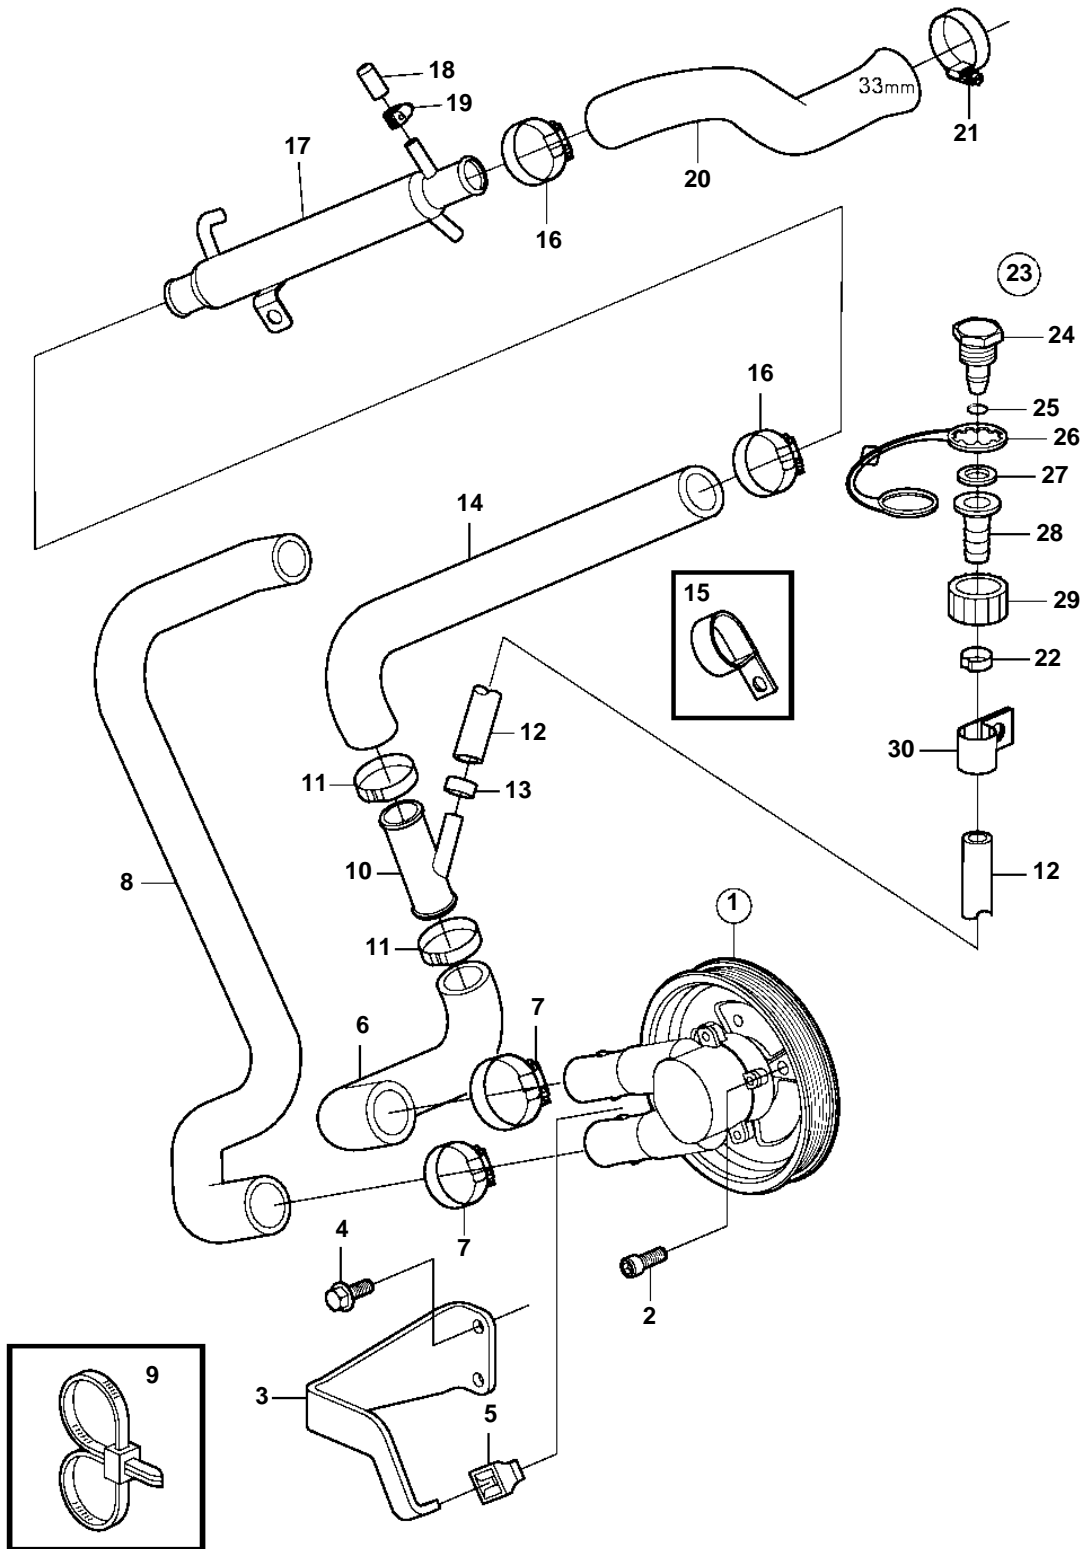

5.7Gi-E, 5.7GXi-F, 5.7OSi-D, 5.7OSXi-D

21489

5.7Gi-E, 5.7GXi-F, 5.7OSi-D, 5.7OSXi-D

| REF | PART NO. | QTY | DESCRIPTION | SEE SEC. |
|-----|----------|-----|-----------------|----------|
| 1 | 3812693 | 1 | Pump | 6574 |
| 2 | 3857939 | 3 | Screw | |
| 3 | 3858241 | 1 | Stay | |
| 4 | 3853266 | 2 | Screw | |
| 5 | 3857954 | 1 | Stop lug | |
| 6 | 3862542 | 1 | Hose | |
| 7 | 3863440 | 3 | Hose clamp | |
| 8 | 3862538 | 1 | Hose | |
| 9 | 3850115 | 1 | Retainer | |
| 10 | 3862699 | 2 | T-pipe | |
| 11 | 982645 | 2 | Clamp | |
| 12 | 3862901 | 1 | Hose | |
| 13 | 983168 | 1 | Clamp | |
| 14 | 3862543 | 1 | Hose | |
| 15 | 3853312 | 1 | Clamp | |
| 16 | 3863444 | 2 | Hose clamp | |
| 17 | 3862629 | 1 | Oil cooler | |
| 18 | 3856766 | 1 | Cardboard tube | |
| 19 | 3860413 | 1 | Hose clamp | |
| 20 | 3808262 | 1 | Hose | |
| 21 | 3812302 | 1 | Hose clamp | |
| 22 | 983146 | 1 | Clamp | |
| 23 | 3807440 | 1 | Connector | |
| 24 | | 1 | · Cap | |
| 25 | 942978 | 1 | · O-ring | |
| 26 | 3862082 | 1 | · Retainer | |
| 27 | 3807664 | 1 | · Washer | |
| 28 | | 1 | · Connector | |
| 29 | | 1 | · Connector | |
| 30 | 3862891 | 1 | Attaching clamp | |