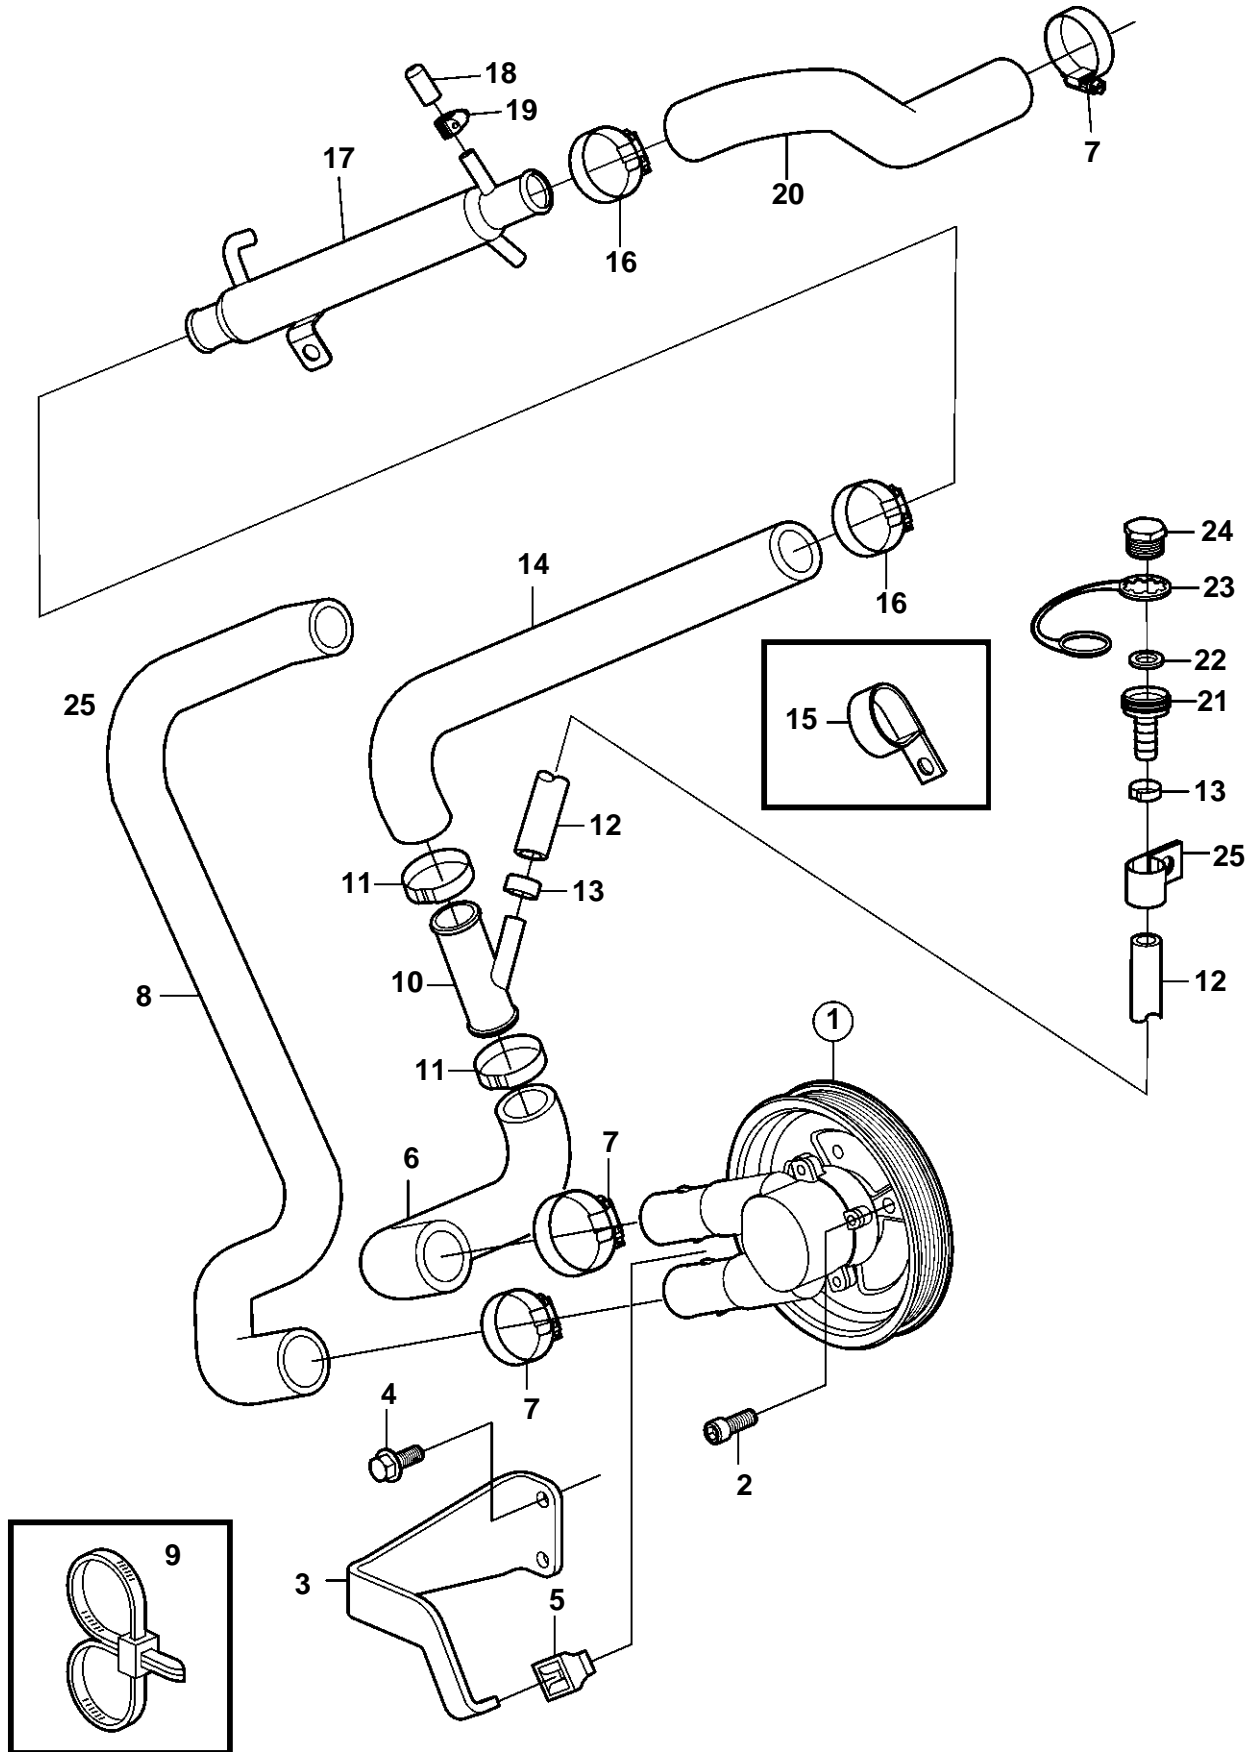

5.7Gi-E, 5.7GXi-F, 5.7OSi-D, 5.7OSXi-D

19930

5.7Gi-E, 5.7GXi-F, 5.7OSi-D, 5.7OSXi-D

REF	PART NO.	QTY	DESCRIPTION	SEE SEC.
1	3862482	1	Pump	6574
2	3857939	3	Screw	
3	3858241	1	Stay	
4	3853266	2	Screw	
5	3857954	1	Stop lug	
6	3862542	1	Hose	
7	3863440	3	Hose clamp	
8	3862538	1	Hose	
9	3850115	1	Retainer	
10	3862699	2	T-pipe	
11	982645	2	Clamp	
12	3862901	1	Hose	
13	983146	2	Clamp	
14	3862543	1	Hose	
15	3853312	1	Clamp	
16	3863444	2	Hose clamp	
17	3862629	1	Oil cooler	
18	3856766	1	Cardboard tube	
19	3860413	1	Hose clamp	
20	3861567	1	Hose	
21	3862902	1	Flushing connection	
22	3862079	1	Gasket	
23	3862082	1	Retainer	
24	3862656	1	Cardboard tube	
25	3862891	1	Attaching clamp	