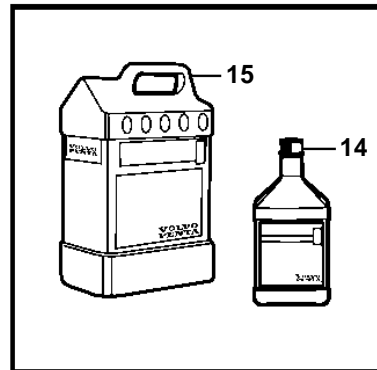

5.7OSi-D, 5.7OSi-DF, 5.7OSXi-D, 5.7OSXi-DF

5.7OSi-D, 5.7OSi-DF, 5.7OSXi-D, 5.7OSXi-DF

REF	PART NO.	QTY	DESCRIPTION	NOTES
1	3862039	1	Tank	
2	3858990	1	• Cardboard tube	
3	7741899	1	Decal	
4		1	Hose	Cut
5	3853794	6	Hose clamp	
6	3587530	1	Filter	
7	3862492	1	Valve	
8	3862491	1	Switch	
9	3862899	1	Switch plate	Black
	3862898	X	Switch plate	White
	3862900	X	Switch plate	Woodgrain
10	3862489	1	Wiring harness	
11	983966	1	• Fuse	
12	8072808	1	• Cover	
13	3862890	1	Kit	
14	41103103	X	Neutralizing agent	1 Quart (946ml)
15	41103102	X	Neutralizing agent	1 Gallon (3,78L)
16	3858532	X	Cover	W=0.465" (11.8mm)
	3861999	X	Cover	W=0.300" (7.6mm)