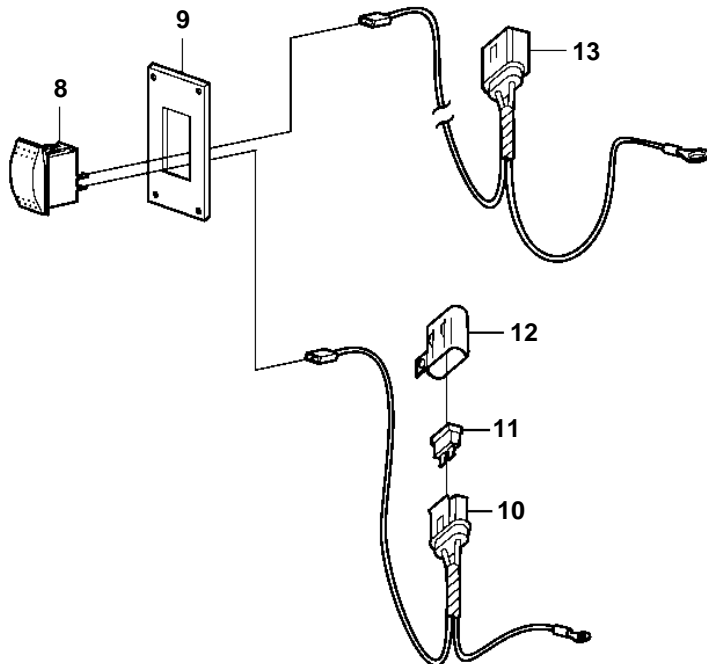

5.7OSi-D, 5.7OSi-DF, 5.7OSXi-D, 5.7OSXi-DF

5.7OSi-D, 5.7OSi-DF, 5.7OSXi-D, 5.7OSXi-DF

REF	PART NO.	QTY	DESCRIPTION	NOTES
1	3862039	1	Tank	
2	3858990	1	• Cardboard tube	
3	7741899	1	Decal	
4		1	Hose	Cut
5	3853794	6	Hose clamp	
6	3587530	1	Filter	
7	3862492	1	Valve	
8	3862491	1	Switch	
9	3862899	1	Switch plate	Black
	3862898	X	Switch plate	White
	3862900	X	Switch plate	Woodgrain
10	3862489	1	Wiring harness	
11	983966	1	• Fuse	
12	8072808	1	• Cover	
13	3862890	1	Kit	
14	41103103	X	Neutralizing agent	1 Quart (946ml)
15	41103102	X	Neutralizing agent	1 Gallon (3,78L)
16	3858532	X	Cover	W=0.465" (11.8mm)
	3861999	X	Cover	W=0.300" (7.6mm)