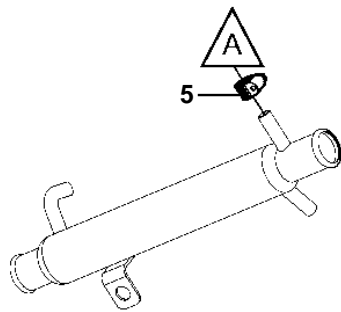

5.7OSi-D, 5.7OSi-DF, 5.7OSXi-D, 5.7OSXi-DF

5.7OSi-D, 5.7OSi-DF, 5.7OSXi-D, 5.7OSXi-DF

REF	PART NO.	QTY	DESCRIPTION	NOTES
1	3862039	1	Tank	
2	3858990	1	• Cardboard tube	
3	7741899	1	Decal	
4		1	Hose	Cut
5	3853794	6	Hose clamp	
6	3587530	1	Filter	
7	3862492	1	Valve	
8	3862491	1	Switch	
9	3862899	1	Switch plate	Black
	3862898	X	Switch plate	White
	3862900	X	Switch plate	Woodgrain
10	3862489	1	Wiring harness	
11	983966	1	• Fuse	
12	8072808	1	• Cover	
13	3862890	1	Kit	
14	41103103	X	Neutralizing agent	1 Quart (946ml)
15	41103102	X	Neutralizing agent	1 Gallon (3,78L)
16	3858532	X	Cover	W=0.465" (11.8mm)
	3861999	X	Cover	W=0.300" (7.6mm)