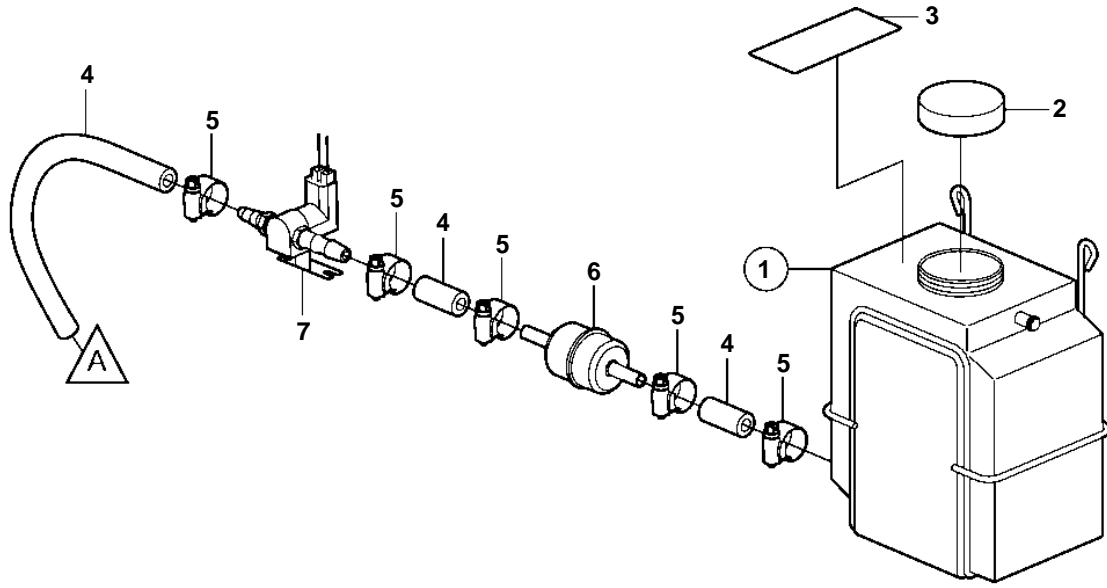

5.7OSi-D, 5.7OSi-DF, 5.7OSXi-D, 5.7OSXi-DF

5.7OSi-D, 5.7OSi-DF, 5.7OSXi-D, 5.7OSXi-DF

REF	PART NO.	QTY	DESCRIPTION	NOTES
1	3862039	1	Tank	
2	3858990	1	• Cardboard tube	
3	7741899	1	Decal	
4		1	Hose	Cut
5	3853794	6	Hose clamp	
6	3587530	1	Filter	
7	3862492	1	Valve	
8	3862491	1	Switch	
9	3862899	1	Switch plate	Black
	3862898	X	Switch plate	White
	3862900	X	Switch plate	Woodgrain
10	3862489	1	Wiring harness	
11	983966	1	• Fuse	
12	8072808	1	• Cover	
13	3862890	1	Kit	
14	41103103	X	Neutralizing agent	1 Quart (946ml)
15	41103102	X	Neutralizing agent	1 Gallon (3,78L)
16	3858532	X	Cover	W=0.465" (11.8mm)
	3861999	X	Cover	W=0.300" (7.6mm)