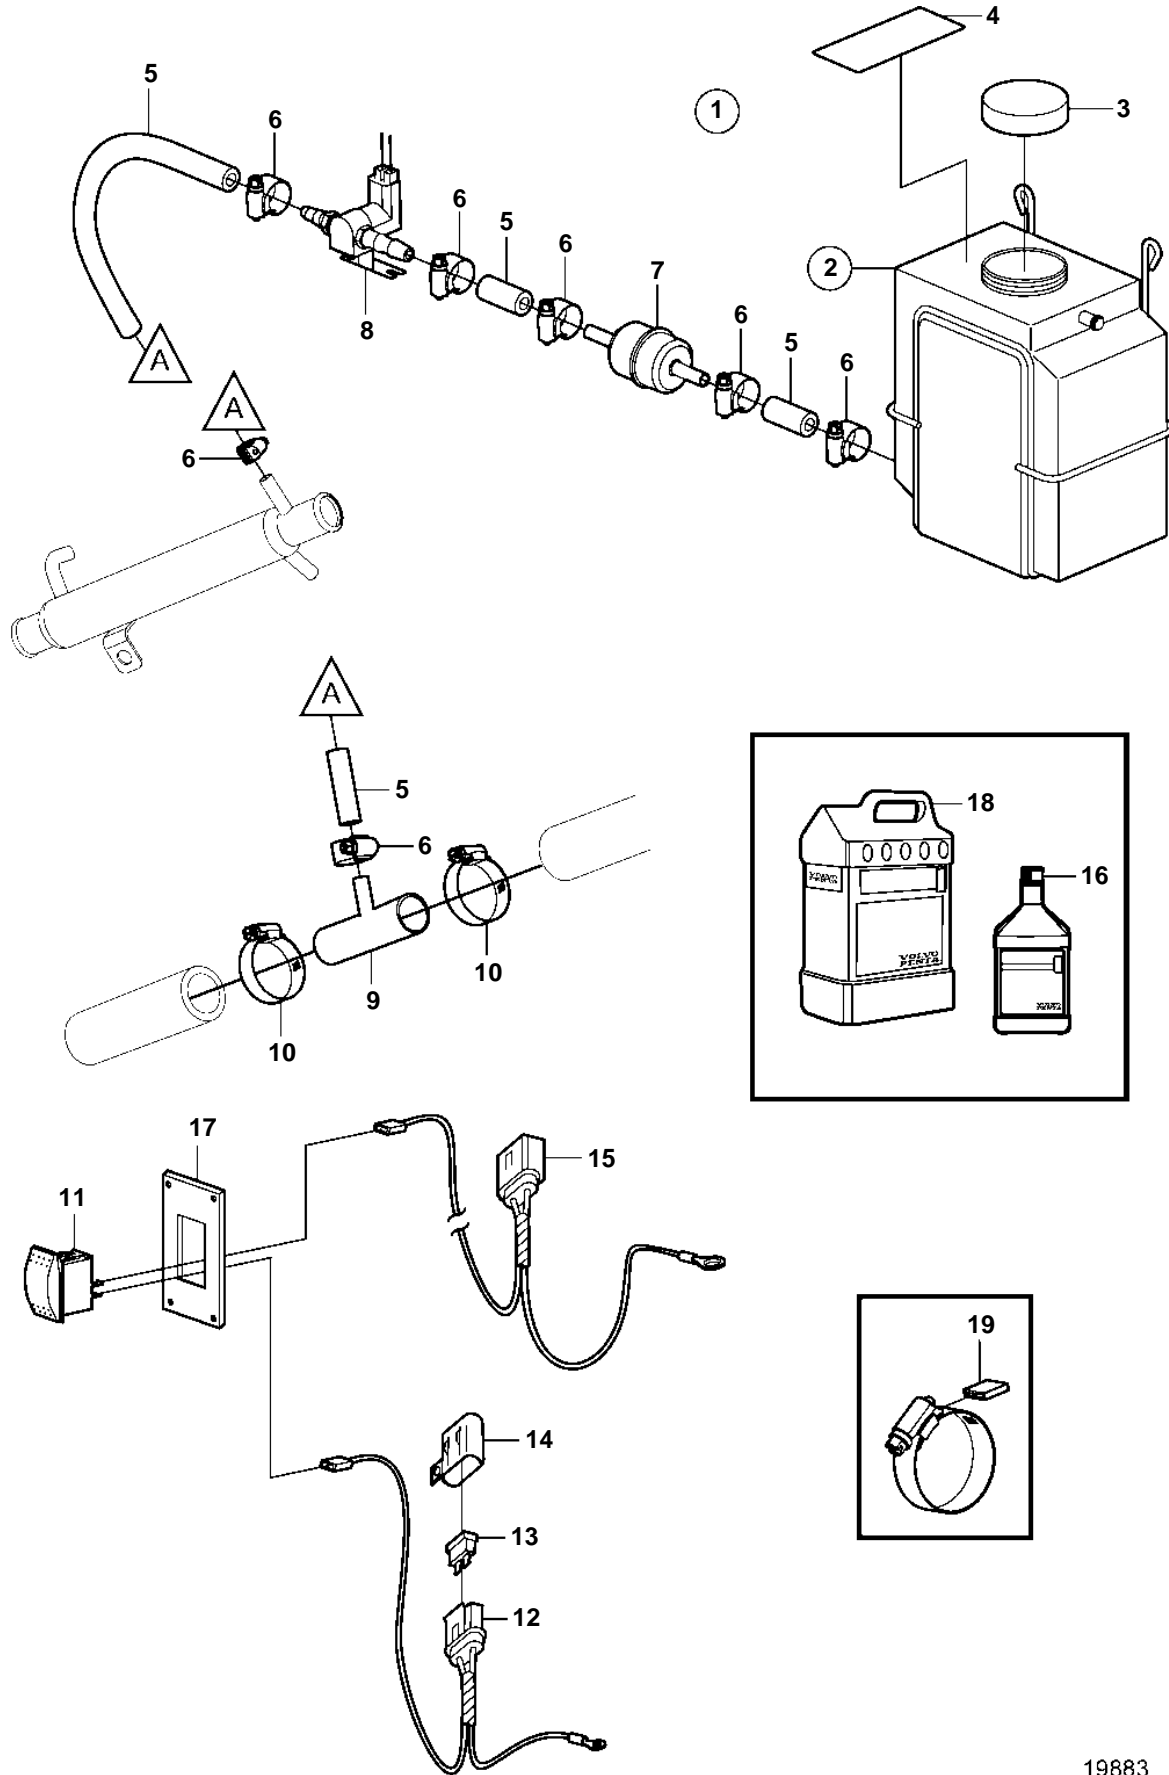

5.7Gi-E, 5.7Gi-EF, 5.7Giil-E, 5.7GXi-F, 5.7GXi-FF

5.7Gi-E, 5.7Gi-EF, 5.7Giil-E, 5.7GXi-F, 5.7GXi-FF

REF	PART NO.	QTY	DESCRIPTION	NOTES
1	41103100	1	Cleaner kit	
2	3862039	1	• Tank	
3	3858990	1	• • Cardboard tube	
4	7741899	1	• Decal	
5		1	• Hose	Cut
6	3853794	6	• Hose clamp	
7	3587530	1	• Filter	
8	3862492	1	• Valve	
9	3861961	1	• T-pipe	
10	3853786	2	• Hose clamp	
11	3862491	1	• Switch	
12	3862489	1	• Wiring harness	
13	983966	1	• • Fuse	
14	8072808	1	• • Cover	
15	3862890	1	• Kit	
16	41103103	X	• Neutralizing agent	1 Quart (946ml)
17	3862899	1	• Switch plate	Black
	3862898	X	Switch plate	White
	3862900	X	Switch plate	Woodgrain
18	41103102	X	Neutralizing agent	1 Gallon (3,78L)
19	3858532	X	Cover	W=0.465" (11.8mm)
	3861999	X	Cover	W=0.300" (7.6mm)