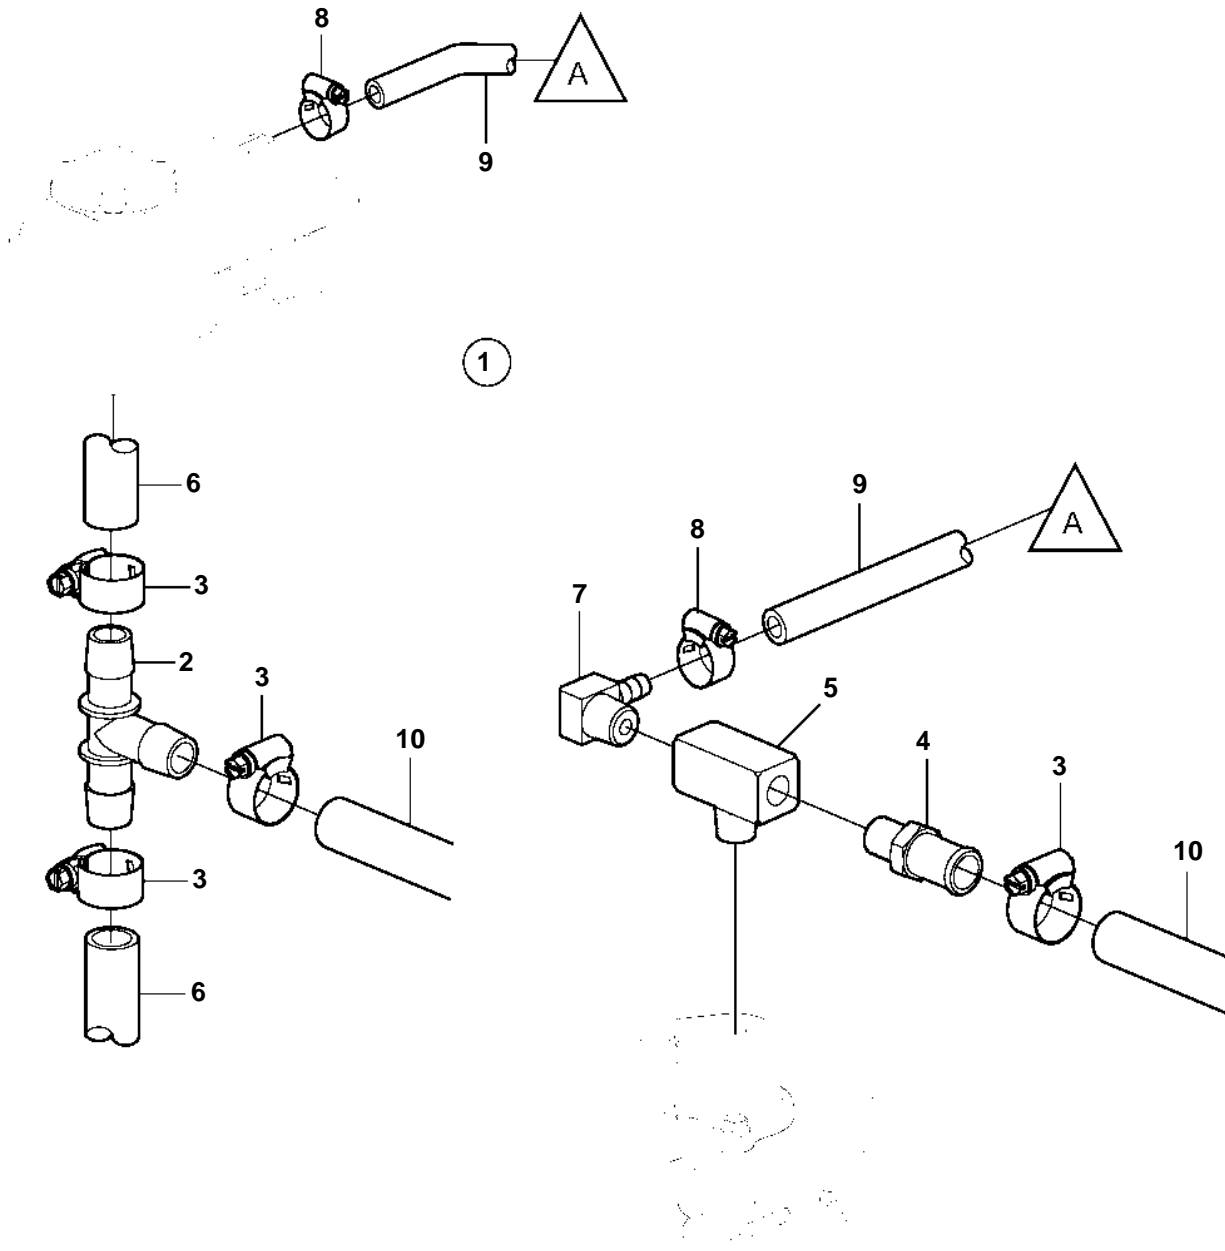

5.7Gi-EF, 5.7GiI-E, 5.7GXi-FF, 5.7GXil-F, 5.7OSi-DF, 5.7OSXi-DF

5.7Gi-EF, 5.7Giil-E, 5.7GXi-FF, 5.7GXil-F, 5.7OSi-DF, 5.7OSXi-DF

REF	PART NO.	QTY	DESCRIPTION	NOTES
1	3860719	1	Kit	
2	3860613	1	· T-nipple	
3	3853780	4	· Hose clamp	
4	969497	1	· Hose nipple	
5		1	· T-nipple	
6		1	Hose, expansion tank	Cut
7	3860585	1	Elbow nipple	
8	3860413	2	Hose clamp	
9		1	Hose	See page for thermostat housing.
10		X	Hose, heater	NOT INCLUDED IN KIT