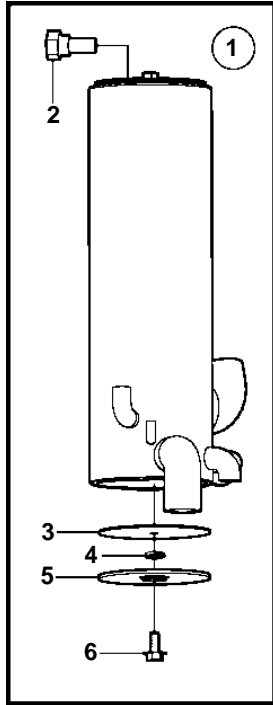

5.7Gi-EF, 5.7GXi-FF, 5.7OSi-DF, 5.7OSXi-DF

19901

5.7Gi-EF, 5.7GXi-FF, 5.7OSi-DF, 5.7OSXi-DF

REF	PART NO.	QTY	DESCRIPTION	SEE SEC.	NOTES
1	3861471	1	Heat exchanger		
2	3858995	1	• Anode		
3	3858993	2	• Gasket		
4	983191	2	• O-ring		
5	3858992	2	• Cover		
6	3858994	2	• Screw		
7	3863443	2	Hose clamp, screw		
8	3861453	1	Gasket		
9	3860286	2	Stud		
10	3861475	1	Bracket		
11	3861476	1	Bracket		
12	3861544	1	Bracket		
13	980933	2	Washer		
14	3853404	2	Nut		
15	982717	1	Clamp		
16	3861474	1	Hose		
17	3863440	1	Hose clamp		
18	982714	4	Clamp		
19	3860588	1	Hose		Starboard exhaust manifold
20	3860587	1	Hose		Port exhaust manifold
21	3861472	1	Hose		
22	3863438	2	Hose clamp		
23	3860590	1	Hose		FUEL PUMP
24	982643	1	Clamp		
25	3861485	1	Hose		Expansion tank
26	3863439	1	Hose clamp		
27	982967	1	Clamp		
28		1	Fuel pump	6572	
29	3862550	1	Hose		
30	3860413	3	Hose clamp		
31	3861999	X	Cover		W=0.300" (7.6mm)