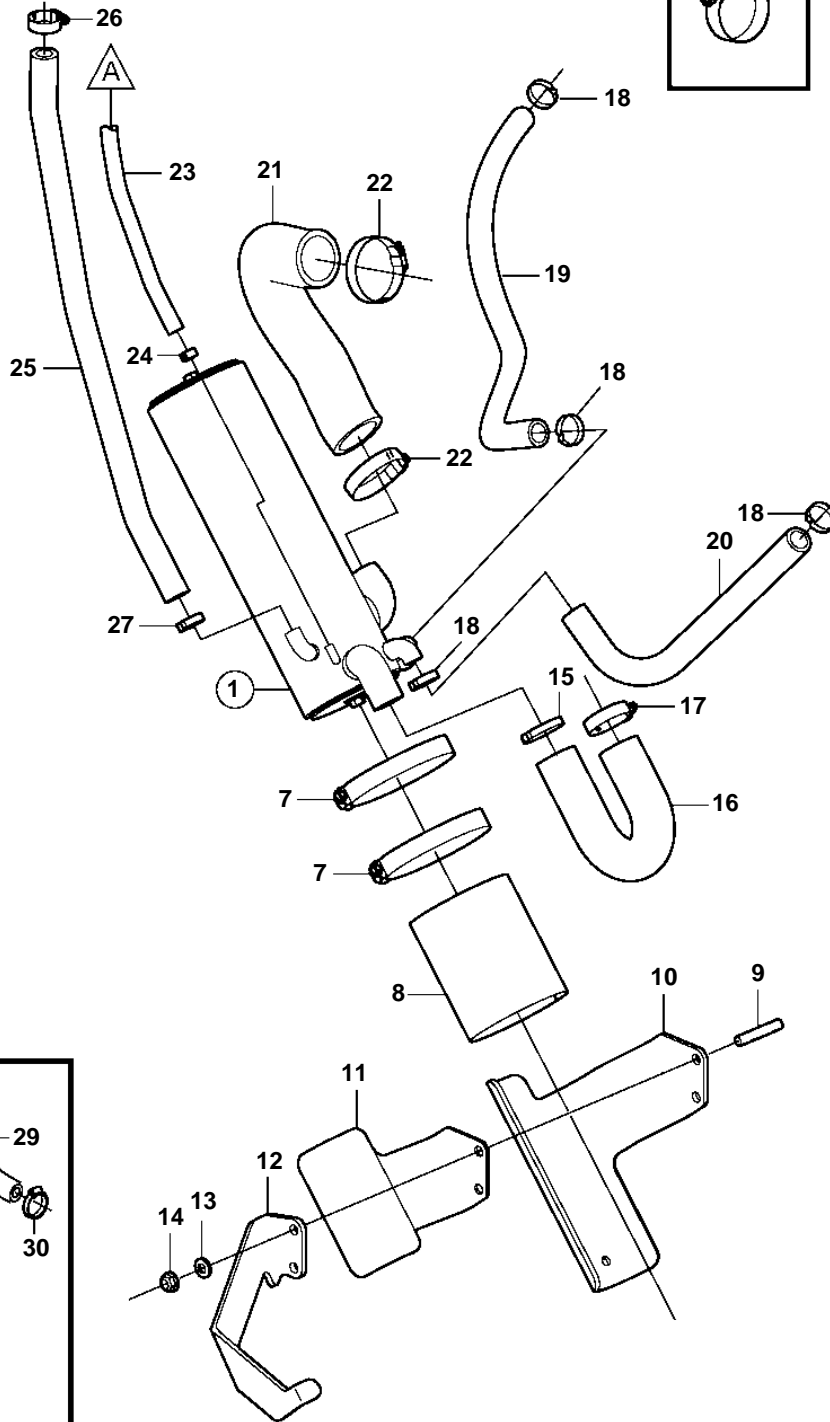

5.7Gi-EF, 5.7GXi-FF, 5.7OSi-DF, 5.7OSXi-DF

19901

5.7Gi-EF, 5.7GXi-FF, 5.7OSi-DF, 5.7OSXi-DF

REF	PART NO.	QTY	DESCRIPTION	SEE SEC.	NOTES
1	3861471	1	Heat exchanger		
2	3858995	1	• Anode		
3	3858993	2	• Gasket		
4	983191	2	• O-ring		
5	3858992	2	• Cover		
6	3858994	2	• Screw		
7	3863443	2	Hose clamp, screw		
8	3861453	1	Gasket		
9	3860286	2	Stud		
10	3861475	1	Bracket		
11	3861476	1	Bracket		
12	3861544	1	Bracket		
13	980933	2	Washer		
14	3853404	2	Nut		
15	982717	1	Clamp		
16	3861474	1	Hose		
17	3863440	1	Hose clamp		
18	982714	4	Clamp		
19	3860588	1	Hose		Starboard exhaust manifold
20	3860587	1	Hose		Port exhaust manifold
21	3861472	1	Hose		
22	3863438	2	Hose clamp		
23	3860590	1	Hose		FUEL PUMP
24	982643	1	Clamp		
25	3861485	1	Hose		Expansion tank
26	3863439	1	Hose clamp		
27	982967	1	Clamp		
28		1	Fuel pump	6572	
29	3862550	1	Hose		
30	3860413	3	Hose clamp		
31	3861999	X	Cover		W=0.300" (7.6mm)