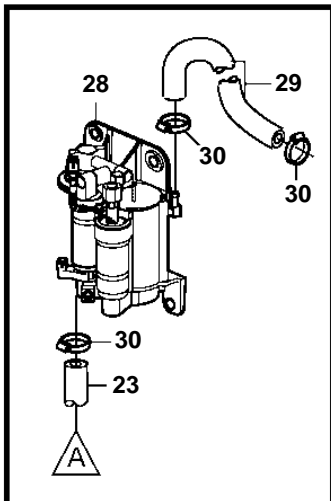

5.7Gi-EF, 5.7GXi-FF, 5.7OSi-DF, 5.7OSXi-DF

19901

5.7Gi-EF, 5.7GXi-FF, 5.7OSi-DF, 5.7OSXi-DF

REF	PART NO.	QTY	DESCRIPTION	SEE SEC.	NOTES
1	3861471	1	Heat exchanger		
2	3858995	1	• Anode		
3	3858993	2	• Gasket		
4	983191	2	• O-ring		
5	3858992	2	• Cover		
6	3858994	2	• Screw		
7	3863443	2	Hose clamp, screw		
8	3861453	1	Gasket		
9	3860286	2	Stud		
10	3861475	1	Bracket		
11	3861476	1	Bracket		
12	3861544	1	Bracket		
13	980933	2	Washer		
14	3853404	2	Nut		
15	982717	1	Clamp		
16	3861474	1	Hose		
17	3863440	1	Hose clamp		
18	982714	4	Clamp		
19	3860588	1	Hose		Starboard exhaust manifold
20	3860587	1	Hose		Port exhaust manifold
21	3861472	1	Hose		
22	3863438	2	Hose clamp		
23	3860590	1	Hose		FUEL PUMP
24	982643	1	Clamp		
25	3861485	1	Hose		Expansion tank
26	3863439	1	Hose clamp		
27	982967	1	Clamp		
28		1	Fuel pump	6572	
29	3862550	1	Hose		
30	3860413	3	Hose clamp		
31	3861999	X	Cover		W=0.300" (7.6mm)