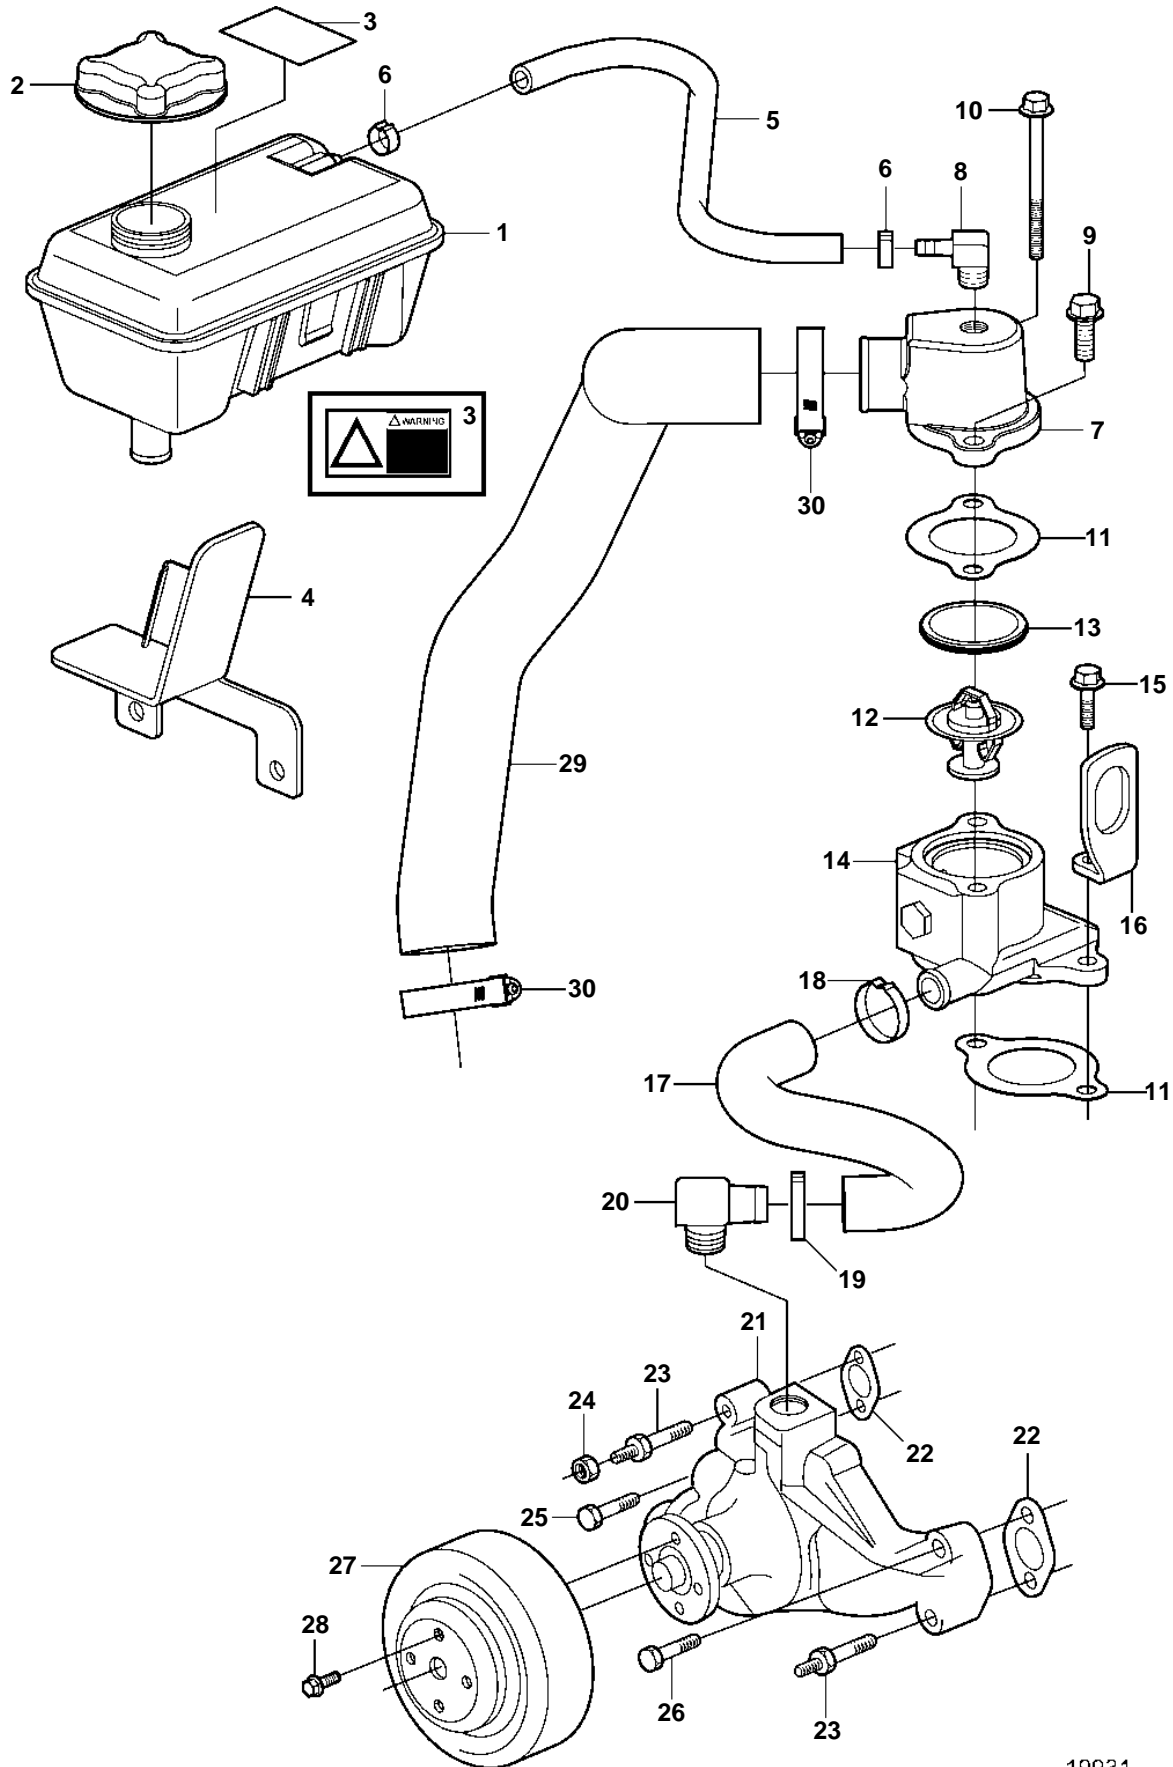

5.7Gi-EF, 5.7GXi-FF, 5.7OSi-DF, 5.7OSXi-DF

5.7Gi-EF, 5.7GXi-FF, 5.7OSi-DF, 5.7OSXi-DF

REF	PART NO.	QTY	DESCRIPTION	NOTES
1	861105	1	Expansion tank	
2	1674083	1	Pressure cap	
3	3858552	1	Decal	WARNING!
4	3861849	1	Bracket	
5	3860955	1	Hose	
6	982643	2	Clamp	
7	3860555	1	Thermostat housing	
8	3860585	1	Elbow nipple	
9	3860163	1	Screw	
10	969189	1	Flange screw	
11	3852111	2	Gasket	
12	3831426	1	Thermostat kit	
13	416033	1	· Sealing ring	
14	3851384	1	Thermostat housing	
15	945444	1	Flange screw	
16	3861919	1	Lifting eye	
17	3861992	1	Hose	
18	982716	1	Clamp	
19	982715	1	Clamp	
20	961611	1	Hose nipple	
21	3853850	1	Circulation pump	
22	3852477	2	Gasket	
23	3856147	2	Stud	
24	3853403	1	Nut	
25	3856137	1	Bolt	
26	3856136	1	Bolt	
27	3860083	1	Pulley	
28	3863054	4	Screw	
29	3861741	1	Hose	
30	3863445	2	Hose clamp	