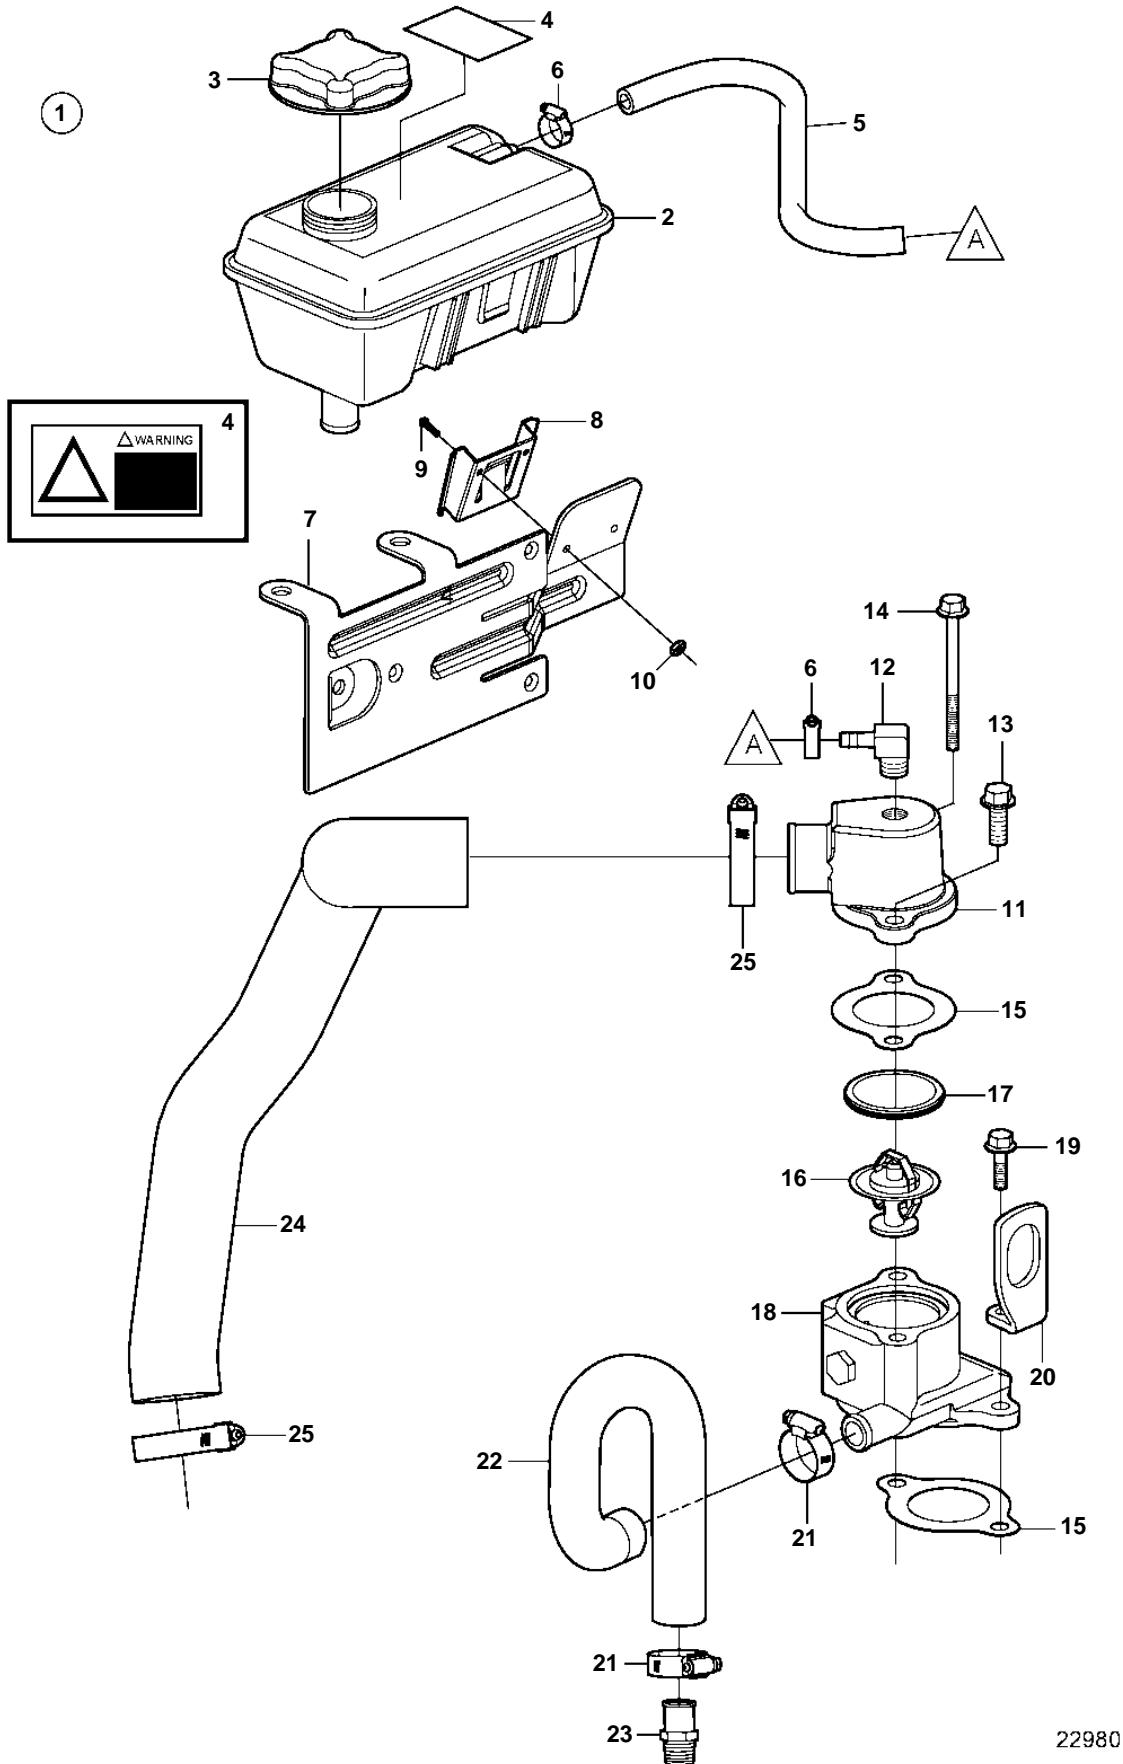

5.7GiI-E, 5.7GXii-F

22980

5.7GiI-E, 5.7GXii-F

REF	PART NO.	QTY	DESCRIPTION	SEE SEC.	NOTES
1		1	Kit, freshwater cooling	6704	OBSOLETE PART
2	861105	1	• Expansion tank		
3	1674083	1	• Pressure cap		
4	3858552	1	• Decal		WARNING!
5	3861533	1	• Hose		
6	3860413	5	• Hose clamp		
7		1	• Bracket		
8	3857422	1	• Bracket		
9	950004	2	• Cross recessed screw		
10	942205	2	• Lock nut		
11	3860555	1	• Thermostat housing		
12	3860585	1	• Elbow nipple		
13	3860163	1	• Screw		
14	969189	1	• Flange screw		
15	3852111	2	• Gasket		
16	3831426	1	• Thermostat kit		
17	416033	1	• • Sealing ring		
18	3851384	1	• Thermostat housing		
19	945444	1	• Flange screw		
20	3861919	1	• Lifting eye		
21	3863439	2	• Hose clamp		
22	3862852	1	• Hose		
23	983744	1	• Hose nipple		
24	3863141	1	• Hose		
25	3863445	2	• Hose clamp		