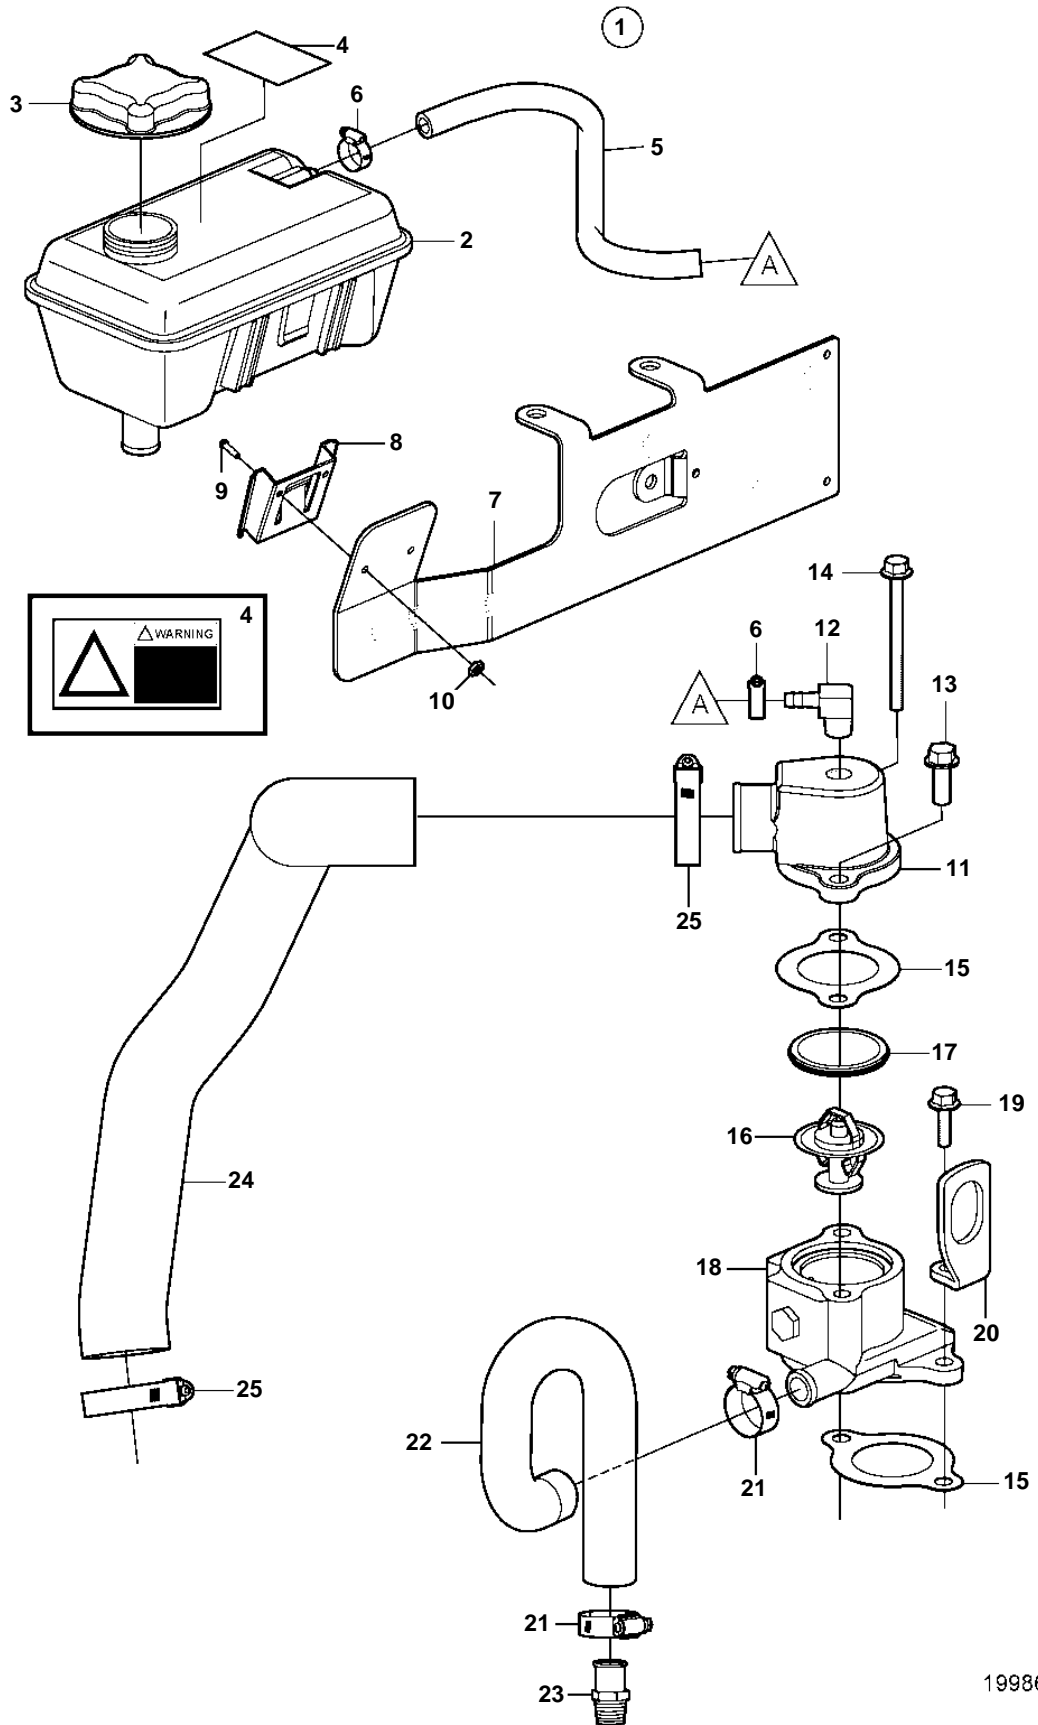

5.7GiI-E, 5.7GXII-F

19986

5.7GiI-E, 5.7GXii-F

REF	PART NO.	QTY	DESCRIPTION	SEE SEC.	NOTES
1		1	Kit, freshwater cooling	6704	OBSOLETE PART
2	861105	1	• Expansion tank		
3	1674083	1	• Pressure cap		
4	3858552	1	• Decal		WARNING!
5	3860590	1	• Hose		
6	3860413	5	• Hose clamp		
7	3862034	1	• Bracket		
8	3857422	1	• Bracket		
9	950004	2	• Cross recessed screw		
10	942205	2	• Lock nut		
11	3860555	1	• Thermostat housing		
12	3860585	1	• Elbow nipple		
13	3860163	1	• Screw		
14	969189	1	• Flange screw		
15	3852111	2	• Gasket		
16	3831426	1	• Thermostat kit		
17	416033	1	• • Sealing ring		
18	3851384	1	• Thermostat housing		
19	945444	1	• Flange screw		
20	3861919	1	• Lifting eye		
21	3863439	2	• Hose clamp		
22	3862852	1	• Hose		
23	983744	1	• Hose nipple		
24	3863141	1	• Hose		
25	3863445	2	• Hose clamp		