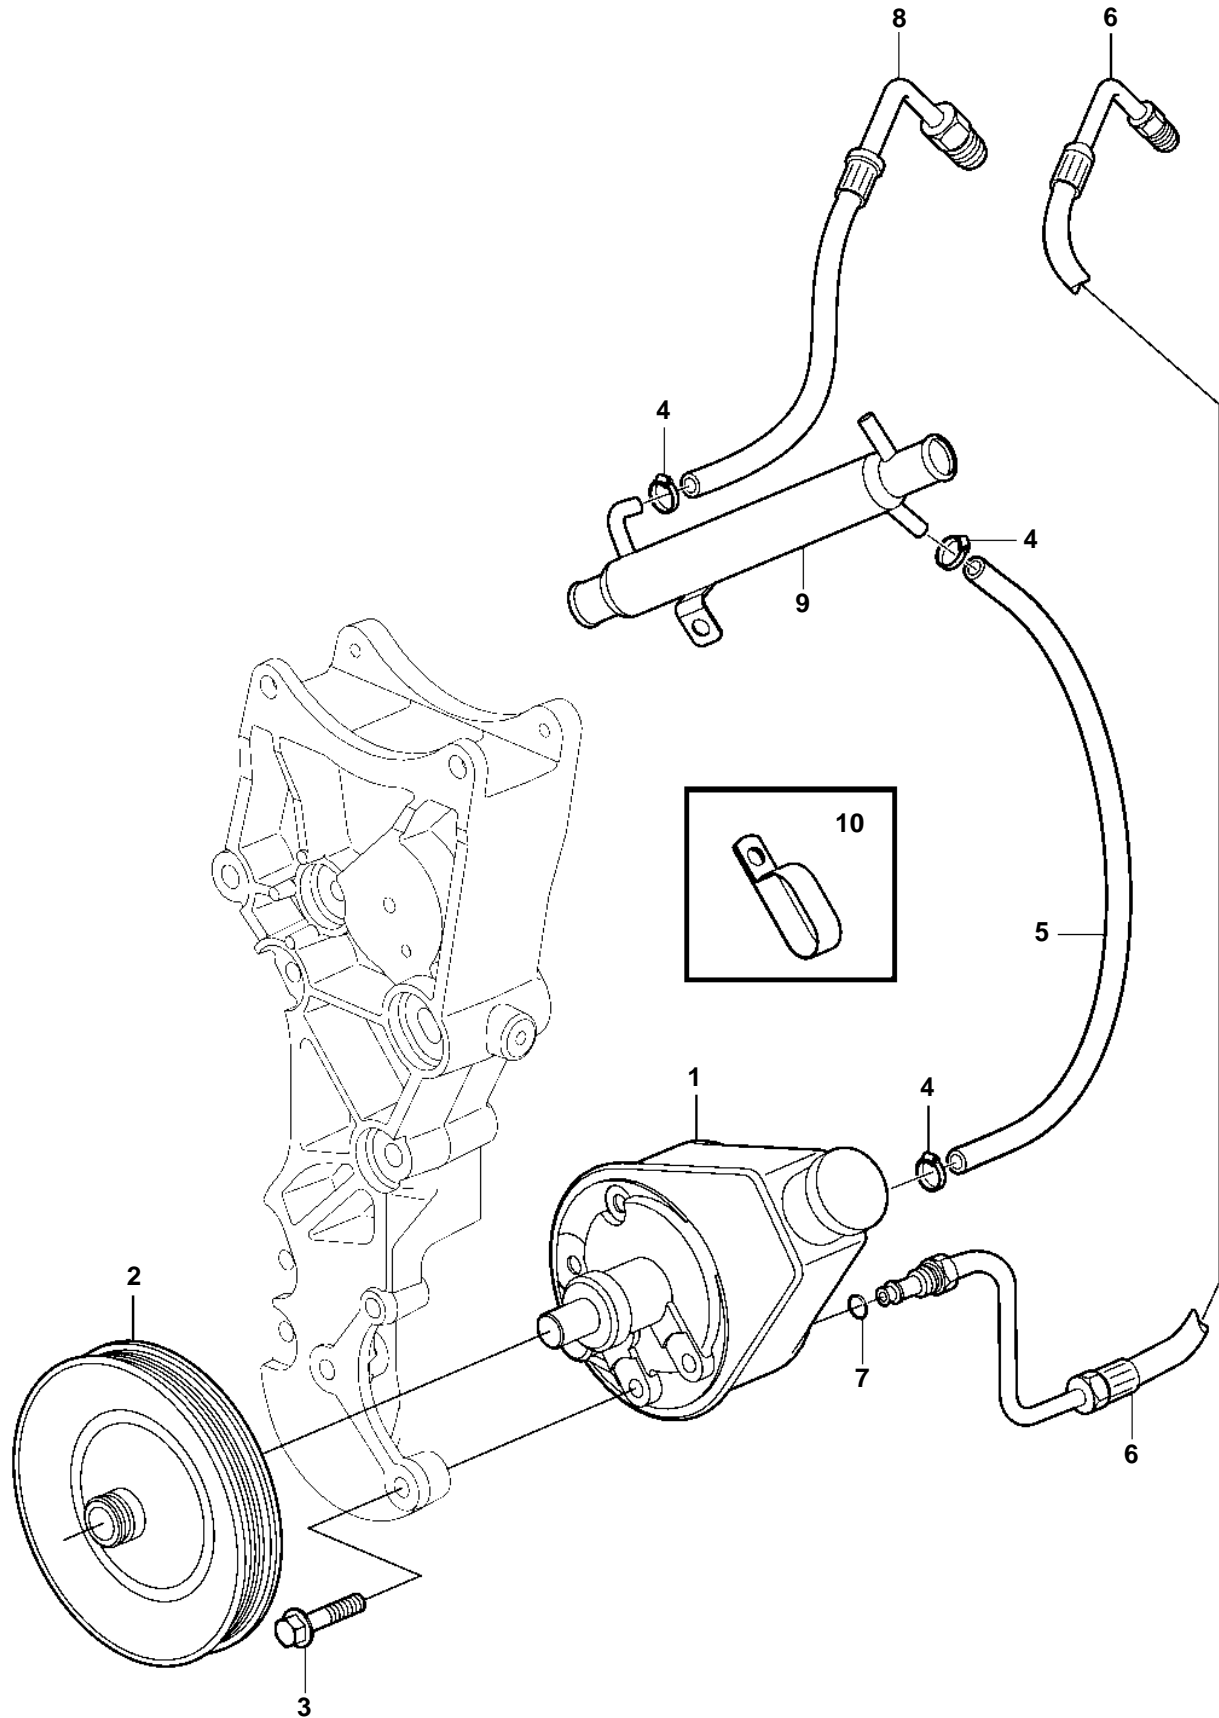

5.7Gi-C, 5.7Gi-CF, 5.7Gi-D, 5.7Gi-DF, 5.7GXil-D, 5.7GXil-DF, 5.7GXil-E, 5.7GXil-EF, 5.7OSil-B, 5.7OSil-BF, 5.7OSil-C, 5.7OSil-CF, 5.7OSXil-B, 5.7OSXil-BF, 5.7OSXil-C, 5.7OSXil-CF

5.7Gi-C, 5.7Gi-CF, 5.7Gi-D, 5.7Gi-DF, 5.7GXi-D, 5.7GXi-DF, 5.7GXi-E, 5.7GXi-EF, 5.7OSi-B, 5.7OSi-BF, 5.7OSi-C, 5.7OSi-CF, 5.7OSXi-B, 5.7OSXi-BF, 5.7OSXi-C, 5.7OSXi-CF

REF	PART NO.	QTY	DESCRIPTION	NOTES
1	3850491	1	Steering pump	
2	3862700	1	Pulley	
3	946752	1	Flange screw	M10x35mm
	965220	2	Flange screw	M10x45mm
4	982663	3	Hose clamp	
5	3852839	1	Hose	
6	3863147	1	Hose	
7	3852497	1	O-ring	
8	3863148	1	Hose	
9	3862629	1	Oil cooler	
10		1	Clamp