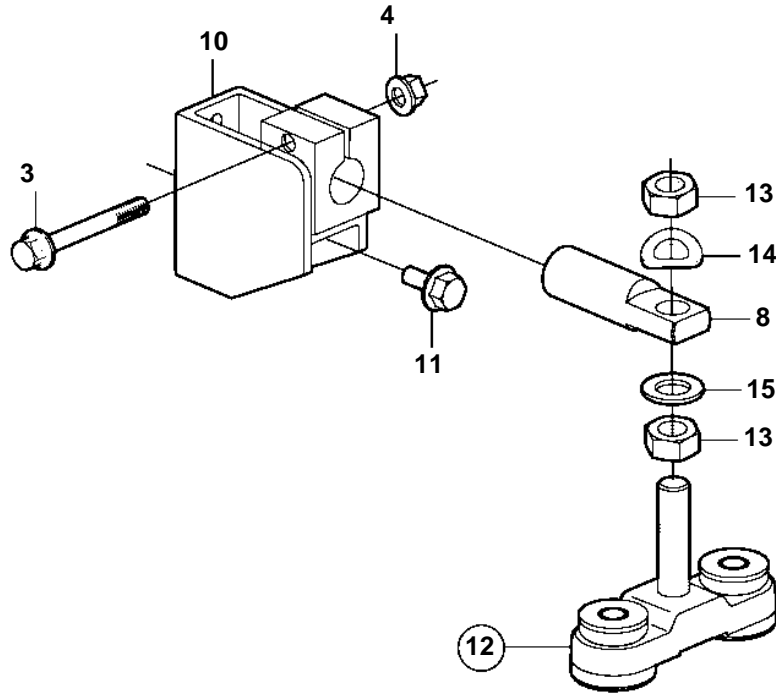

5.7GiI-C, 5.7GiI-D, 5.7GXii-D, 5.7GXii-E

5.7GiI-C, 5.7GiI-D, 5.7GXii-D, 5.7GXii-E

REF	PART NO.	QTY	DESCRIPTION
1		2	Engine mountings
2	3853266	6	Screw
3	3855595	4	Screw
4	946175	4	Flange nut
5	857251	2	Rubber cushion
6	955860	4	• Hexagon nut
7	941914	2	Spring washer
8	841247	2	Dowel
9	955902	2	Washer
10	3858534	2	Engine mountings
11	3853154	4	Screw
12	3858470	2	Engine pad
13	955860	4	• Hexagon nut
14	941914	2	• Spring washer
15	955902	2	• Washer