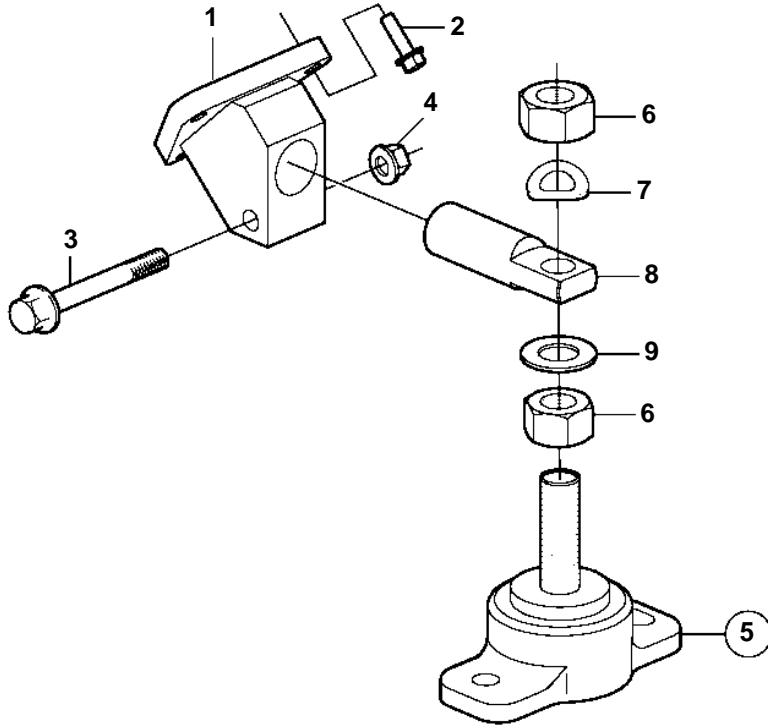

5.7GiI-C, 5.7GiI-D, 5.7GXii-D, 5.7GXii-E

5.7GiI-C, 5.7GiI-D, 5.7GXii-D, 5.7GXii-E

REF	PART NO.	QTY	DESCRIPTION
1		2	Engine mountings
2	3853266	6	Screw
3	3855595	4	Screw
4	946175	4	Flange nut
5	857251	2	Rubber cushion
6	955860	4	• Hexagon nut
7	941914	2	Spring washer
8	841247	2	Dowel
9	955902	2	Washer
10	3858534	2	Engine mountings
11	3853154	4	Screw
12	3858470	2	Engine pad
13	955860	4	• Hexagon nut
14	941914	2	• Spring washer
15	955902	2	• Washer