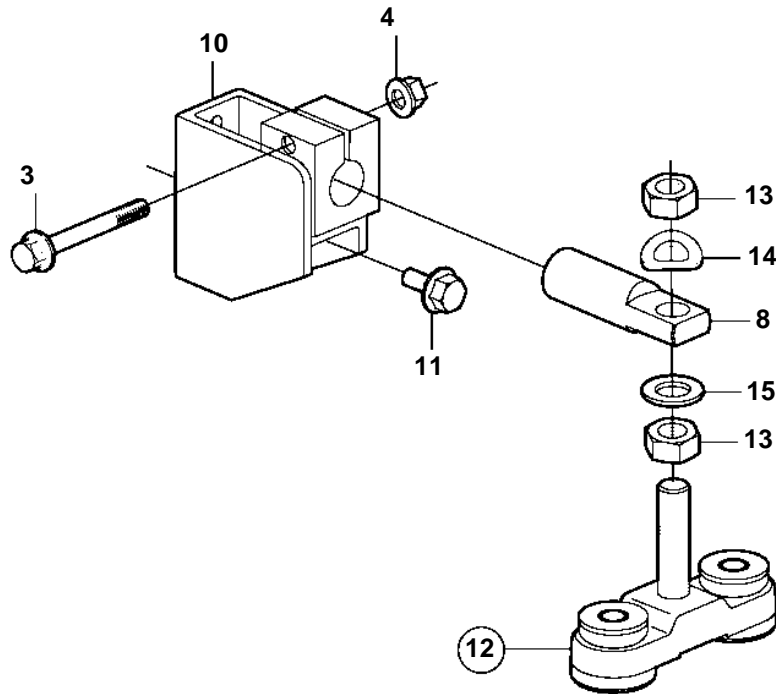

5.7GiI-C, 5.7GiI-D, 5.7GXii-D, 5.7GXii-E

5.7GiI-C, 5.7GiI-D, 5.7GXii-D, 5.7GXii-E

REF	PART NO.	QTY	DESCRIPTION
1		2	Engine mountings
2	3853266	6	Screw
3	3855595	4	Screw
4	946175	4	Flange nut
5	857251	2	Rubber cushion
6	955860	4	• Hexagon nut
7	941914	2	Spring washer
8	841247	4	Dowel
9	955902	2	Washer
10	3858534	2	Engine mountings
11	3853154	4	Screw
12	3858470	2	Engine pad
13	955860	4	• Hexagon nut
14	941914	2	• Spring washer
15	955903	2	• Washer