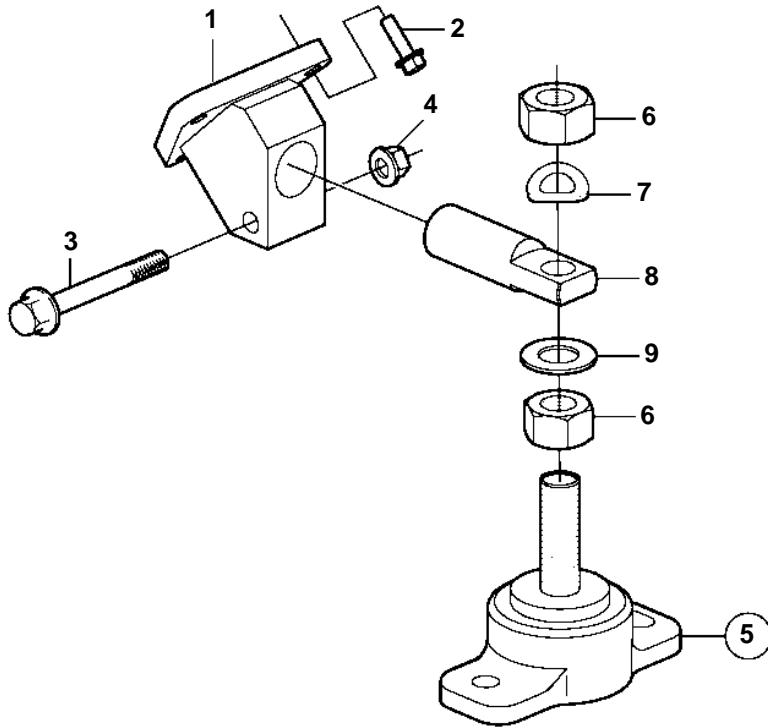

5.7GiI-C, 5.7GiI-D, 5.7GXii-D, 5.7GXii-E

5.7GiI-C, 5.7GiI-D, 5.7GXii-D, 5.7GXii-E

REF	PART NO.	QTY	DESCRIPTION
1		2	Engine mountings
2	3853266	6	Screw
3	3855595	4	Screw
4	946175	4	Flange nut
5	857251	2	Rubber cushion
6	955860	4	• Hexagon nut
7	941914	2	Spring washer
8	841247	4	Dowel
9	955902	2	Washer
10	3858534	2	Engine mountings
11	3853154	4	Screw
12	3858470	2	Engine pad
13	955860	4	• Hexagon nut
14	941914	2	• Spring washer
15	955903	2	• Washer