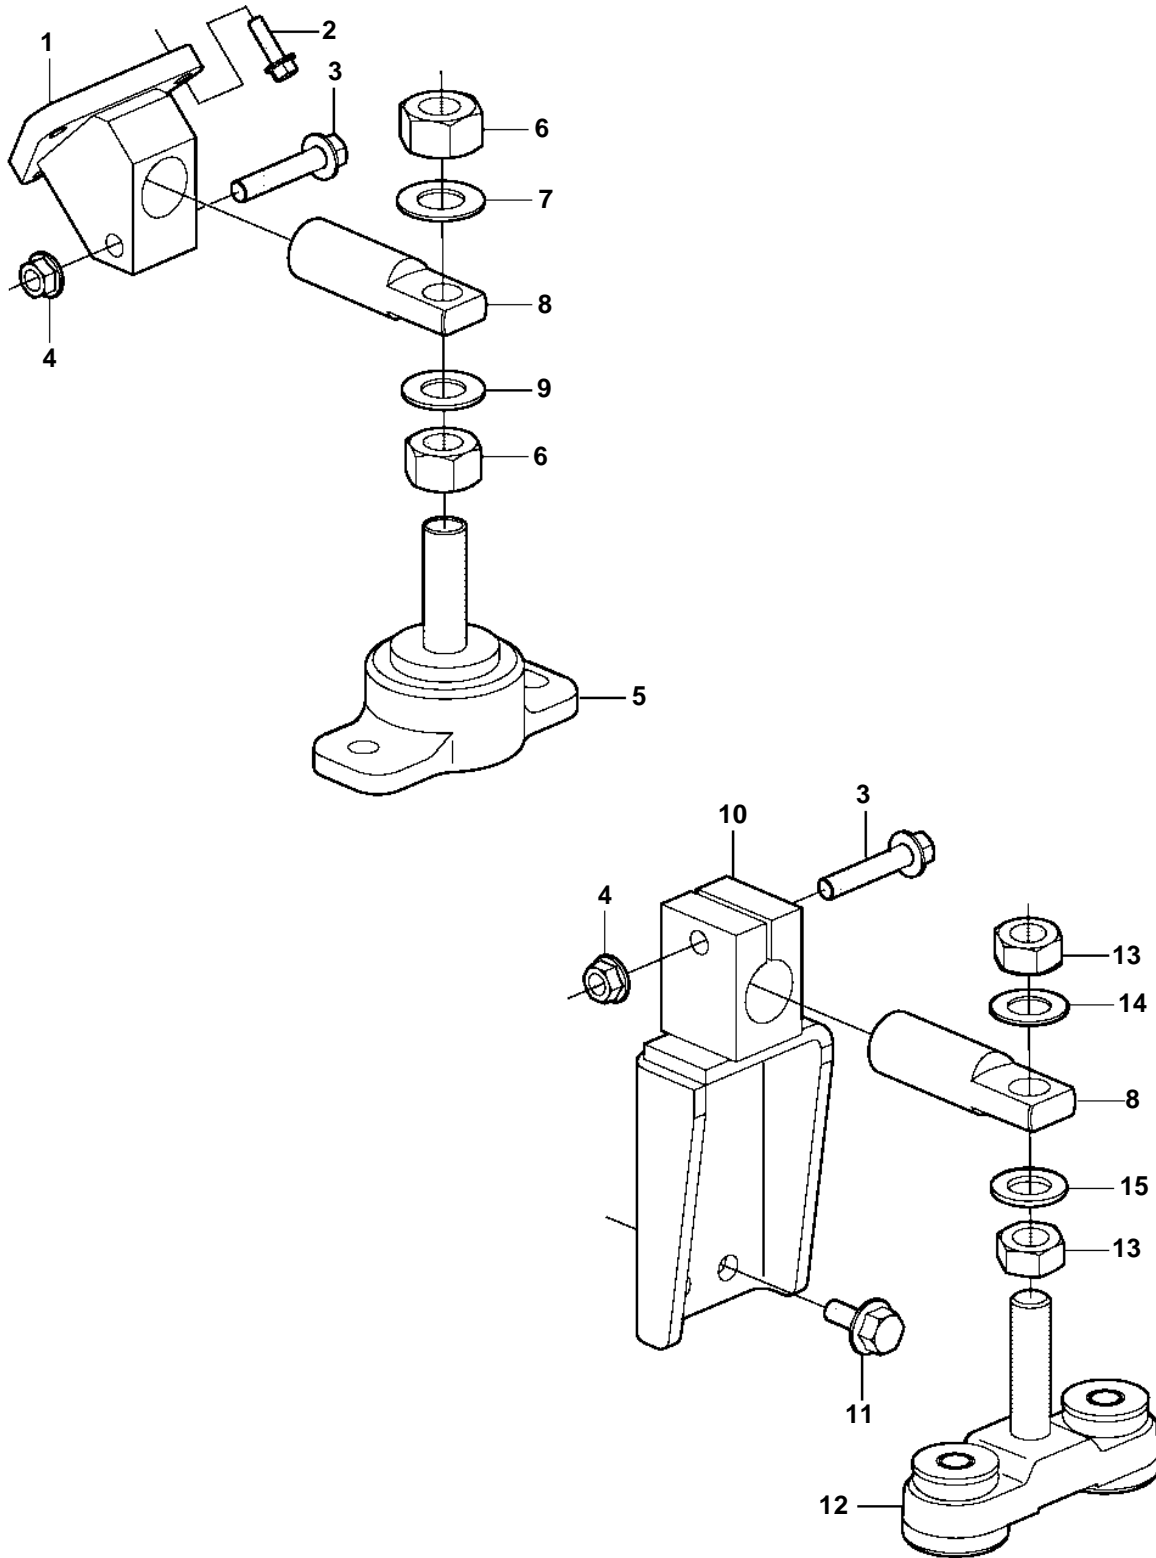

5.7GiI-C, 5.7GiI-D, 5.7GXii-D, 5.7GXii-E

5.7Giil-C, 5.7Giil-D, 5.7GXil-D, 5.7GXil-E

REF	PART NO.	QTY	DESCRIPTION
1		2	Engine mountings
2	3853266	6	Screw
3	3855595	4	Screw
4	946175	4	Flange nut
5	857251	2	Rubber cushion
6	955860	4	• Hexagon nut
7	941914	2	Spring washer
8	841247	4	Dowel
9	955902	2	Washer
10	3858473	2	Engine mountings
11	965191	8	Flange screw
12	3858470	2	Engine pad
13	955860	4	• Hexagon nut
14	941914	2	• Spring washer
15	955903	2	• Washer