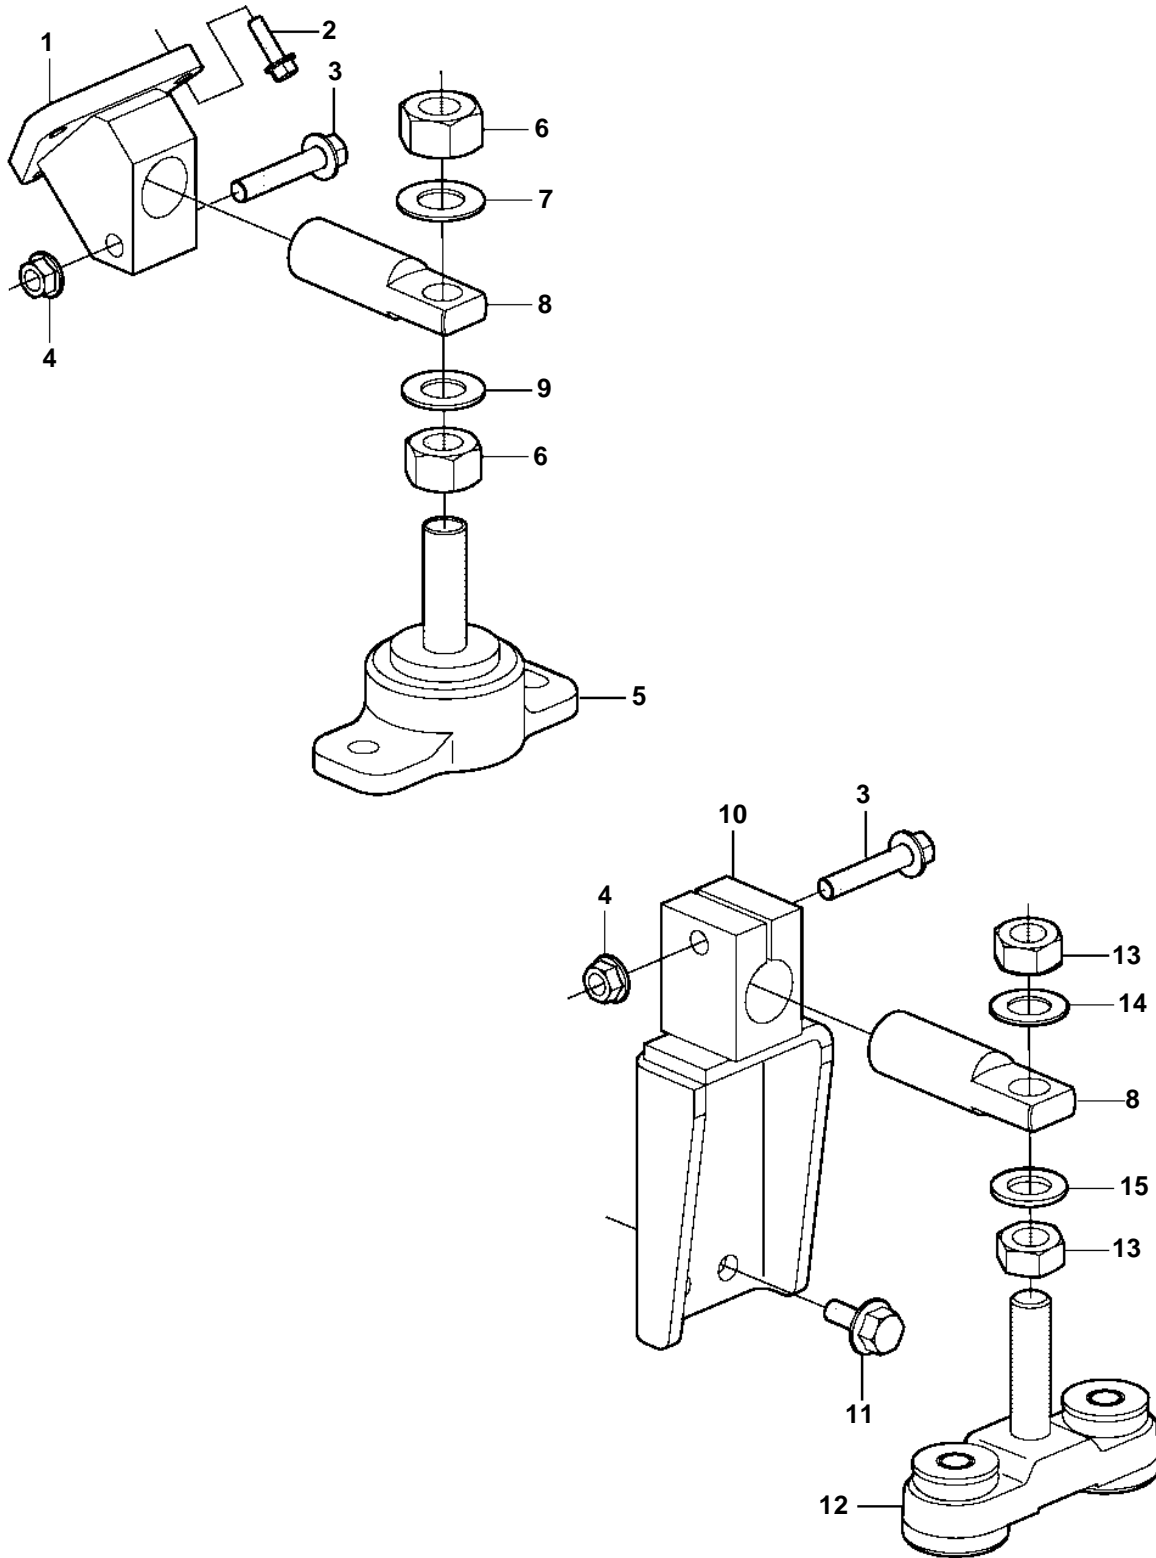

5.7GiI-C, 5.7GiI-D, 5.7GXii-D, 5.7GXii-E

5.7Giil-C, 5.7Giil-D, 5.7GXil-D, 5.7GXil-E

REF	PART NO.	QTY	DESCRIPTION
1		2	Engine mountings
2	3853266	6	Screw
3	3855595	4	Screw
4	946175	4	Flange nut
5	857251	2	Rubber cushion
6	955860	4	• Hexagon nut
7	941914	2	Spring washer
8	841247	4	Dowel
9	955902	2	Washer
10	3858472	2	Engine mountings
11	965191	8	Flange screw
12	3858470	2	Engine pad
13	955860	4	• Hexagon nut
14	941914	2	• Spring washer
15	955903	2	• Washer