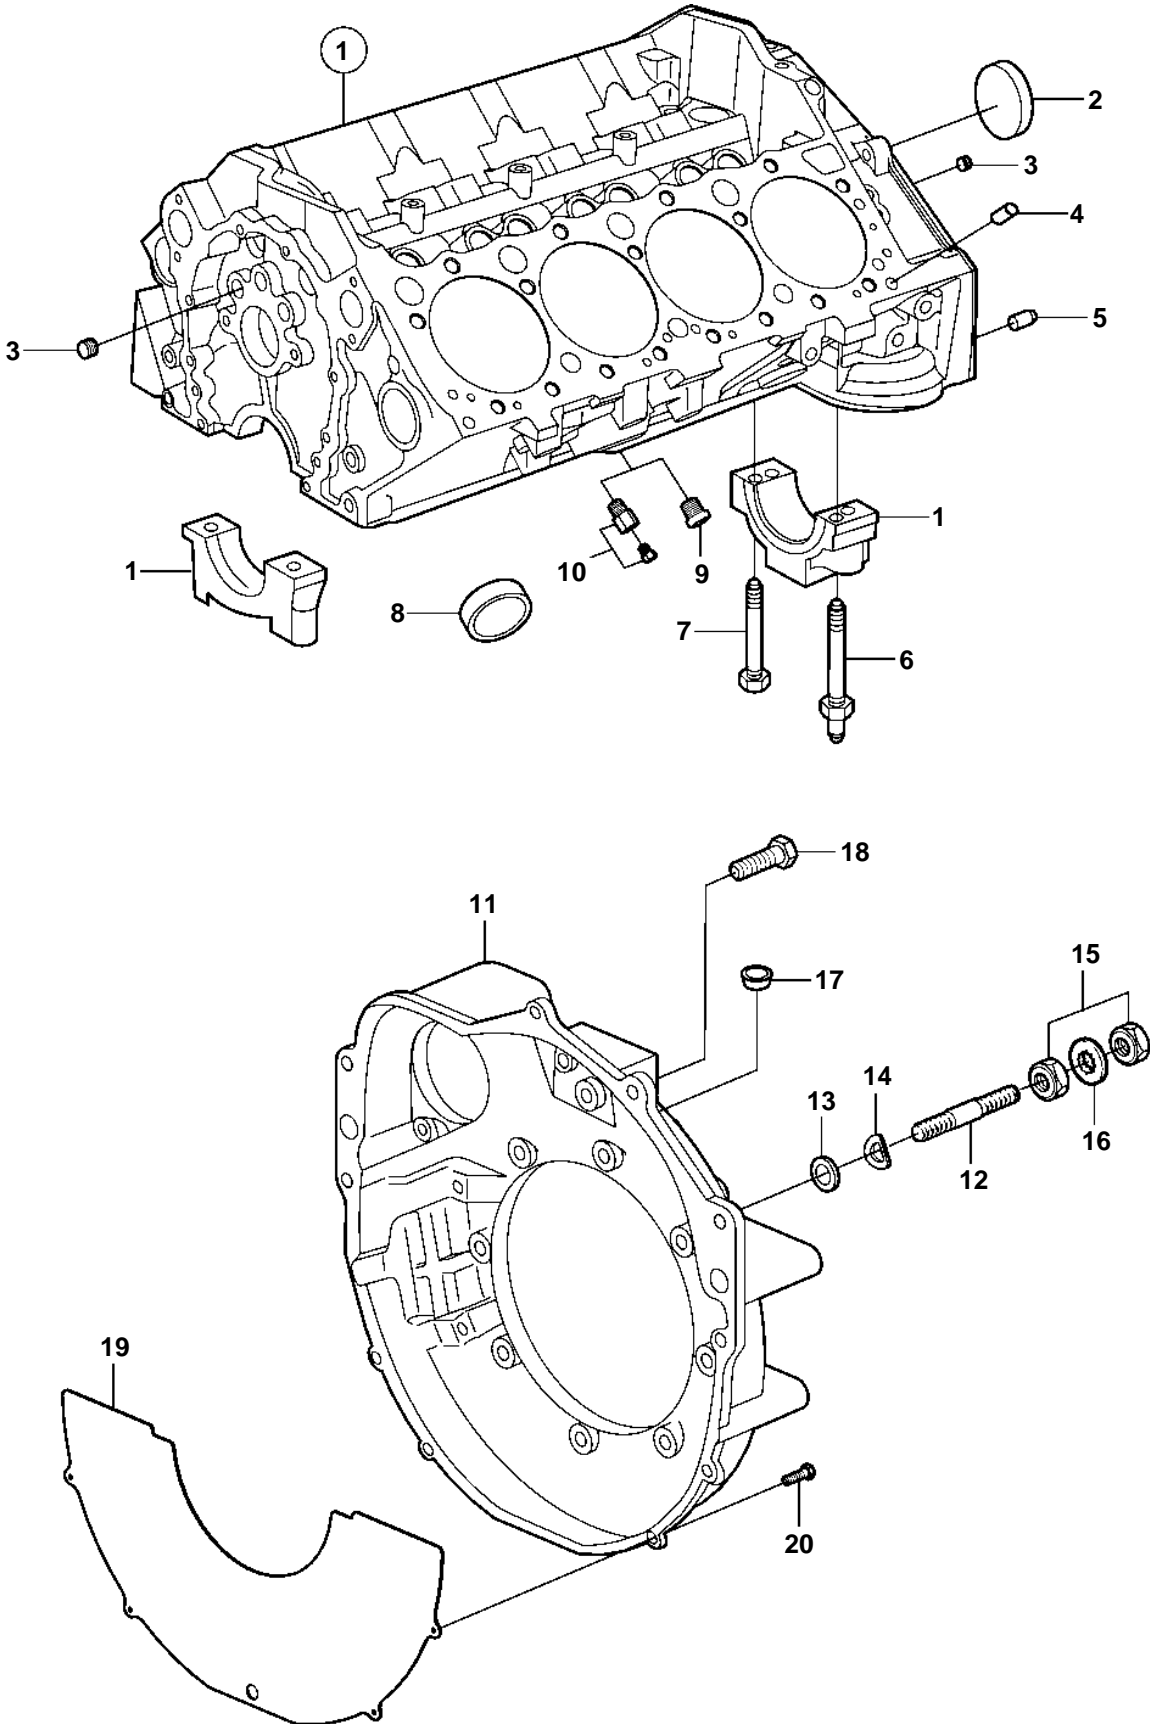

5.7GiI-C, 5.7GiI-D, 5.7GXii-D, 5.7GXii-E

19874

5.7Giil-C, 5.7Giil-D, 5.7GXil-D, 5.7GXil-E

| REF | PART NO. | QTY | DESCRIPTION | NOTES |
|-----|----------|-----|-------------------------------|----------------|
| 1 | | | Cylinder block | |
| 2 | 3853209 | 1 | • Core plug | |
| 3 | 952075 | 2 | • Plug | |
| 4 | 3853114 | 4 | • Locating pin, cylinder head | |
| 5 | 3856001 | 2 | • Pin, flywheel housing | |
| 6 | 3862354 | 6 | • Stud | |
| 7 | 3862355 | 10 | • Bolt | |
| 8 | 3852100 | 8 | Core plug | |
| 9 | 3850802 | X | Plug | |
| 10 | 3854494 | X | Drain cock | |
| 11 | 841056 | 1 | Flywheel housing | |
| 12 | 982675 | 2 | Stud | |
| 13 | 980933 | 2 | Washer | |
| 14 | 982475 | 2 | Spring washer | |
| 15 | 982672 | 4 | Hexagon nut | |
| 16 | 982679 | 4 | Toothed washer | |
| 17 | 943589 | 1 | Plug | |
| 18 | 3852478 | 1 | Screw | L=1.25" (32mm) |
| | 3860169 | 2 | Screw | L=3.00" (76mm) |
| 19 | 857259 | 1 | Cover plate | |
| 20 | 969476 | 4 | 6 point socket screw | |