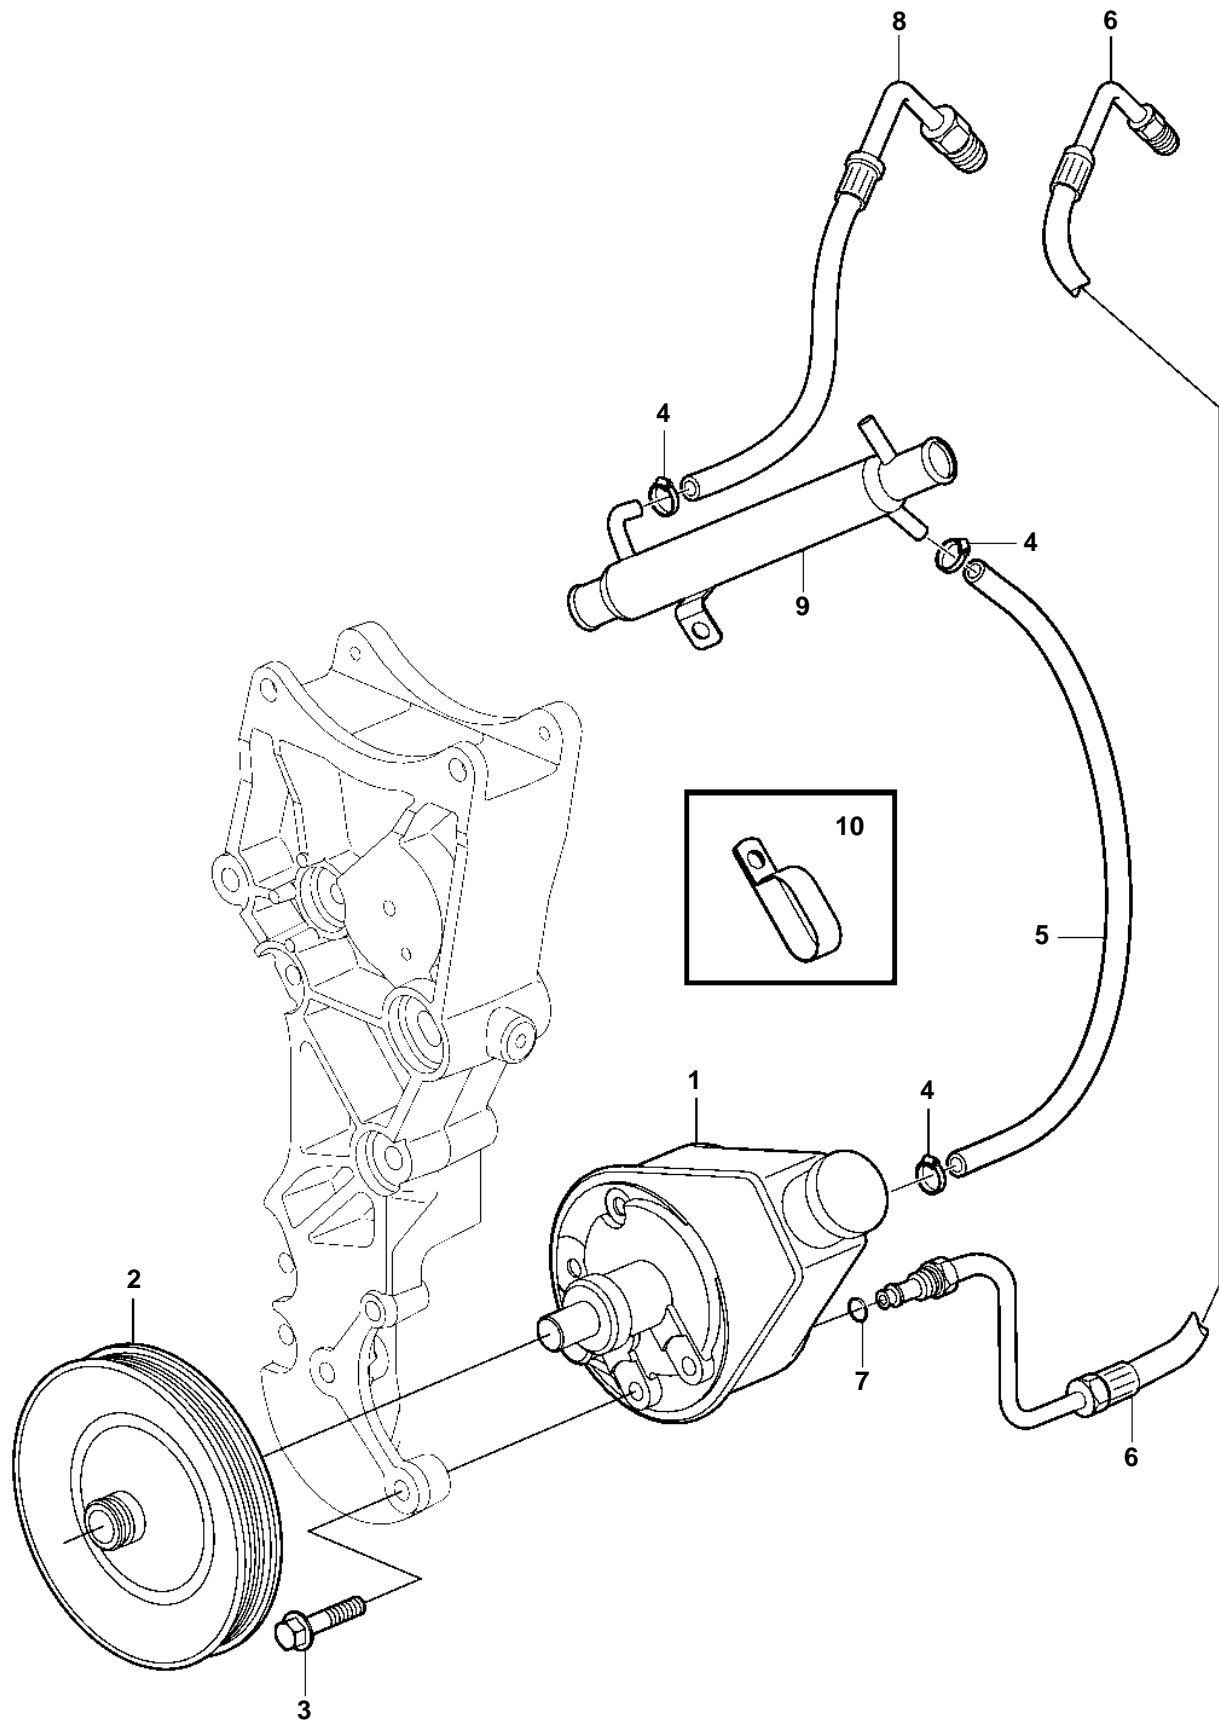

5.7Gi-C, 5.7Gi-CF, 5.7Gi-D, 5.7Gi-DF, 5.7GXil-D, 5.7GXil-DF, 5.7GXil-E, 5.7GXil-EF, 5.7OSil-B, 5.7OSil-BF, 5.7OSil-C, 5.7OSil-CF, 5.7OSXil-B, 5.7OSXil-BF, 5.7OSXil-C, 5.7OSXil-CF

5.7Gi-C, 5.7Gi-CF, 5.7Gi-D, 5.7Gi-DF, 5.7GXi-D, 5.7GXi-DF, 5.7GXi-E, 5.7GXi-EF, 5.7OSi-B, 5.7OSi-BF, 5.7OSi-C, 5.7OSi-CF, 5.7OSXi-B, 5.7OSXi-BF, 5.7OSXi-C, 5.7OSXi-CF

REF	PART NO.	QTY	DESCRIPTION	NOTES
1	3850491	1	Steering pump	
2	3862700	1	Pulley	
3	946752	1	Flange screw	M10x35mm
	965220	2	Flange screw	M10x45mm
4	982663	3	Hose clamp	
5	3852839	1	Hose	
6	3863147	1	Hose	
7	3852497	1	O-ring	
8	3863148	1	Hose	
9	3862629	1	Oil cooler	
10		1	Clamp