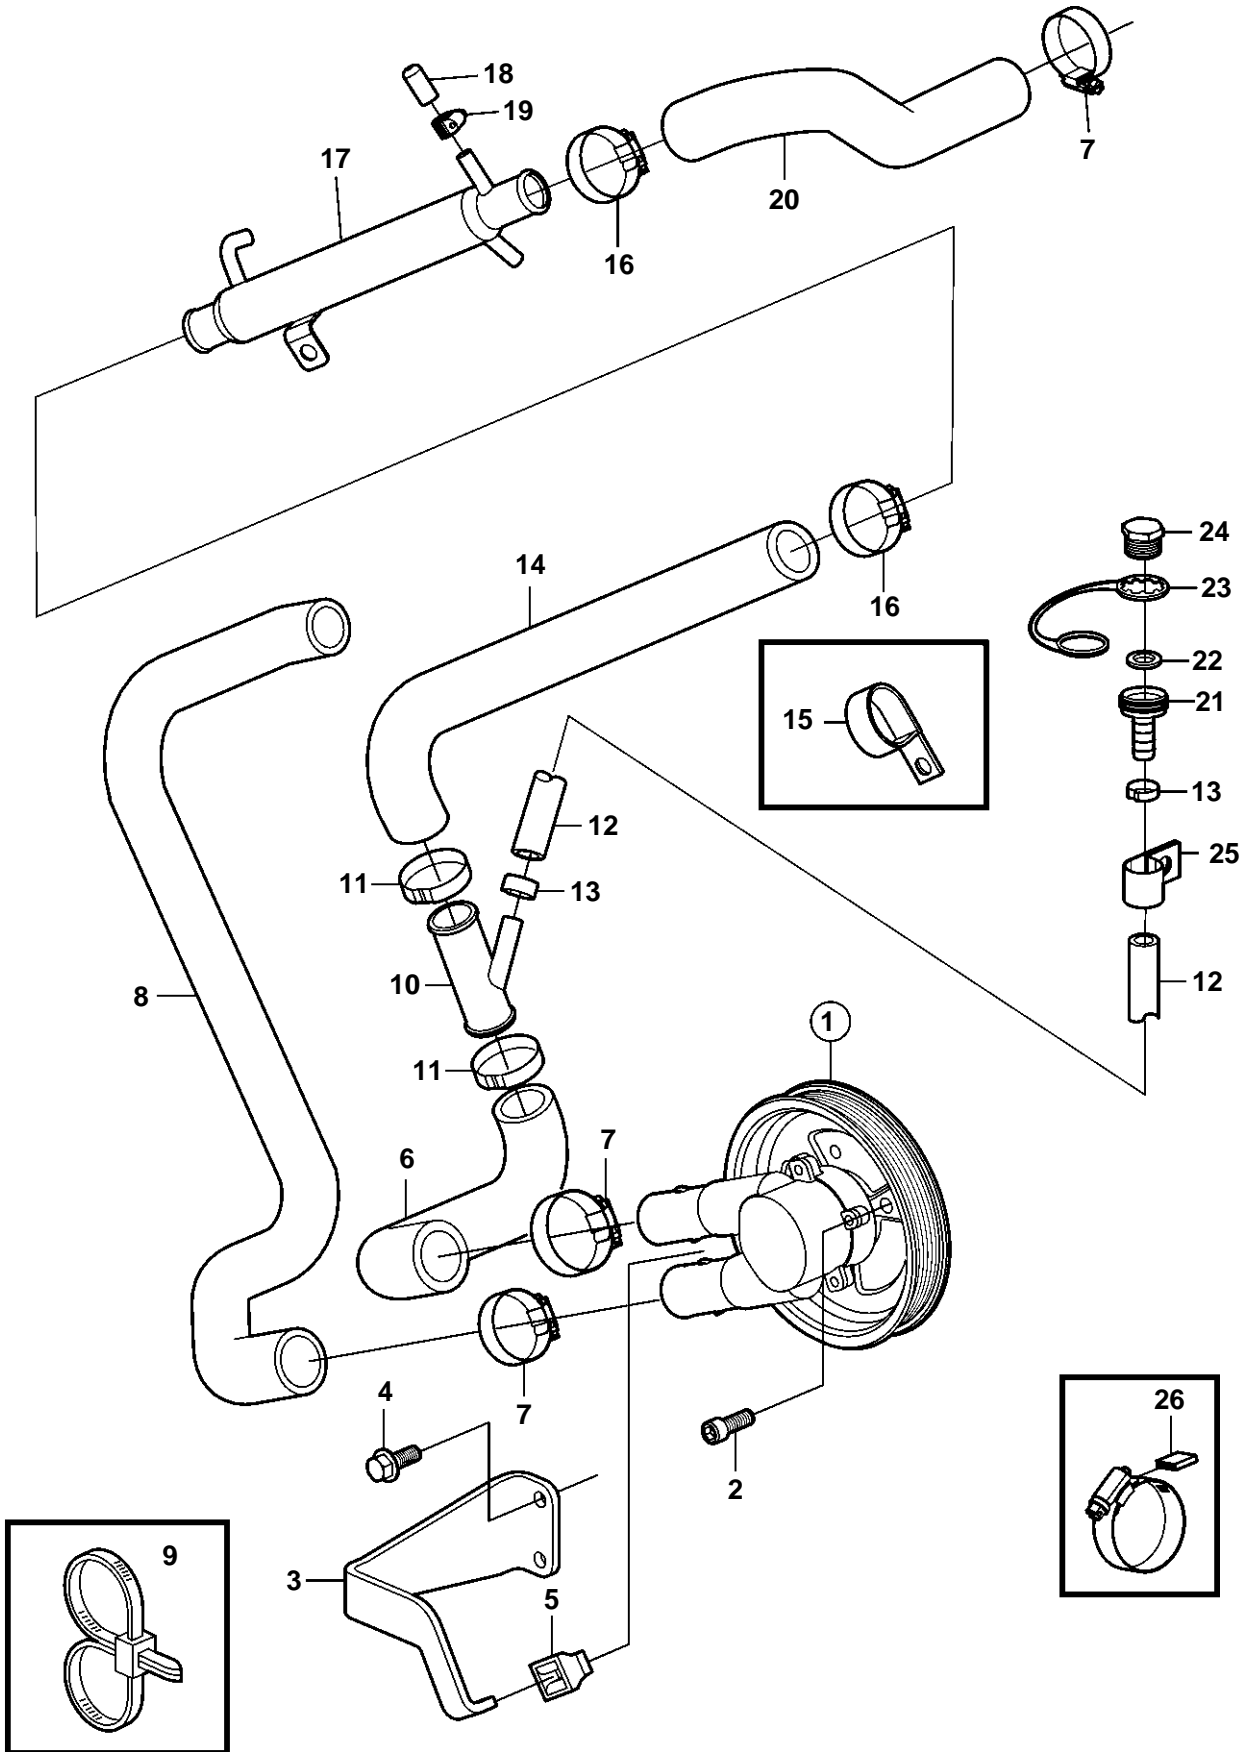

5.7Gi-C, 5.7Gi-D, 5.7GXi-D, 5.7GXi-E, 5.7OSi-B, 5.7OSi-C, 5.7OSXi-B, 5.7OSXi-C

19891

5.7Gi-C, 5.7Gi-D, 5.7GXi-D, 5.7GXi-E, 5.7OSi-B, 5.7OSi-C, 5.7OSXi-B, 5.7OSXi-C

REF	PART NO.	QTY	DESCRIPTION	SEE SEC.	NOTES
1	3862482	1	Pump	6574	
2	3857939	3	Screw		
3	3858241	1	Stay		
4	3853266	2	Screw		
5	3857954	1	Stop lug		
6	3862542	1	Hose		
7	3853786	3	Hose clamp		
8	3862538	1	Hose		
9	3850115	1	Retainer		
10	3862699	2	T-pipe		
11	982645	2	Clamp		
12	3862901	1	Hose		
13	983146	2	Clamp		
14	3862543	1	Hose		
15	3853312	1	Clamp		
16	3852602	2	Hose clamp		
17	3862629	1	Oil cooler		
18	3856766	1	Cardboard tube		
19	3860413	1	Hose clamp		
20	3861567	1	Hose		
21	3862902	1	Flushing connection		
22	3862079	1	Gasket		
23	3862082	1	Retainer		
24	3862656	1	Cardboard tube		
25	3862891	1	Attaching clamp		
26	3858532	X	Cover		W=0.465" (11.8mm)
	3861999	X	Cover		W=0.300" (7.6mm)