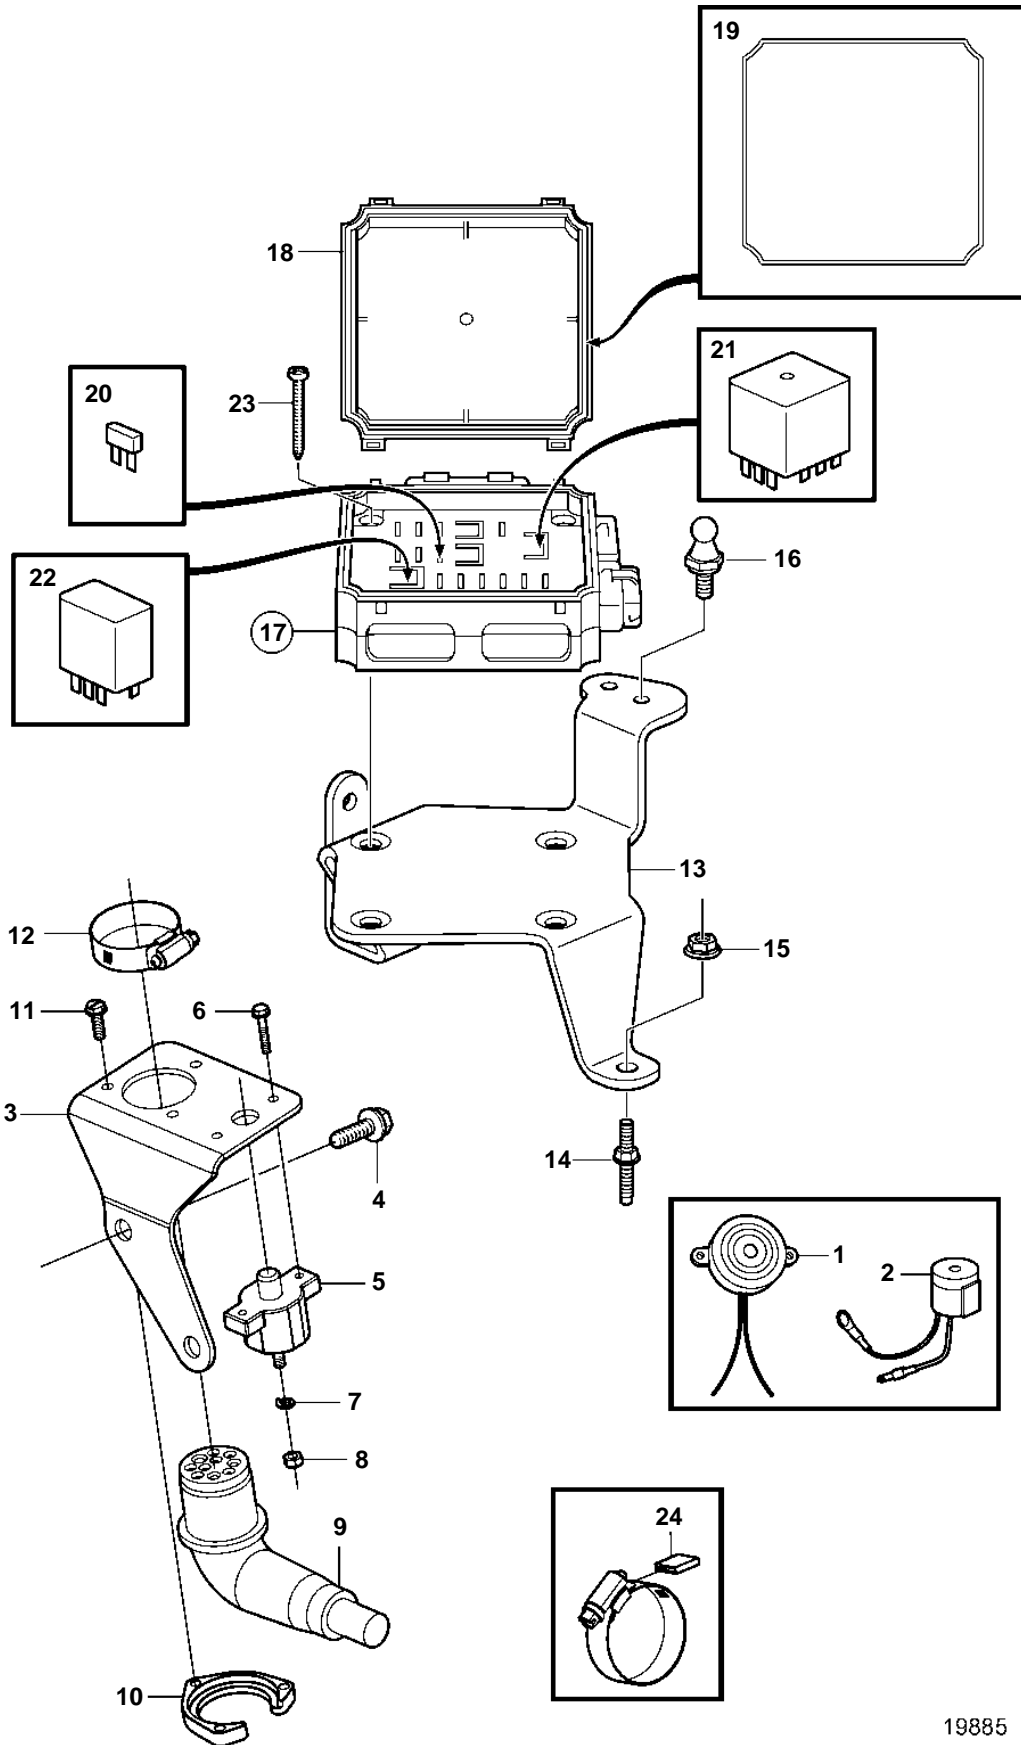

5.7Gi-C, 5.7Gi-CF, 5.7Gi-D, 5.7Gi-DF, 5.7GXi-D, 5.7GXi-DF, 5.7GXi-E, 5.7GXi-EF, 5.7OSi-B, 5.7OSi-BF, 5.7OSi-C, 5.7OSi-CF, 5.7OSXi-B, 5.7OSXi-BF, 5.7OSXi-C, 5.7OSXi-CF

19885

5.7Gi-C, 5.7Gi-CF, 5.7Gi-D, 5.7Gi-DF, 5.7GXi-D, 5.7GXi-DF, 5.7GXi-E, 5.7GXi-EF, 5.7OSi-B, 5.7OSi-BF, 5.7OSi-C, 5.7OSi-CF, 5.7OSXi-B, 5.7OSXi-BF, 5.7OSXi-C, 5.7OSXi-CF

REF	PART NO.	QTY	DESCRIPTION	SEE SEC.	NOTES
1		1	Alarm		Mounted at the helm., REPL BY 3859061
2	3863152	1	Alarm kit		Mounted at the helm.
3	3862583	1	Bracket		
4	3853557	2	Screw		
5	3854164	1	Automatic fuse		
6	3853620	2	Hexagon screw		
7	3852001	2	Spring washer		
8	3852064	2	Nut		
9	3862620	1	Wiring harness	6578	
10	3852825	1	Retainer		
11	3852208	3	Screw		
12	3853786	1	Hose clamp		
13		1	Bracket		
14	3858973	2	Bolt		
15	981124	2	Flange nut		
16	3861927	1	Stud		
17	3862704	1	Fuse box		
			· Bulletin P-37-2-2	P-37-2-2-EN	Fuse/Relay Box Replaced
18		1	· Cover plate		Not serviced
19		1	· Seal		Not serviced
20	3861373	X	· Fuse		15A
	3861374	X	· Fuse		20A
21	3861375	1	· Starter relay		
22	3861376	2	· Relay		
23	955234	4	Spare part		
24	3858532	1	Cover		W=0.465" (11.8mm)