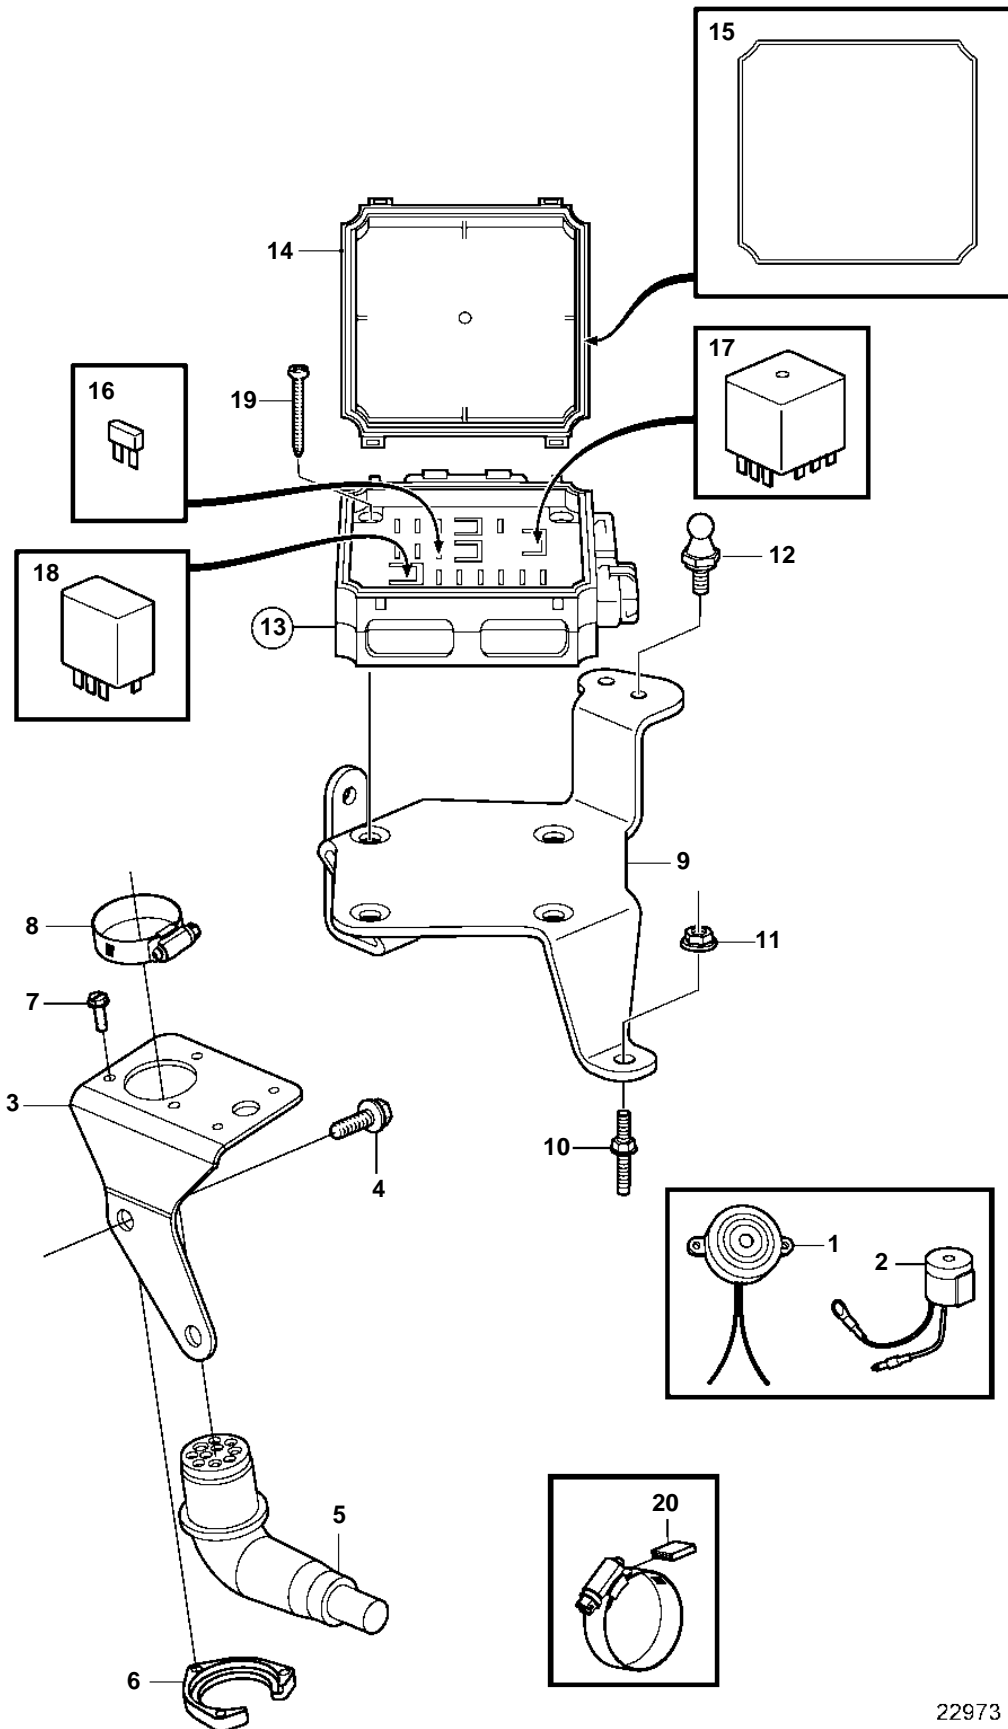

5.7Giil-C, 5.7Giil-D, 5.7GXii-D, 5.7GXii-E

22973

5.7GiI-C, 5.7GiI-D, 5.7GXii-D, 5.7GXii-E

REF	PART NO.	QTY	DESCRIPTION	SEE SEC.	NOTES
1		1	Alarm		Mounted at the helm., REPL BY 3859061
2	3863152	1	Alarm kit		Mounted at the helm.
3	3862583	1	Bracket		
4	3853557	2	Screw		
5	3862621	1	Wiring harness	9716	
6	3852825	1	Retainer		
7	3852208	3	Screw		
8	3853786	1	Hose clamp		
9		1	Bracket		
10	3858973	2	Bolt		
11	981124	2	Flange nut		
12	3861927	1	Stud		
13	3862704	1	Fuse box		
			· Bulletin P-37-2-2	P-37-2-2-EN	Fuse/Relay Box Replaced
14		1	· Cover plate		Not serviced
15		1	· Seal		Not serviced
16	3861373	X	· Fuse		15A
	3861374	X	· Fuse		20A
17	3861375	1	· Starter relay		
18	3861376	2	· Relay		
19	955234	4	Spare part		
20	3858532	1	Cover		W=0.465" (11.8mm)