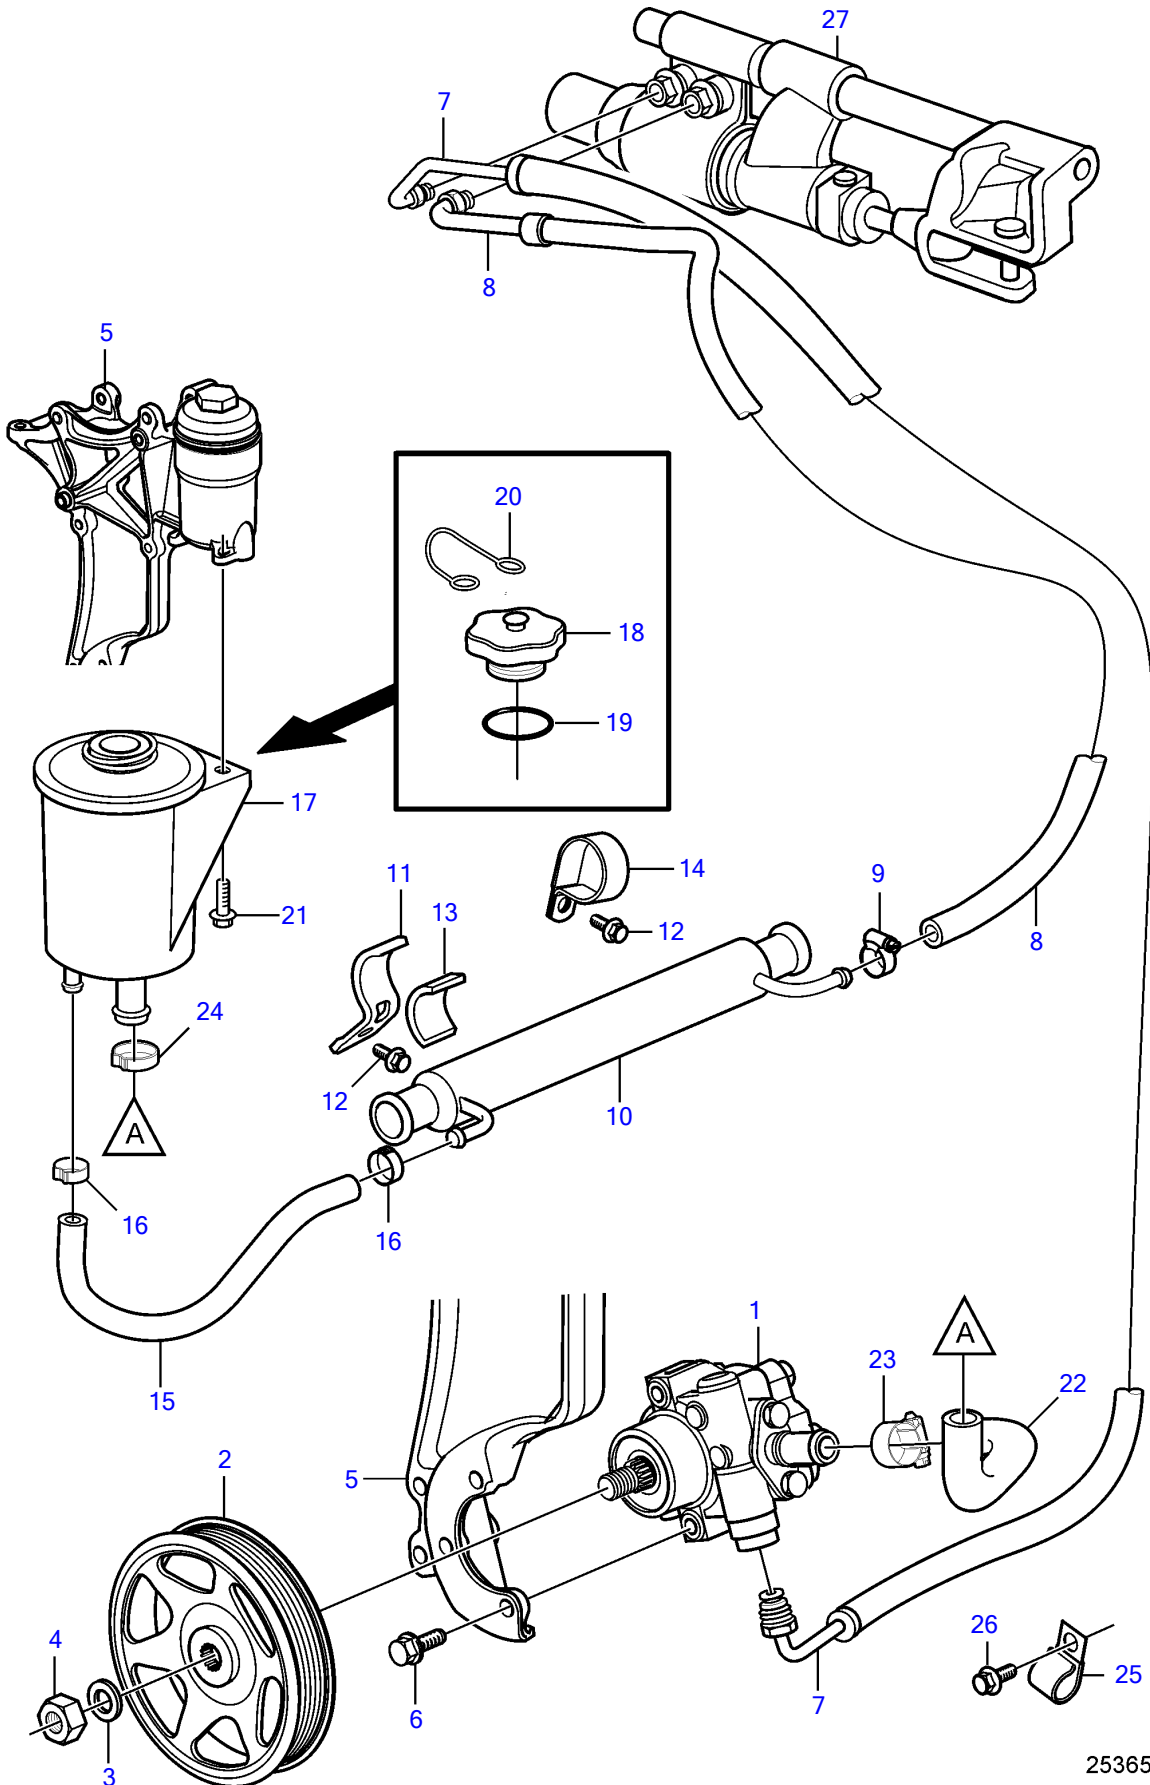

5.7Gi-300-R, 5.7GXi-320-R

25365

Upd:2014-03-13

25365

47701917-64-36229

## 5.7Gi-300-R, 5.7GXl-320-R

REF	PART NO.	QTY	DESCRIPTION	NOTES
1	3887373	1	Power steering pump	
2	3889611	1	Pulley	
3	3889615	1	Washer	
4	3889613	1	Nut	
5	21573817	1	Bracket	
6	3595494	3	Screw	
7	3888739	1	Hose assembly	
8	21452588	1	Hose assembly	
9	3860413	1	Hose clamp	
10	21399019	1	Hydraulic oil cooler	
11	21434106	1	Bracket	Replaced by 3852490
12	3853393	1	Flange screw	
13	21434108	1	Support rubber	
14	3852490	1	Attaching clamp	
15	21399023	1	Hose	
16	982663	2	Hose clamp	
17	3887375	1	Reservoir	
18		1	• Cap	not sold separately
19		1	• O-ring	not sold separately
20		1	• Retainer	not sold separately
21	946544	2	Flange screw	
22	21355283	2	Hose	
23	3853794	2	Hose clamp	
24	980038	1	Hose clamp	replaced by next part number
		1	Hose clamp	
25	(984038)	1	Clamp, J	Obsolete part
26	(3853557)	1	Flange screw	Obsolete part, 3/8" - 16 unc, L=0.75" (19mm)
27		1	Steering cylinder	See drive catalog