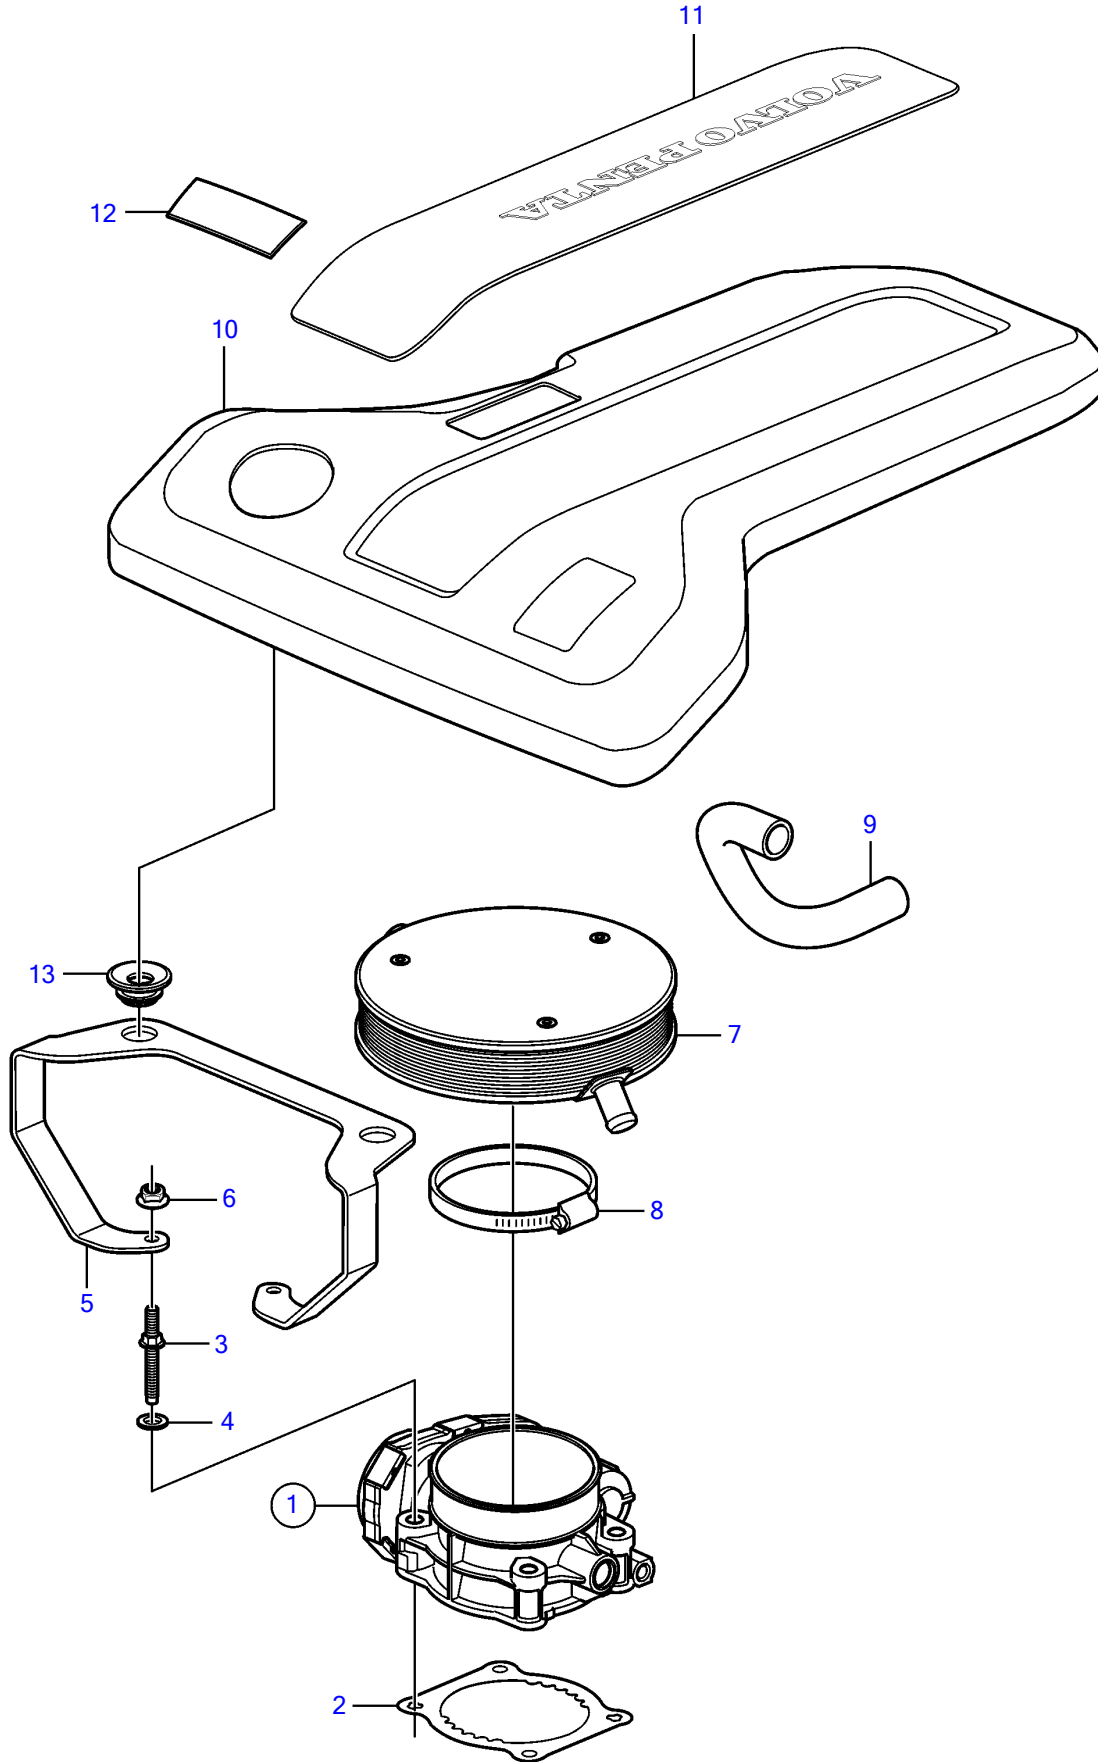

5.7Gi-300-R

5.7Gi-300-R

REF	PART NO.	QTY	DESCRIPTION	NOTES
1	21141689	1	Body	
		1	• Switch, idle validation	not sold separately
		2	• Sensor kit, throttle position	not sold separately
2	3849022	1	Gasket	
3	3858964	4	Stud	
4		4	• Washer	not sold separately
5	21651300	1	Bracket	
6	981124	2	Flange nut	
7	3887565	1	Flame shield	
8	21221046	1	Hose clamp	
9	3853546	1	Hose	To valve cover
10	21697113	1	Cover	replaced by next part number
	21973467	1	Cover	
11	21670679	1	• Decal	Volvo Penta V8
12	21658915	1	Decal	300
13	21429100	4	Grommet	