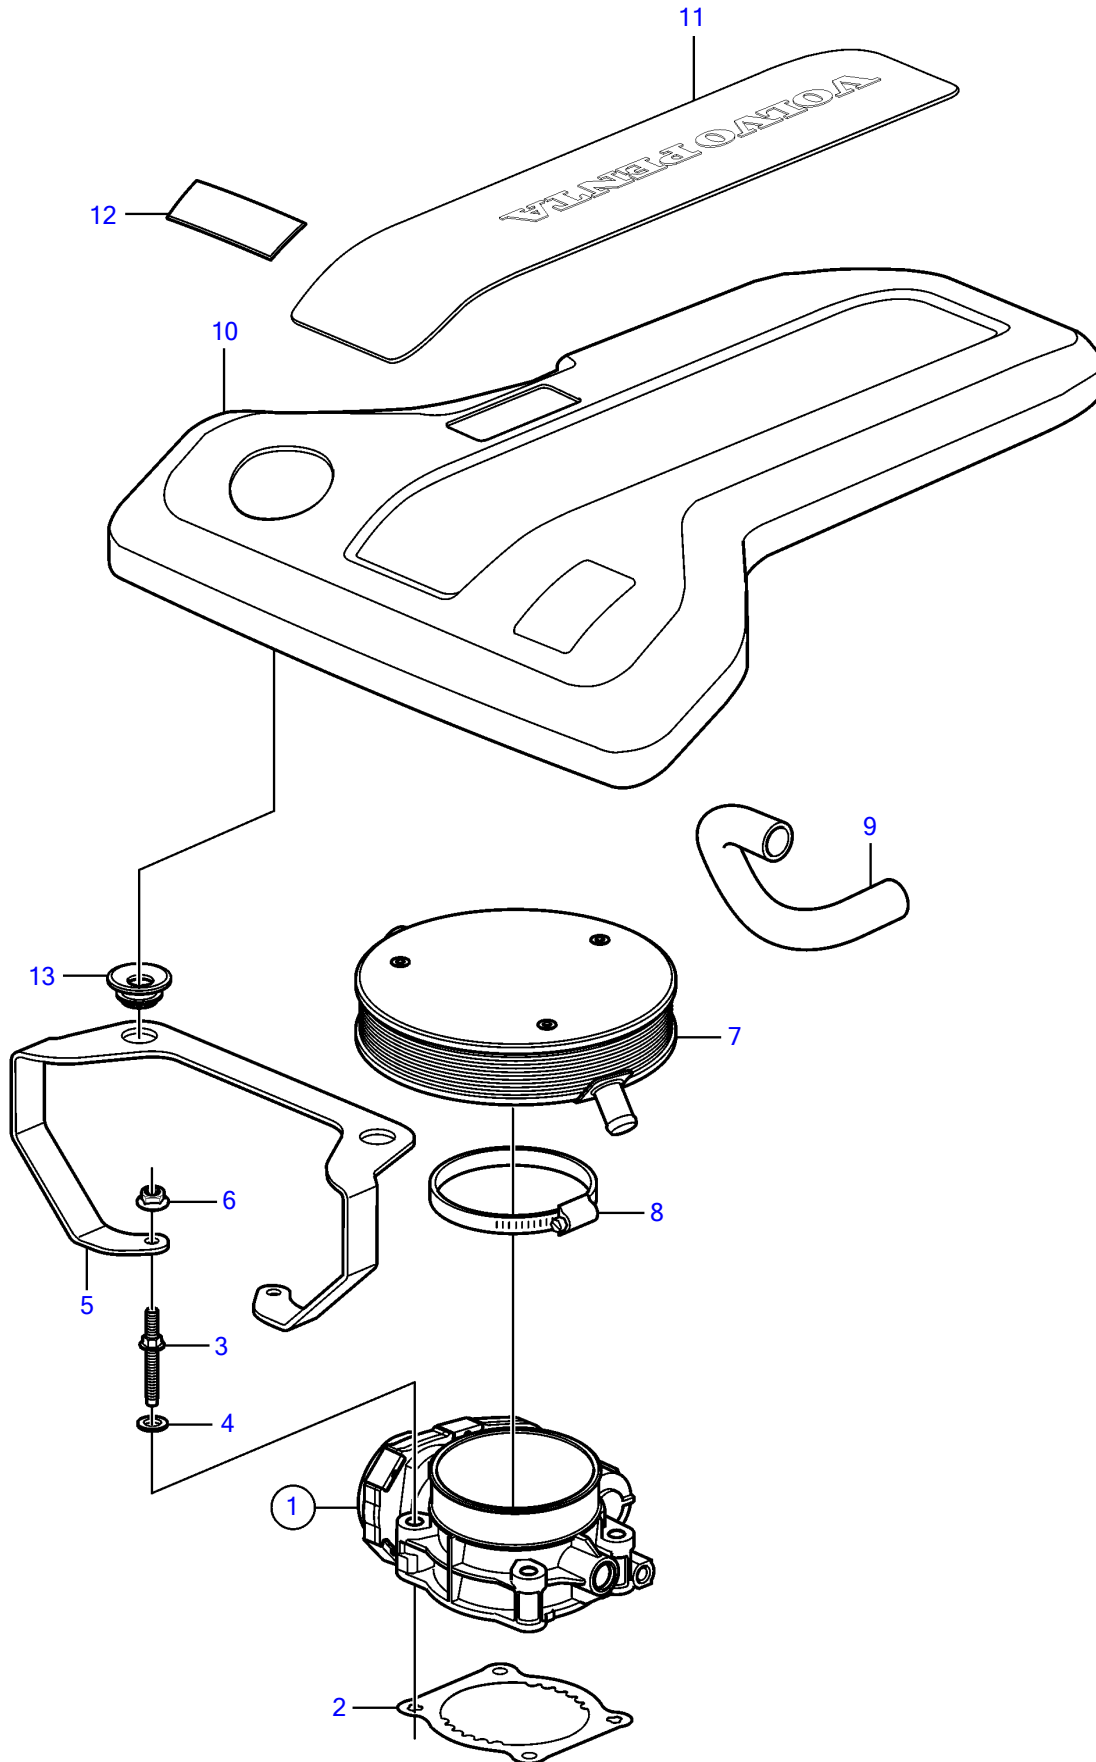

5.7GXl-320-R

5.7GXi-320-R

| REF | PART NO. | QTY | DESCRIPTION | NOTES |
|-----|----------|-----|---------------------------------|------------------------------|
| 1 | 21141689 | 1 | Body | |
| | | 1 | • Switch, idle validation | not sold separately |
| | | 2 | • Sensor kit, throttle position | not sold separately |
| 2 | 3849022 | 1 | Gasket | |
| 3 | 3858964 | 4 | Stud | |
| 4 | | 4 | • Washer | not sold separately |
| 5 | 21651300 | 1 | Bracket | |
| 6 | 981124 | 2 | Flange nut | |
| 7 | 3887565 | 1 | Flame shield | |
| 8 | 21221046 | 1 | Hose clamp | |
| 9 | 3853546 | 1 | Hose | To valve cover |
| 10 | 21697113 | 1 | Cover | replaced by next part number |
| | 21973467 | 1 | Cover | |
| 11 | 21670679 | 1 | • Decal | Volvo Penta V8 |
| 12 | 21658916 | 1 | Decal | 320 |
| 13 | 21429100 | 4 | Grommet | |