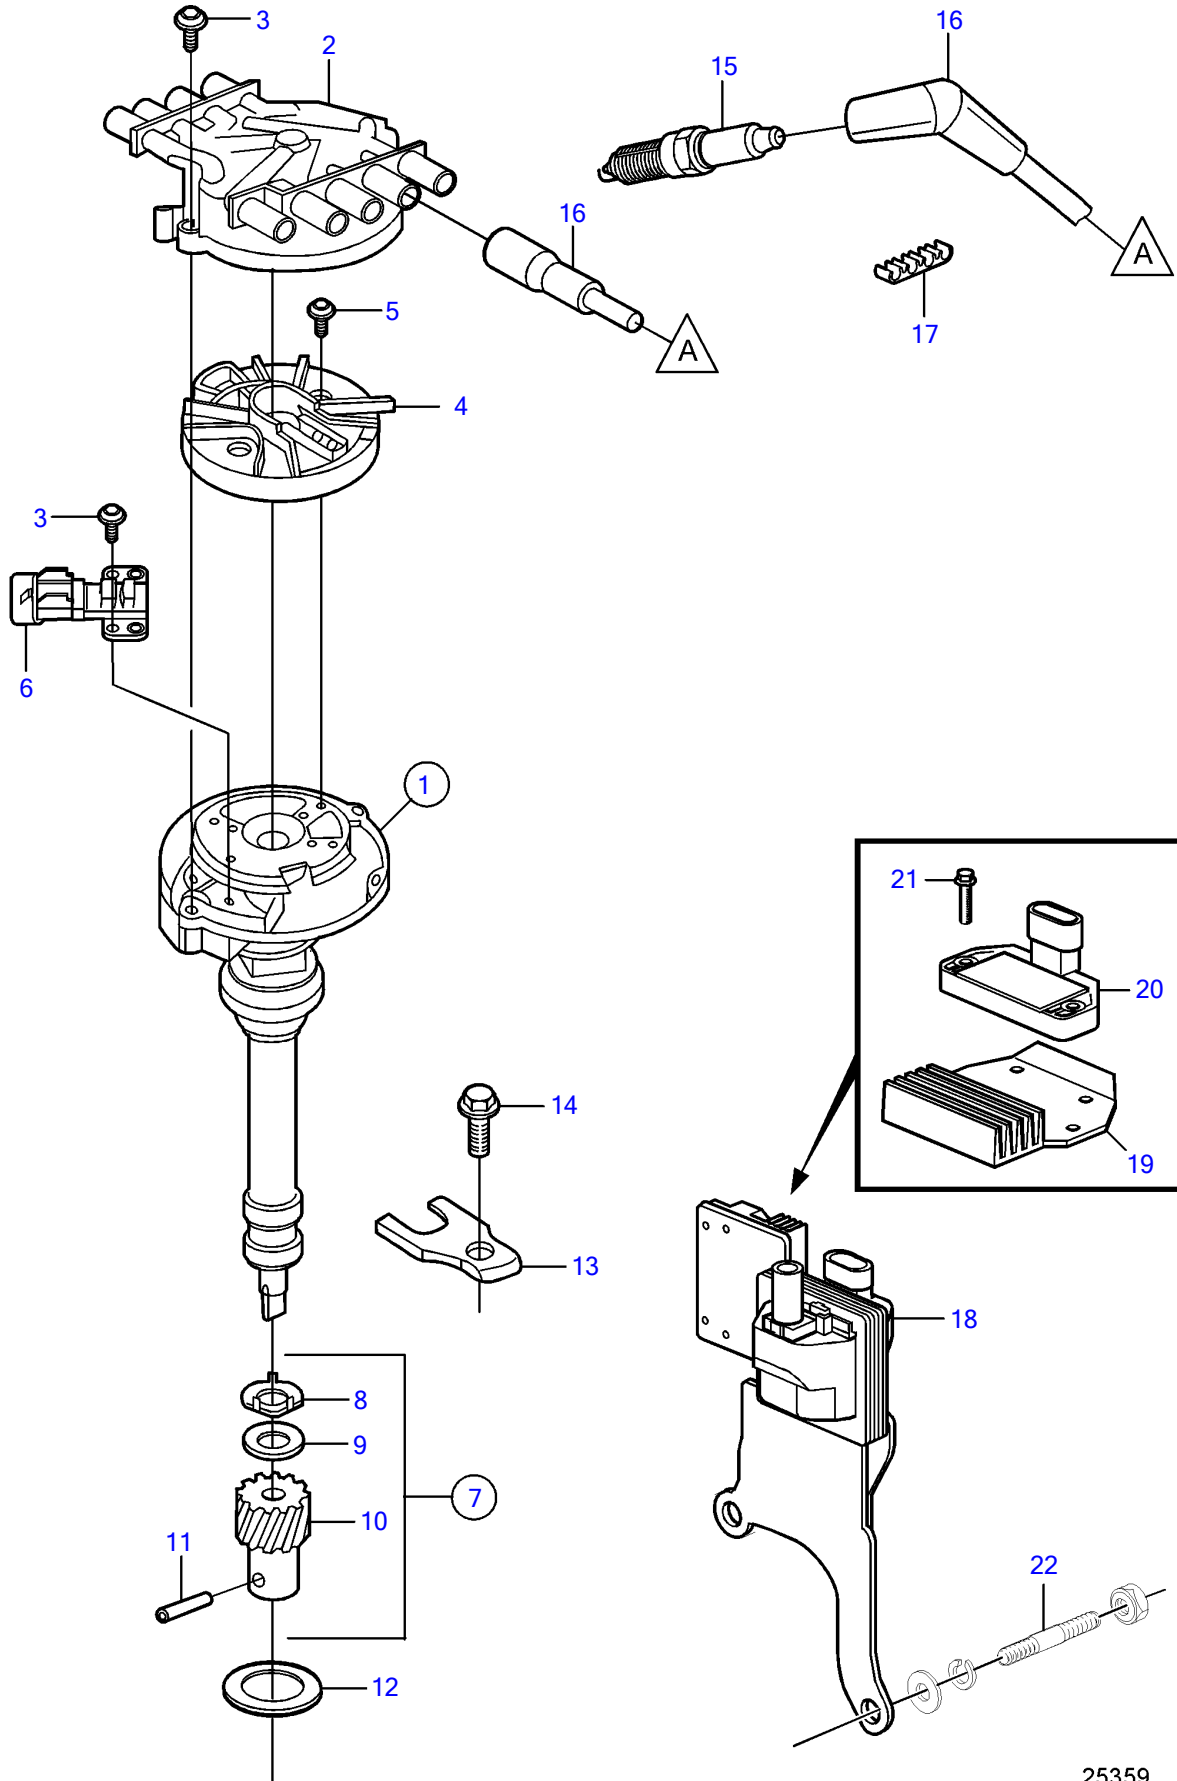

5.7Gi-300-R, 5.7GXi-320-R

5.7Gi-300-R, 5.7GXl-320-R

REF	PART NO.	QTY	DESCRIPTION	NOTES
1	3861987	1	Distributor	replaced by next part number
	21622232	1	Distributor	
2	3858975	1	• Distributor cap	
3	3858976	4	• Bolt	
4	3858977	1	• Rotor	
5	3858978	2	• Bolt	
6	3863130	1	• Sensor, camshaft position	
7	3858980	1	• Kit	
8		1	• • Washer	not sold separately
9		1	• • Washer	not sold separately
10		1	• • Gear	not sold separately
11		1	• • Pin	not sold separately
12	3852109	1	Gasket	
13	3852108	1	Clamp	
14	3861978	1	Screw	
15	21467472	2	Spark plug kit	4 pack
	21467473	1	Kit	24 pack
16	3888328	1	Ignition cable kit	
17	(3852491)	4	Retainer	Obsolete part
18	21436799	1	Ignition coil	
19	3858985	1	• Cooling plate	
20	3858984	1	• Module	
21	3858986	2	• Bolt	
22		2	Stud	See page with flywheel and flywheel housing.