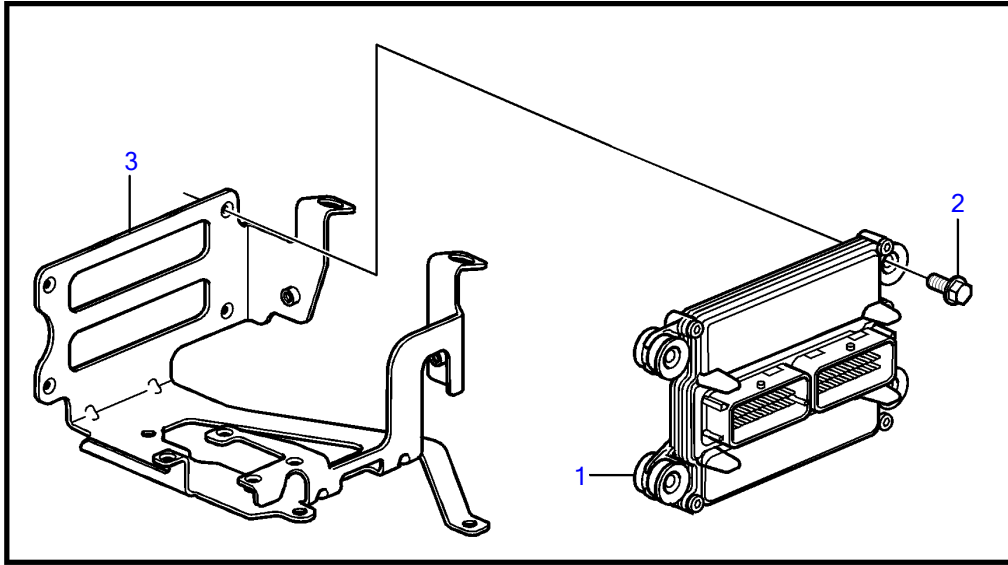

5.7GXl-320-R

5.7GXl-320-R

REF	PART NO.	QTY	DESCRIPTION	NOTES
1	21652645	1	Module	
2	3843651	4	Flange screw	
3	21333459	1	Bracket	
4	3858973	1	Bolt	
5	3859020	1	Sensor, MAT/MAP	
6	3858988	1	• Sealing	
7	3858979	1	Sensor, crankshaft position	
8	3859009	1	• O-ring	
9	3858983	1	Bolt	
10		1	Throttle body	See "Throttle Body" page
		2	• Sensor, throttle position	
		1	• Switch, idle validation	
11	3863130	1	Sensor, camshaft position	
12	3850397	1	Switch, temperature	
13	3850357	2	Knock sensor	
14	3849477	1	Adapter	Starboard
	3593571	1	Fitting	Port
15	3887328	1	Sensor	
16	3887970	1	Fitting	
17	3862500	2	Temperature sensor	