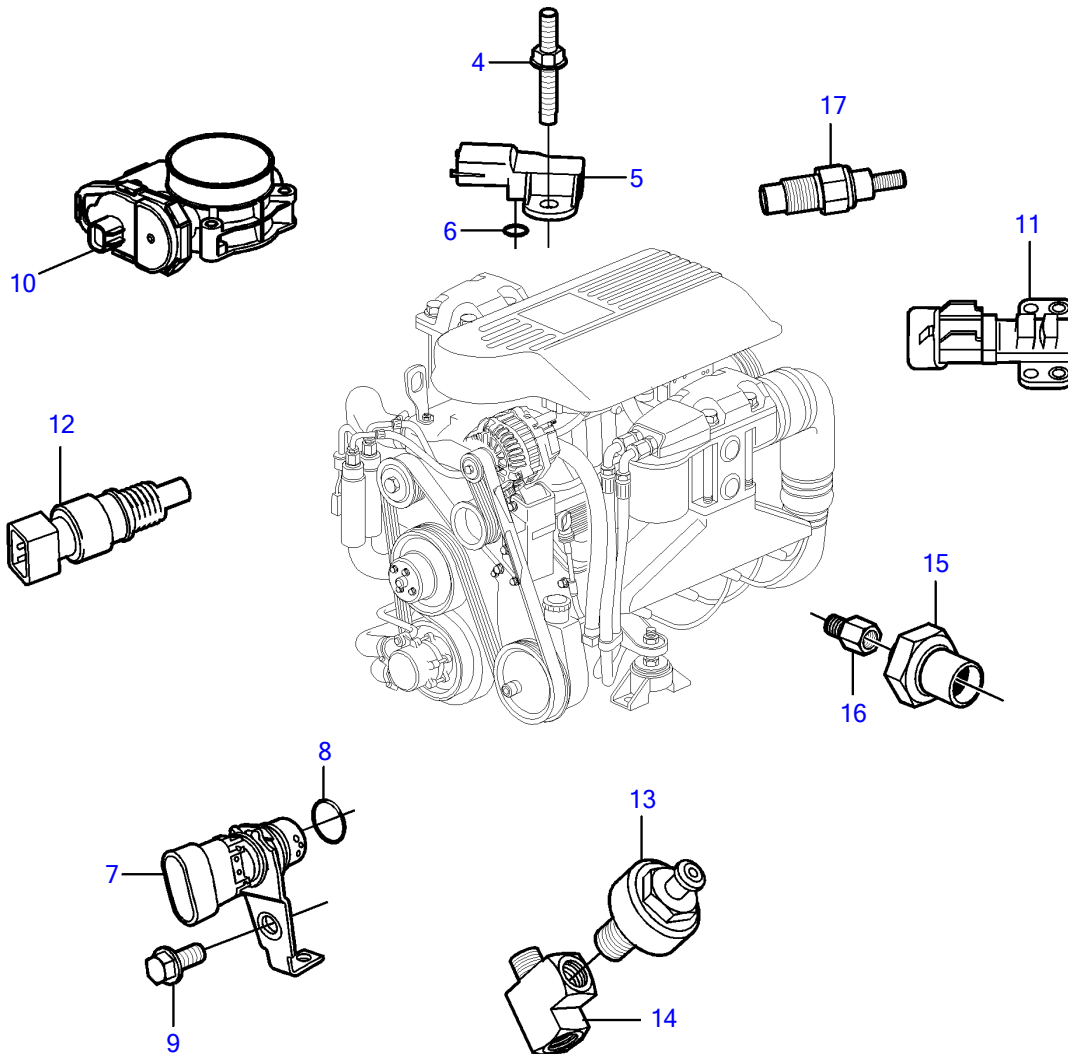

5.7GXl-320-R

5.7GXl-320-R

REF	PART NO.	QTY	DESCRIPTION	NOTES
1	21652645	1	Module	
2	3843651	4	Flange screw	
3	21333459	1	Bracket	
4	3858973	1	Bolt	
5	3859020	1	Sensor, MAT/MAP	
6	3858988	1	• Sealing	
7	3858979	1	Sensor, crankshaft position	
8	3859009	1	• O-ring	
9	3858983	1	Bolt	
10		1	Throttle body	See "Throttle Body" page
		2	• Sensor, throttle position	
		1	• Switch, idle validation	
11	3863130	1	Sensor, camshaft position	
12	3850397	1	Switch, temperature	
13	3850357	2	Knock sensor	
14	3849477	1	Adapter	Starboard
	3593571	1	Fitting	Port
15	3887328	1	Sensor	
16	3887970	1	Fitting	
17	3862500	2	Temperature sensor	