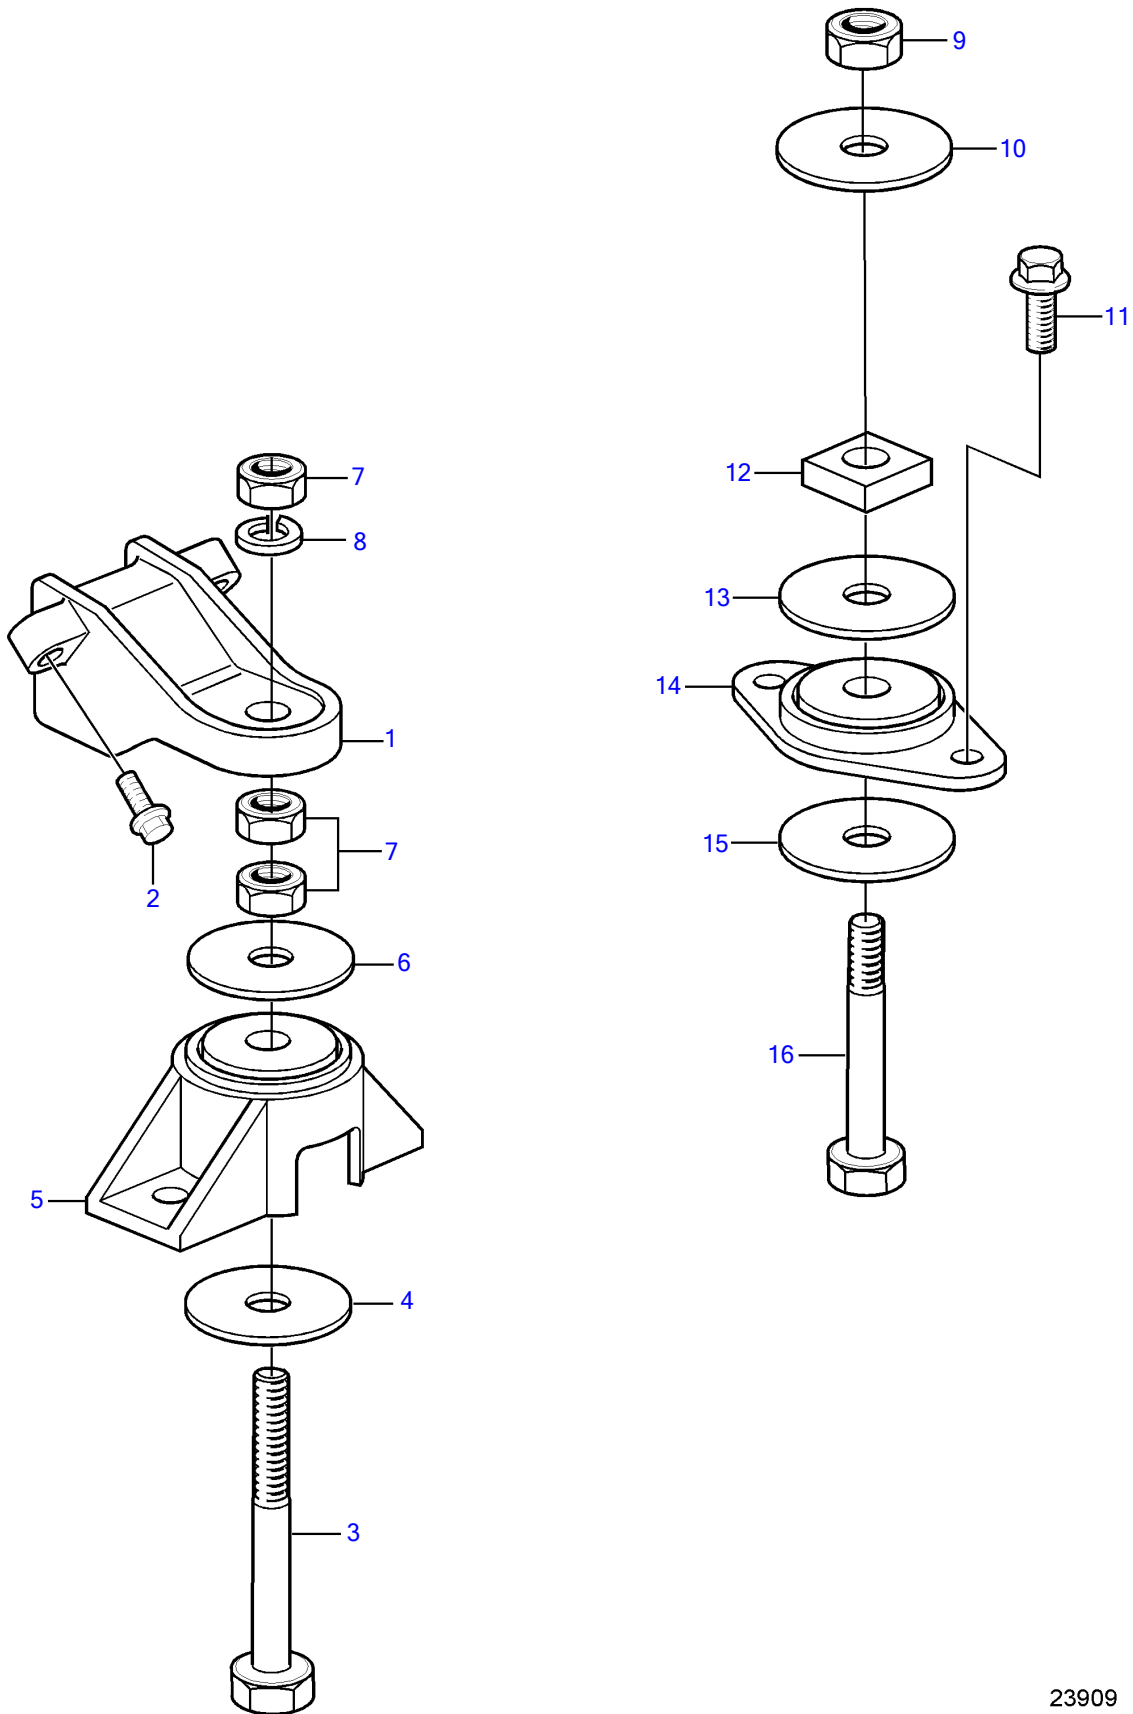

5.7Gi-300-R, 5.7GXi-320-R

23909

5.7Gi-300-R, 5.7GXi-320-R

REF	PART NO.	QTY	DESCRIPTION	NOTES
1	3818718	2	Bracket	
2	3860582	5	Flange screw	L=1.25" (32mm)
	3853393	1	Flange screw	L=38mm
3	3852566	2	Bolt	replaced by next part number
	21740808	2	Hexagon screw	
4	3852428	2	Washer	
5	3853805	2	Rubber cushion	
6	3852433	2	Washer	
7	3852021	6	Nut	
8	3852090	2	Spring washer	
9	3862657	2	Nut	
10	3852540	2	Washer	
11	3595401	4	Flange screw	
12	3852539	2	Square nut	
13	3852622	2	Washer	
14	3853806	2	Rubber cushion	
15	3852542	2	Washer	
16	3587962	2	Hexagon screw	