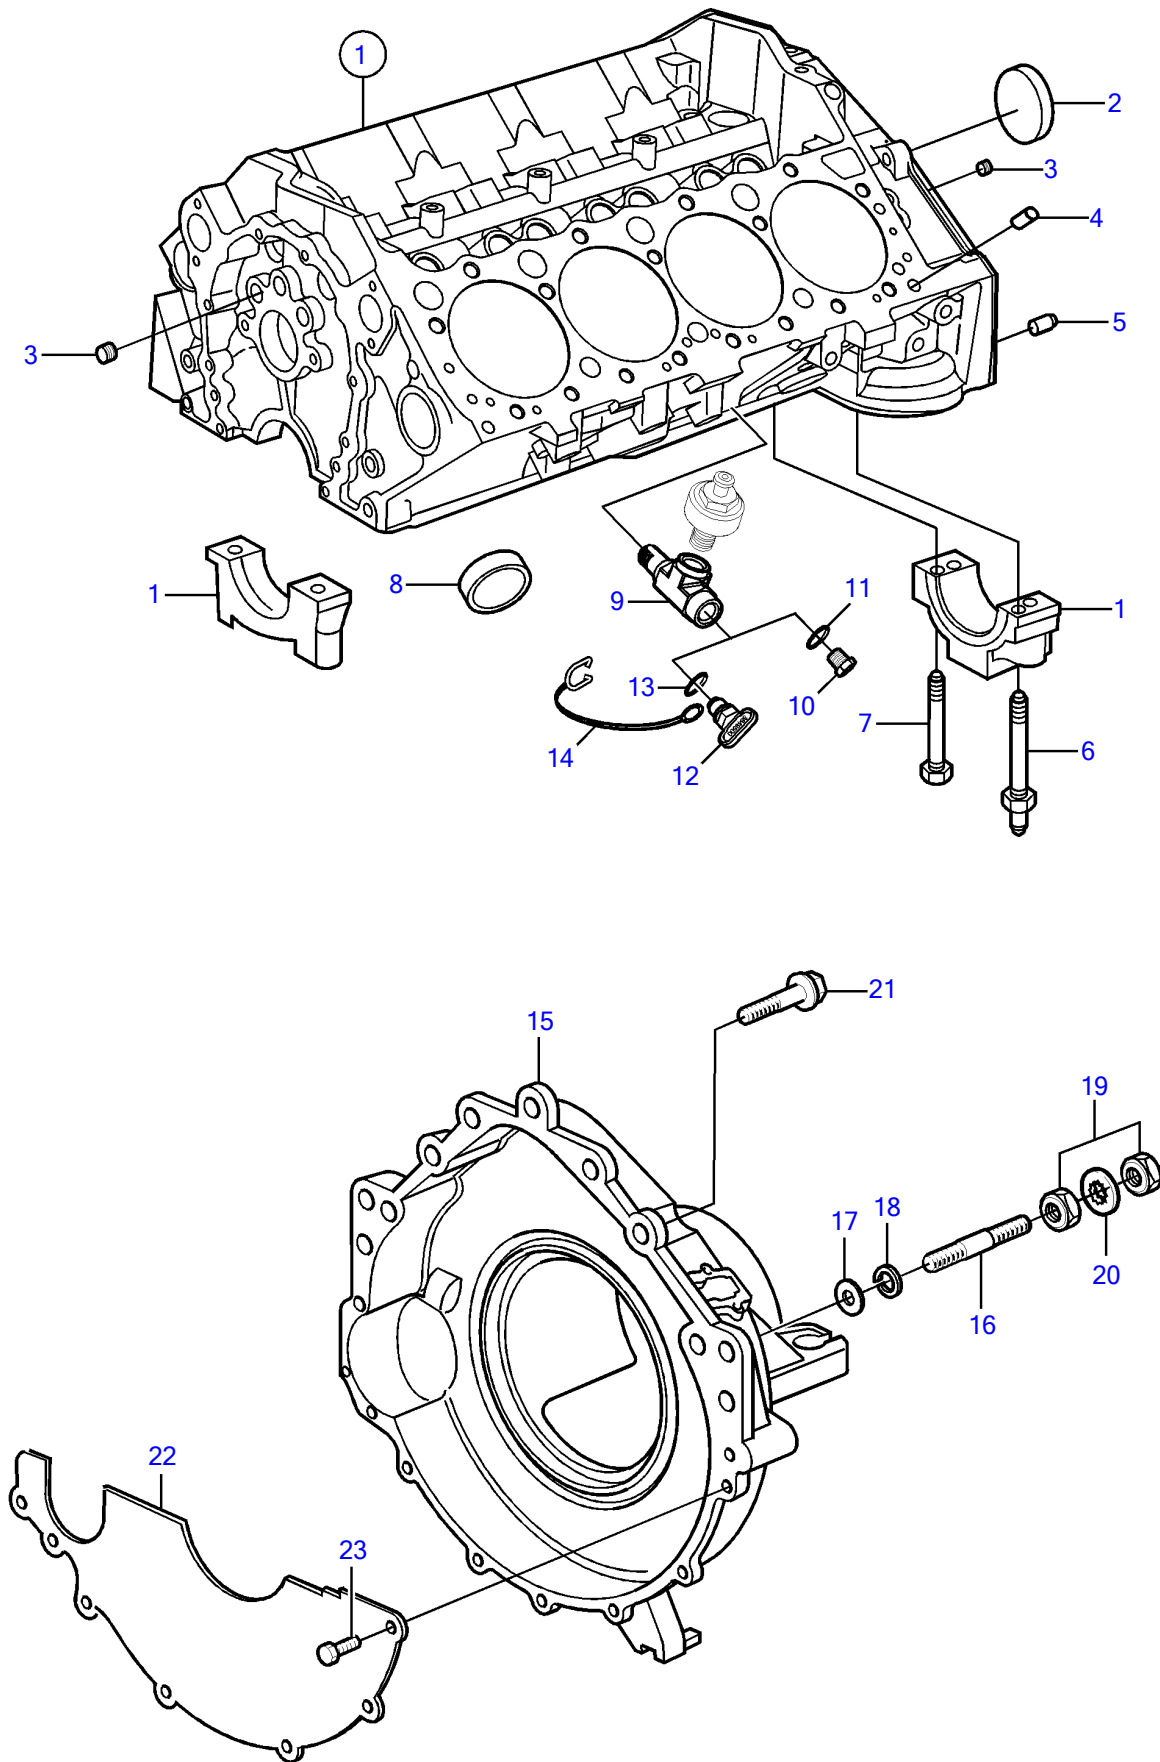

5.7Gi-300-R, 5.7GXi-320-R

5.7Gi-300-R, 5.7GXl-320-R

REF	PART NO.	QTY	DESCRIPTION	NOTES
1		1	Cylinder block	See "Longblock" section
2	3853209	1	• Core plug	
3	952075	1	• Plug	
4	3853114	4	• Locating pin, cylinder head	
5	3856001	2	• Pin, flywheel housing	
6	3862354	6	• Stud	
7	3862355	10	• Bolt	
8	3852100	8	Core plug	
9	3593571	1	Fitting	Port
	3593571	1	Fitting	Starboard
10	40005082	2	Plug	
11	976970	2	• O-ring	
12	21114522	2	Drain plug	
	3849500	2	• Plug	Replaced by 21114522, not sold separately
13	976970	2	• O-ring	
14	3849892	2	• Retainer	
15	21157924	1	Flywheel housing	replaced by next part number
		1	Flywheel housing	
16	3852483	3	Stud	
17	980933	3	Washer	
18	3852002	3	Spring washer	
19	(3852065)	6	Nut	Obsolete part, 3/8" - 16 unc
20	(3852070)	6	Washer	Obsolete part
21	3853392	2	Flange screw	L=2.50" (64mm)
	3860582	1	Flange screw	L=1.25" (32mm)
22	3854604	1	Cover	
23	3852421	4	Screw	