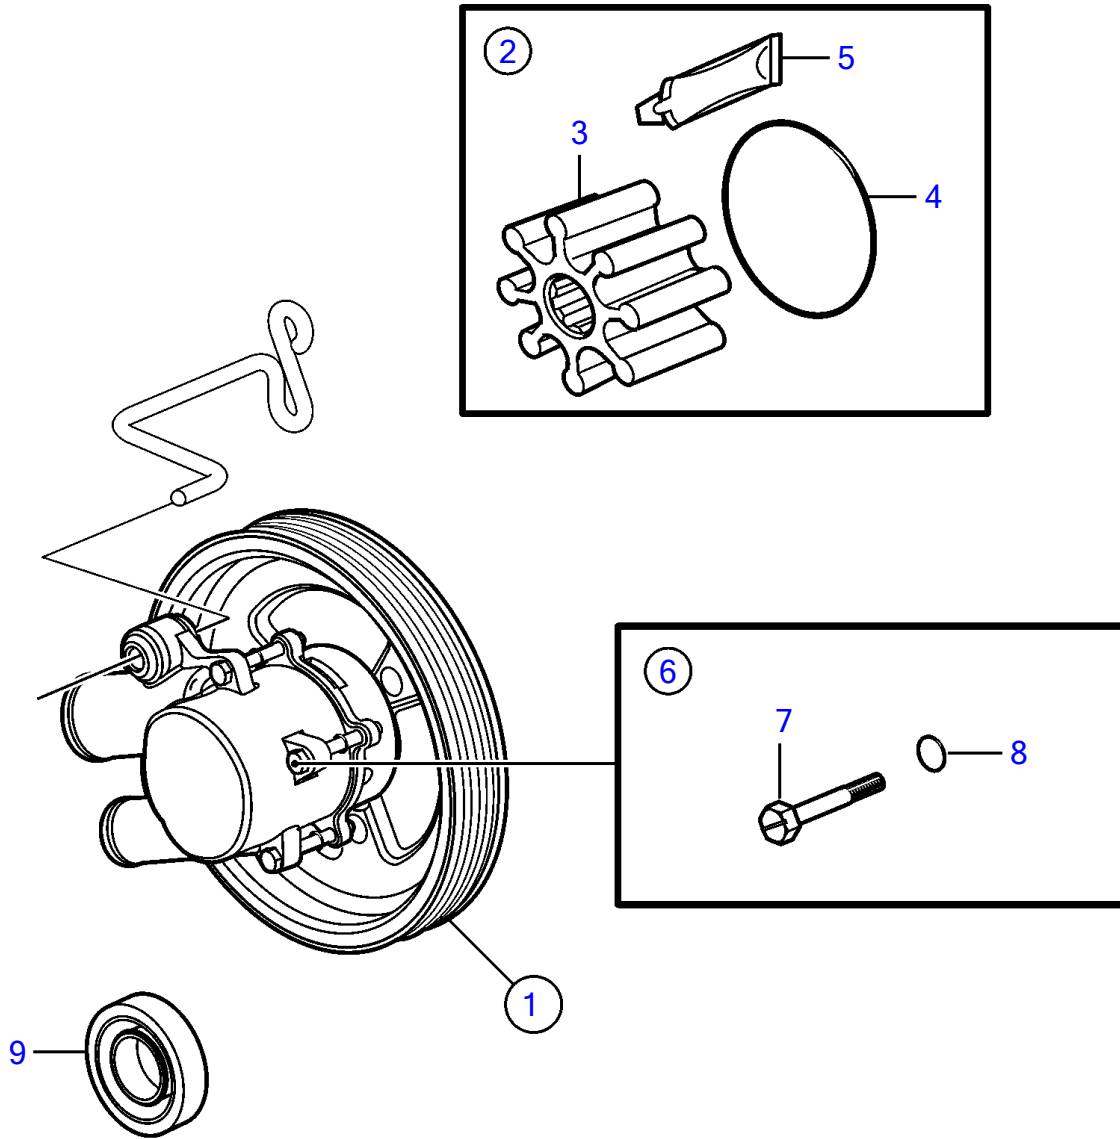

5.7Gi-300-R, 5.7GXi-320-R

5.7Gi-300-R, 5.7GXi-320-R

REF	PART NO.	QTY	DESCRIPTION	NOTES
1	21212799	1	Pump	
2	21213664	1	Impeller kit	
3	21212794	1	• Impeller	
4	3858938	1	• O-ring	
5		1	• Lubricant, glycerin	not sold separately
6	21951332	1	Screw kit	
7		4	• Screw	
8		4	• O-ring	
9	827247	1	Sealing ring	