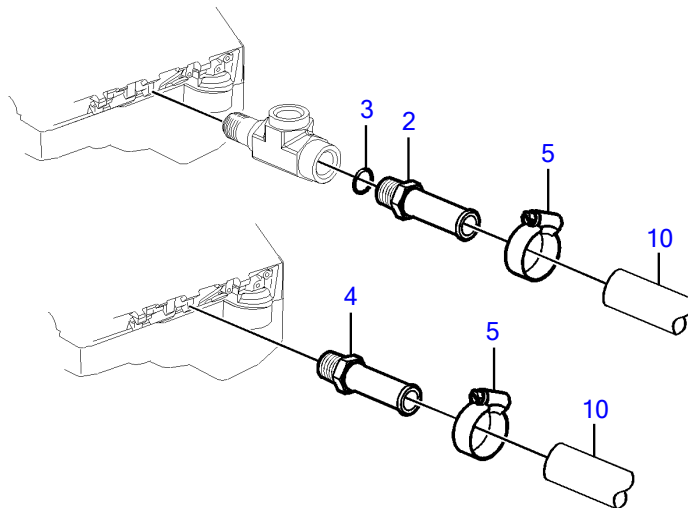

5.7Gi-300-R, 5.7GXi-320-R

5.7Gi-300-R, 5.7GXl-320-R

REF	PART NO.	QTY	DESCRIPTION	NOTES
1	21527832	1	Kit	Kit has other parts that are not used on this engine
2	40005443	1	• Nipple	7/16" - 14 unc
3	976970	1	• • O-ring	
4	856483	1	• Hose connection	1/4"-18 NPTF
5	3852602	4	• Hose clamp	
6	3818035	1	• Fitting	
7	3863068	1	• T-pipe	
8	3854978	2	• Hose clamp	
9	3860613	1	• T-nipple	
10		X	Hose, heater	Hose not supplied with kit.
11		X	Hose	Cut, Circulation pump to heat exchanger
12		X	Heat exchanger	
13		X	Expansion tank	