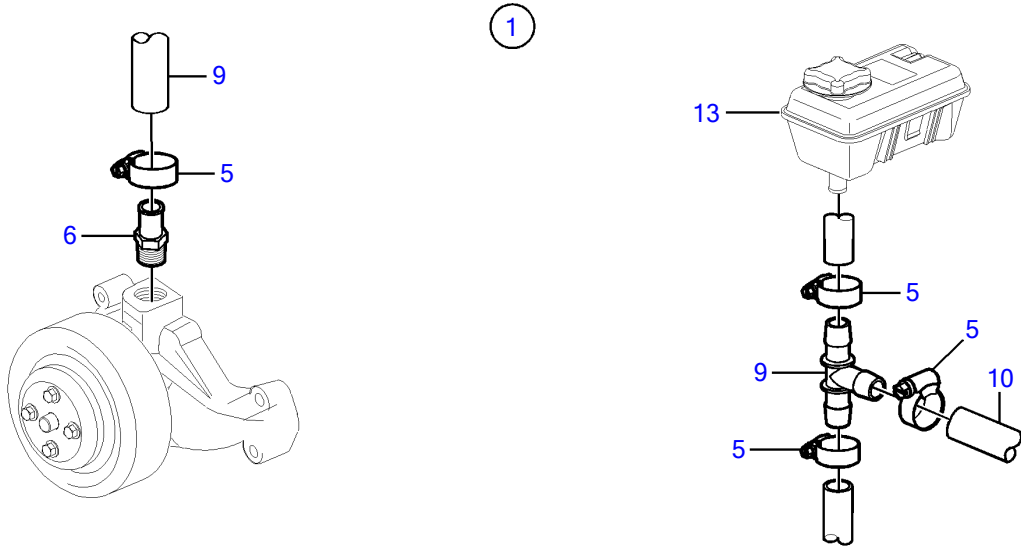

5.7Gi-300-R, 5.7GXi-320-R

5.7Gi-300-R, 5.7GXl-320-R

REF	PART NO.	QTY	DESCRIPTION	NOTES
1	21527832	1	Kit	Kit has other parts that are not used on this engine
2	40005443	1	• Nipple	7/16" - 14 unc
3	976970	1	• • O-ring	
4	856483	1	• Hose connection	1/4"-18 NPTF
5	3852602	4	• Hose clamp	
6	3818035	1	• Fitting	
7	3863068	1	• T-pipe	
8	3854978	2	• Hose clamp	
9	3860613	1	• T-nipple	
10		X	Hose, heater	Hose not supplied with kit.
11		X	Hose	Cut, Circulation pump to heat exchanger
12		X	Heat exchanger	
13		X	Expansion tank	