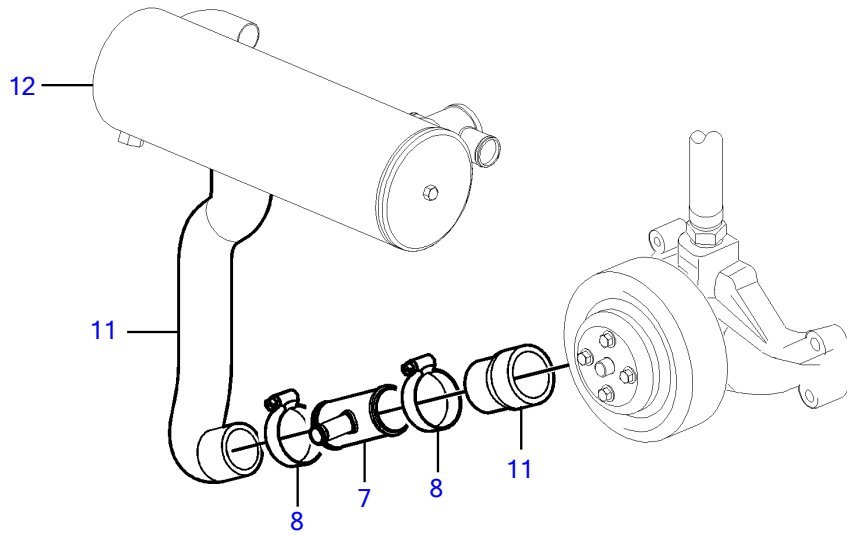

5.7Gi-300-R, 5.7GXi-320-R

5.7Gi-300-R, 5.7GXl-320-R

REF	PART NO.	QTY	DESCRIPTION	NOTES
1	21527832	1	Kit	Kit has other parts that are not used on this engine
2	40005443	1	• Nipple	7/16" - 14 unc
3	976970	1	• • O-ring	
4	856483	1	• Hose connection	1/4"-18 NPTF
5	3852602	4	• Hose clamp	
6	3818035	1	• Fitting	
7	3863068	1	• T-pipe	
8	3854978	2	• Hose clamp	
9	3860613	1	• T-nipple	
10		X	Hose, heater	Hose not supplied with kit.
11		X	Hose	Cut, Circulation pump to heat exchanger
12		X	Heat exchanger	
13		X	Expansion tank	