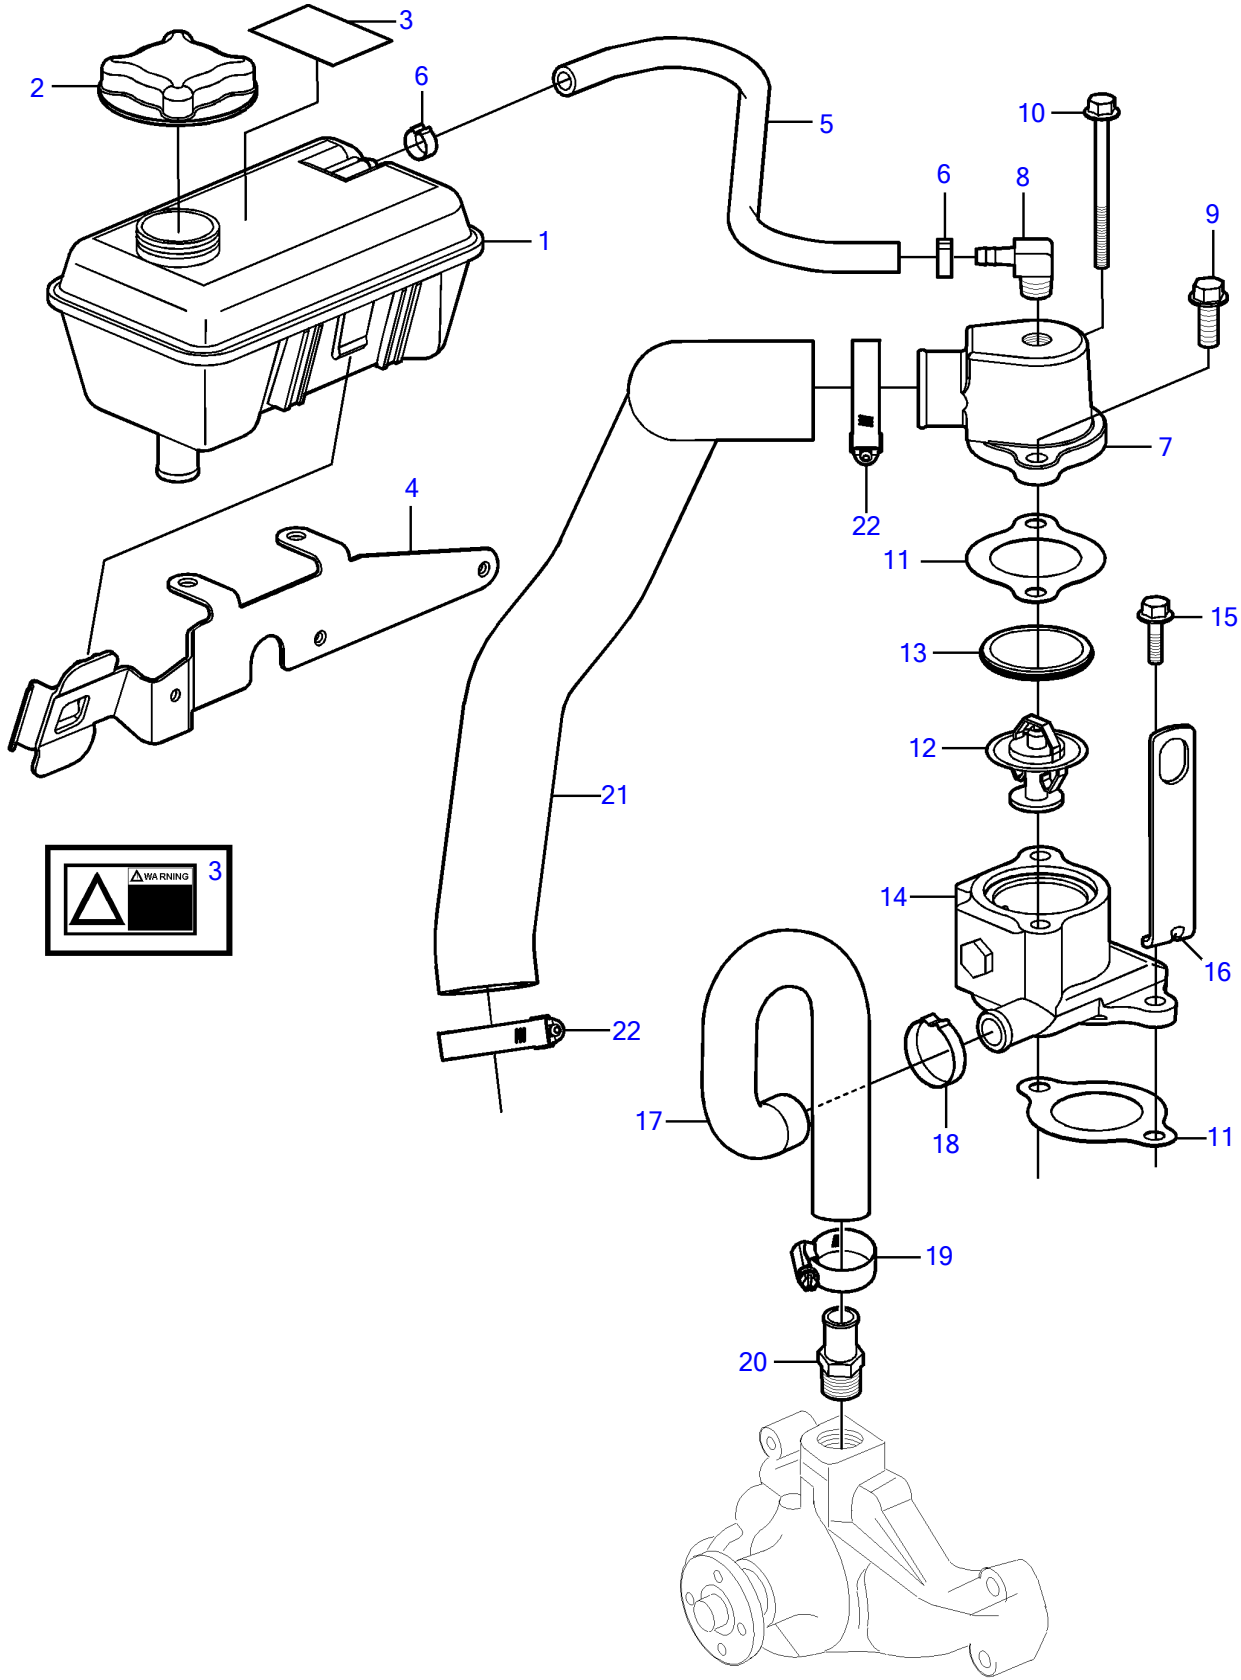

5.7Gi-300-R, 5.7GXi-320-R

5.7Gi-300-R, 5.7GXi-320-R

REF	PART NO.	QTY	DESCRIPTION	SEE SEC.	NOTES
1	861105	1	Expansion tank		
			• Bulletin P-18-4-4	P-18-4-4-EN	Coolant Recommendations for Gas Engines
			• Bulletin p-26-1-7	p-26-1-7-EN	Coolant Capacity, FWC Gas Engines
2	1674083	1	Pressure cap		
3	3858552	1	Decal		Warning!
4	3842583	1	Bracket		
5	3860955	1	Hose		
6	3860413	1	Hose clamp		
	982643	1	Clamp		Oetiker
7	3860555	1	Thermostat housing		
8	3860585	1	Elbow nipple		
9	3860163	1	Flange screw		
10	969189	1	Flange screw		
11	3852111	2	Gasket		
12	3831426	1	Thermostat kit		
13	416033	1	• Sealing ring		
14	3851384	1	Thermostat housing		
15	946671	1	Flange screw		
16	3593503	1	Bracket		
17	3862852	1	Hose		
18	982716	1	Clamp		
19	3863439	1	Hose clamp		
20	983744	1	Hose nipple		
21	3841899	1	Hose		
22	3812304	2	Hose clamp		