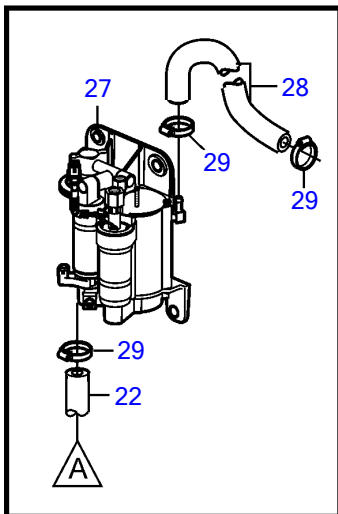

5.7Gi-300-R, 5.7GXi-320-R

5.7Gi-300-R, 5.7GXi-320-R

REF	PART NO.	QTY	DESCRIPTION	SEE SEC.	NOTES
1	3861471	1	Heat exchanger		
2	3858995	1	• Anode		
3	3858993	2	• Gasket		
4	3858992	2	• Cover		
5	3858994	2	• Screw		
6	3863443	2	Hose clamp		
7	3861453	1	Gasket		
8	941814	2	Stud		
9	3595468	1	Bracket		
10	3595466	1	Bracket		
11	3817688	1	Bracket		
12	980933	2	Washer		
13	3857181	2	Flange lock nut		
14	982717	1	Clamp		
	3812302	1	Hose clamp		
15	3817818	1	Hose		
16	3863440	1	Hose clamp		
17	3812303	4	Hose clamp		
18	3860588	1	Hose		Starboard exhaust manifold
19	21552086	1	Hose		Port exhaust manifold
20	3861472	1	Hose		
21	3863438	2	Hose clamp		
22	3860590	1	Hose		Fuel pump
23	982643	1	Clamp		
24	3861485	1	Hose		Expansion tank
25	3812303	1	Hose clamp		
26	(982967)	1	Clamp		Obsolete part
27		1	Fuel pump		See "Fuel system" page
28	3862550	1	Hose		
29	3860413	3	Hose clamp		
30	40005446	1	Fresh water cooling • Bulletin P-26-1-3	P-26-1-3-EN	Freshwater Cooling, 4.3/5.0/5.7L