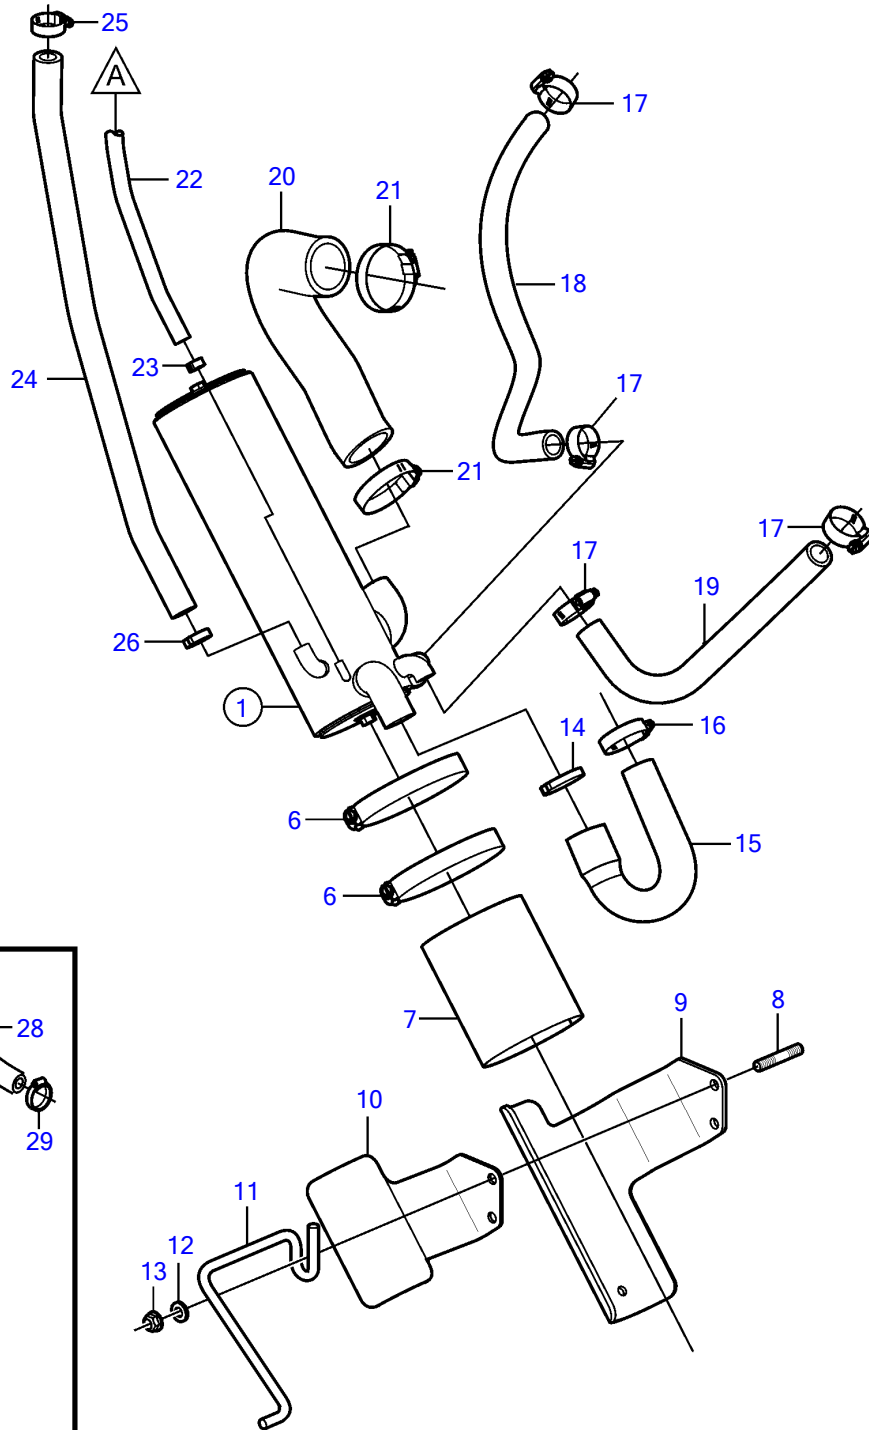

5.7Gi-300-R, 5.7GXi-320-R

5.7Gi-300-R, 5.7GXi-320-R

REF	PART NO.	QTY	DESCRIPTION	SEE SEC.	NOTES
1	3861471	1	Heat exchanger		
2	3858995	1	• Anode		
3	3858993	2	• Gasket		
4	3858992	2	• Cover		
5	3858994	2	• Screw		
6	3863443	2	Hose clamp		
7	3861453	1	Gasket		
8	941814	2	Stud		
9	3595468	1	Bracket		
10	3595466	1	Bracket		
11	3817688	1	Bracket		
12	980933	2	Washer		
13	3857181	2	Flange lock nut		
14	982717	1	Clamp		
	3812302	1	Hose clamp		
15	3817818	1	Hose		
16	3863440	1	Hose clamp		
17	3812303	4	Hose clamp		
18	3860588	1	Hose		Starboard exhaust manifold
19	21552086	1	Hose		Port exhaust manifold
20	3861472	1	Hose		
21	3863438	2	Hose clamp		
22	3860590	1	Hose		Fuel pump
23	982643	1	Clamp		
24	3861485	1	Hose		Expansion tank
25	3812303	1	Hose clamp		
26	(982967)	1	Clamp		Obsolete part
27		1	Fuel pump		See "Fuel system" page
28	3862550	1	Hose		
29	3860413	3	Hose clamp		
30	40005446	1	Fresh water cooling • Bulletin P-26-1-3	P-26-1-3-EN	Freshwater Cooling, 4.3/5.0/5.7L