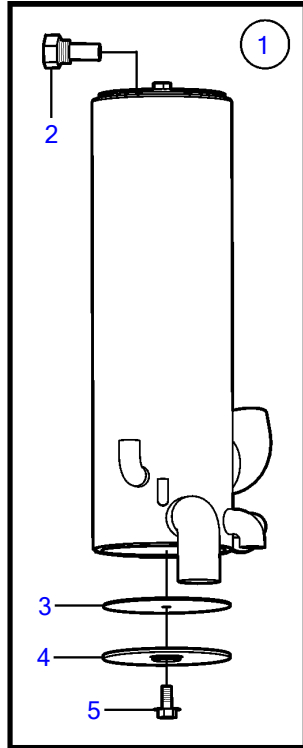

5.7Gi-300-R, 5.7GXi-320-R

5.7Gi-300-R, 5.7GXi-320-R

REF	PART NO.	QTY	DESCRIPTION	SEE SEC.	NOTES
1	3861471	1	Heat exchanger		
2	3858995	1	• Anode		
3	3858993	2	• Gasket		
4	3858992	2	• Cover		
5	3858994	2	• Screw		
6	3863443	2	Hose clamp		
7	3861453	1	Gasket		
8	941814	2	Stud		
9	3595468	1	Bracket		
10	3595466	1	Bracket		
11	3817688	1	Bracket		
12	980933	2	Washer		
13	3857181	2	Flange lock nut		
14	982717	1	Clamp		
	3812302	1	Hose clamp		
15	3817818	1	Hose		
16	3863440	1	Hose clamp		
17	3812303	4	Hose clamp		
18	3860588	1	Hose		Starboard exhaust manifold
19	21552086	1	Hose		Port exhaust manifold
20	3861472	1	Hose		
21	3863438	2	Hose clamp		
22	3860590	1	Hose		Fuel pump
23	982643	1	Clamp		
24	3861485	1	Hose		Expansion tank
25	3812303	1	Hose clamp		
26	(982967)	1	Clamp		Obsolete part
27		1	Fuel pump		See "Fuel system" page
28	3862550	1	Hose		
29	3860413	3	Hose clamp		
30	40005446	1	Fresh water cooling • Bulletin P-26-1-3	P-26-1-3-EN	Freshwater Cooling, 4.3/5.0/5.7L