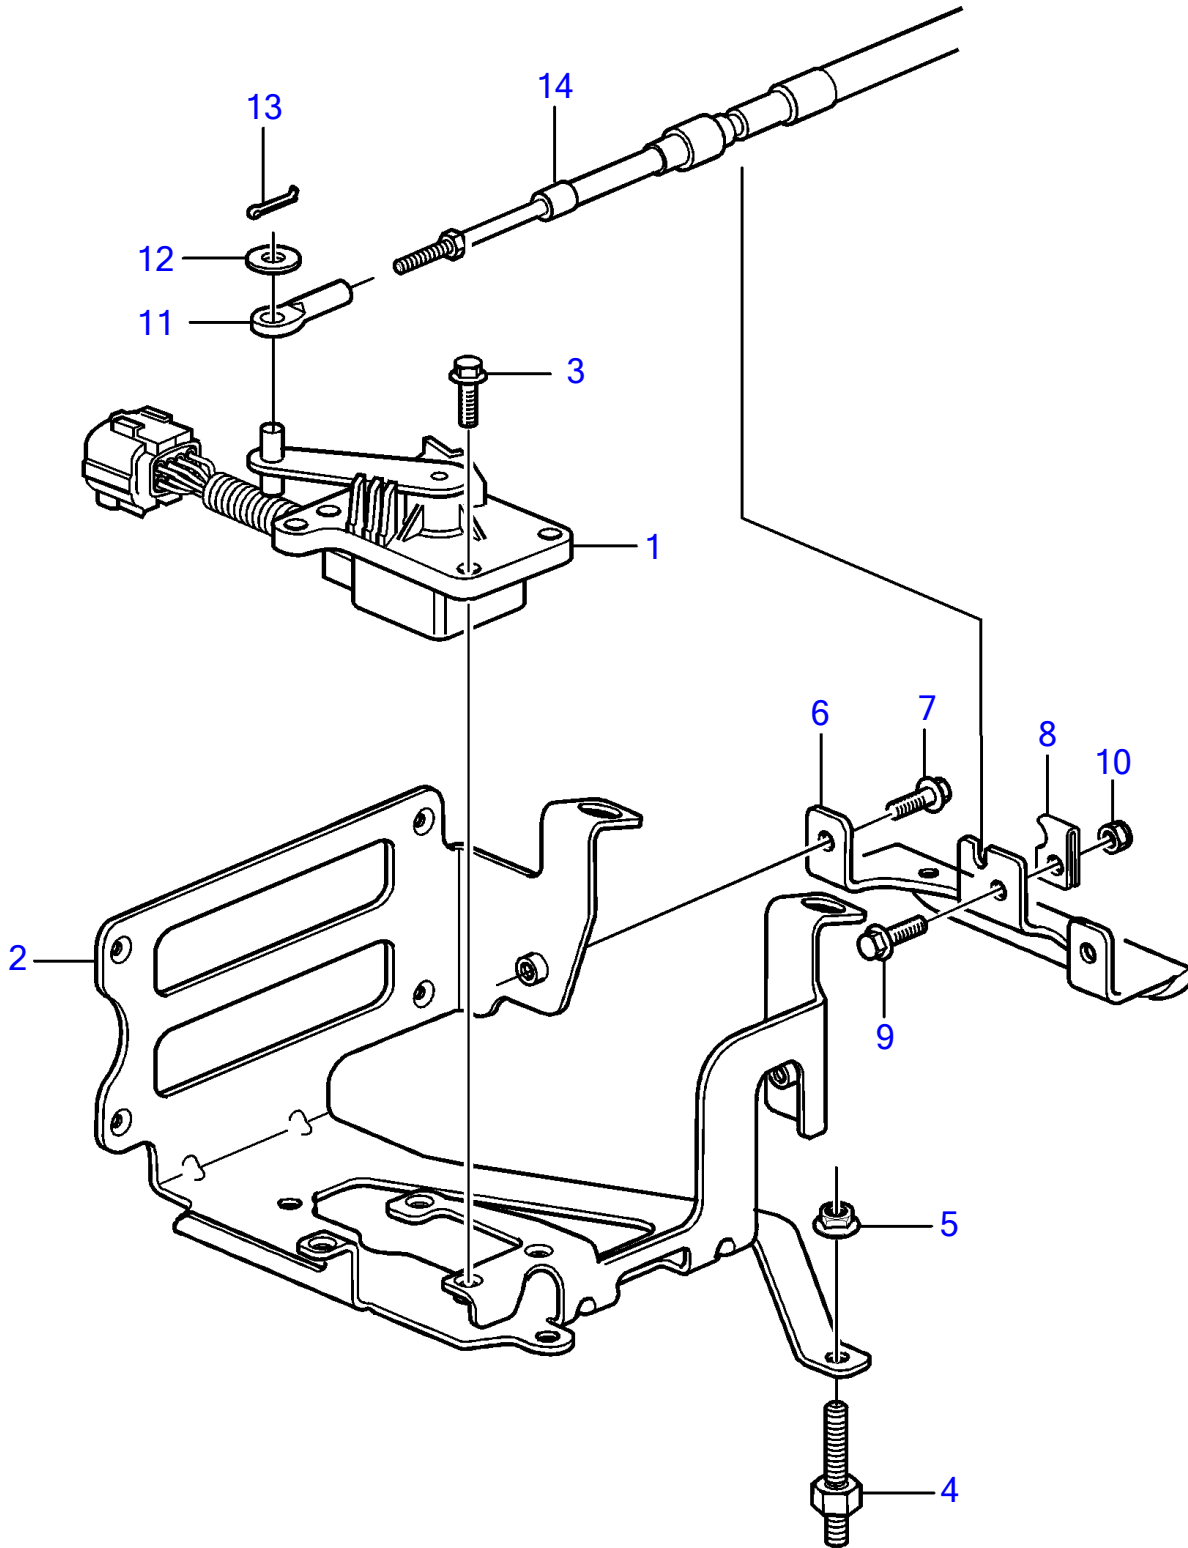

5.7Gi-300-R, 5.7GXi-320-R

5.7Gi-300-R, 5.7GXl-320-R

REF	PART NO.	QTY	DESCRIPTION	NOTES
1	21560199	1	Throttle control	
2	21399636	1	Bracket	
3	946544	4	Flange screw	
4	3594748	1	Spacer screw	L=45mm
	3594749	2	Spacer screw	L=40mm
5	981124	3	Flange nut	
6	21399642	1	Bracket	
7	946544	2	Flange screw	
8	21238028	1	Clip	
9	965175	1	Flange screw	
10	3842765	1	Nut retainer	
11	3850941	1	Adapter	
12	3852193	1	Washer	
13	3852052	1	Split pin	
14		1	Cable	