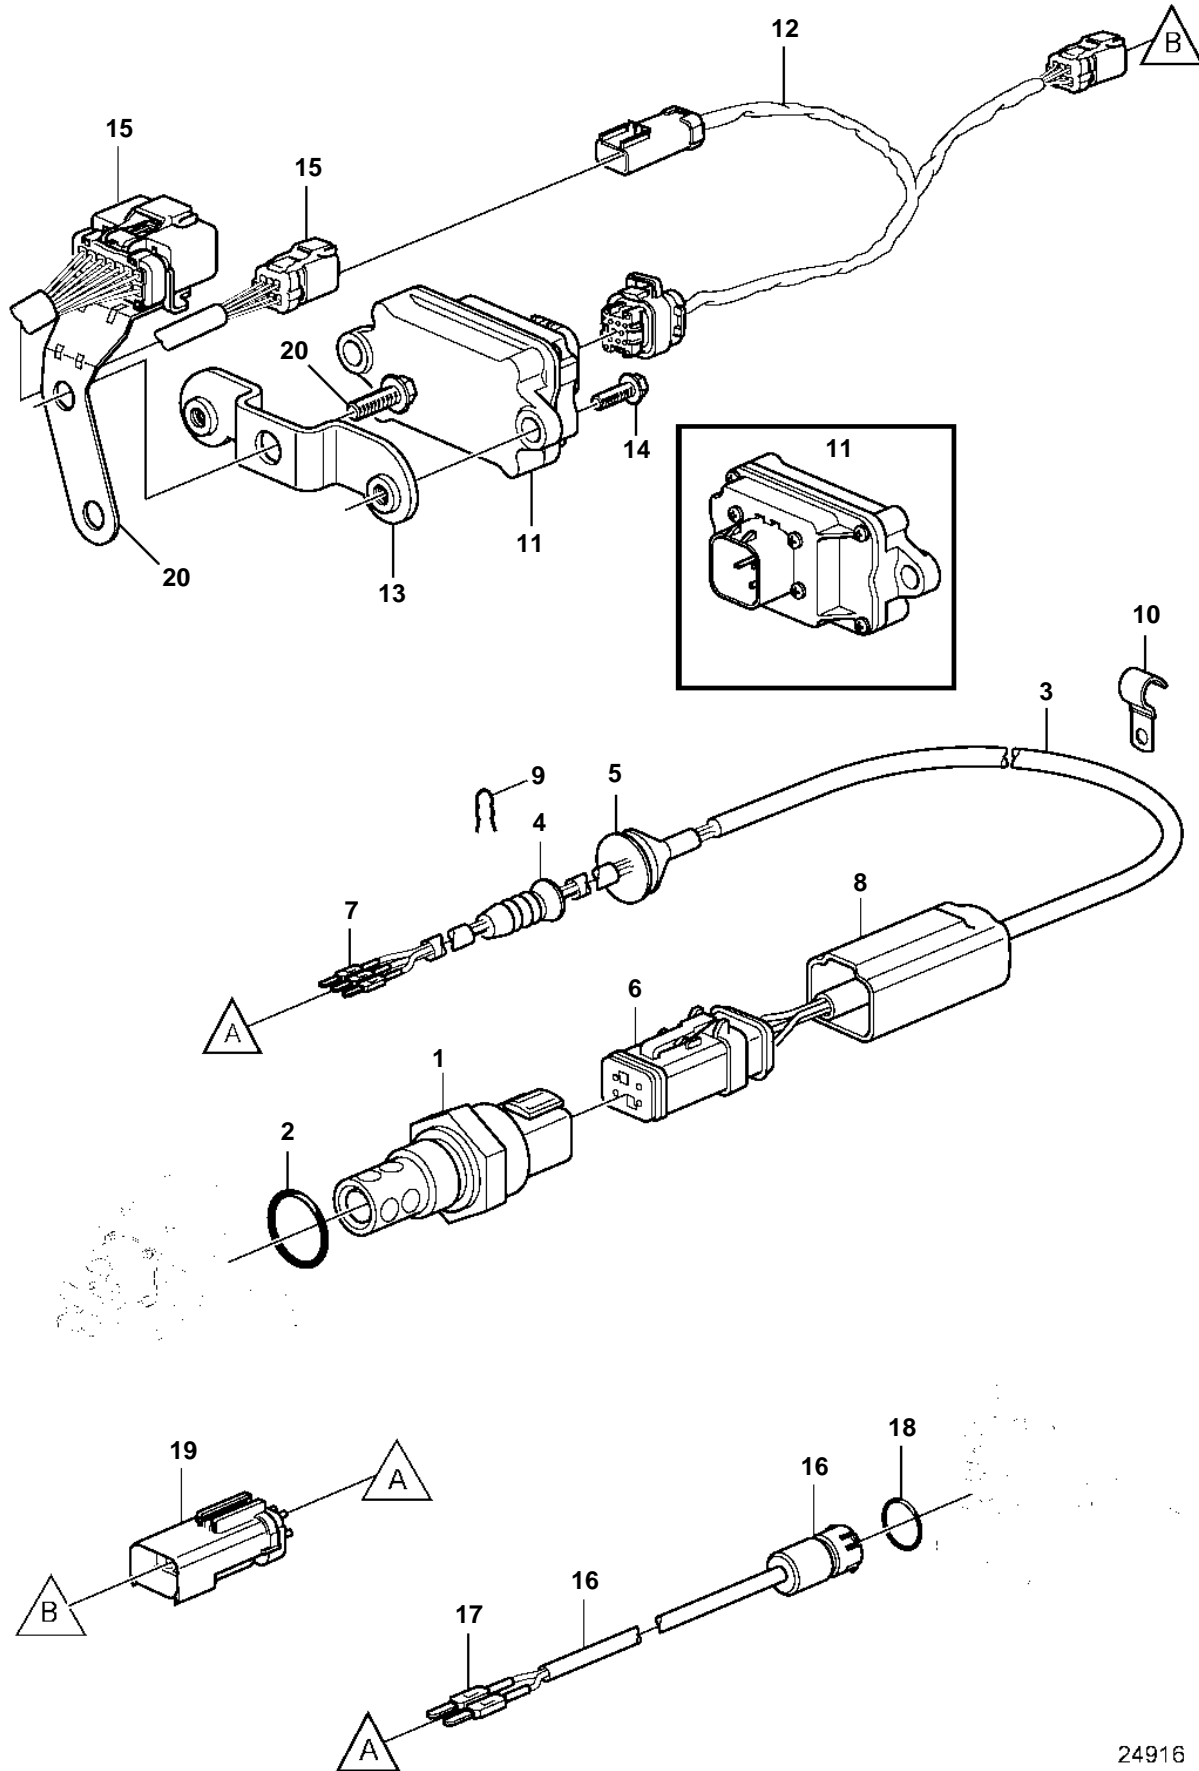

5.7Gi-300-JF, 5.7GXi-JF, 5.7Gi-300-N, 5.7GXi-N

5.7Gi-300-JF, 5.7GXi-JF, 5.7Gi-300-N, 5.7GXi-N

REF	PART NO.	QTY	DESCRIPTION	NOTES
1	21174634	1	Sensor	WID- water in drive oil
2		1	• O-ring	not sold separately
3	21124251	1	Wiring harness	
4		1	• Plug	not sold separately
5		1	• Grommet	not sold separately
6		1	• Connector housing	
		1	• • Seal	not sold separately
7		3	• Terminal	not sold separately
8		1	• Boot	not sold separately
9	3852555	1	Retainer	
10	21174636	6	Attaching clamp	
11	21206915	1	Module	
12	21206919	1	Wiring harness	
		3	• Connector housing	not sold separately
		X	• Terminal	not sold separately
13	21210873	1	Bracket	
14	946544	2	Flange screw	
15		X	Cable harness, engine	
16	21292836	1	Sensor	WIB - water in bellows
		1	• Housing	not sold separately
17		2	• Terminal	not sold separately
18	3852033	1	• O-ring	
19		1	Connector housing	
20		X		see engine catalog, "Engine Harness" section