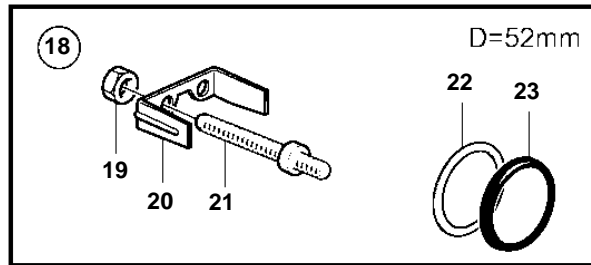

5.7Gi-300-J, 5.7Gi-300-JF, 5.7OSi-300-J, 5.7OSi-300-JF, 5.7GXi-J, 5.7GXi-JF, 5.7OSXi-J, 5.7OSXi-JF, 5.7Gi-300-N, 5.7GXi-N

5.7Gi-300-J, 5.7Gi-300-JF, 5.7OSi-300-J, 5.7OSi-300-JF, 5.7GXi-J, 5.7GXi-JF, 5.7OSXi-J, 5.7OSXi-JF, 5.7Gi-300-N, 5.7GXi-N

REF	PART NO.	QTY	DESCRIPTION	NOTES
1	874919	1	Oil pressure gauge	Black 0-100 psi
	874932	1	Oil pressure gauge	White, 0-100 psi
	874908	1	Oil pressure gauge	Black, 0-7 bar
	874923	1	Oil pressure gauge	White, 0-7 bar
2	3812881	1	Instrument	Black, Analog
	3812911	1	Instrument	White, Analog
3	881648	1	Trimmer	Black, Digital
	881654	1	Trimmer	White, Digital
4	874904	1	Thermometer, coolant water	Black, 0-120° C
	874921	1	Thermometer, coolant water	White, 0-120° C
	874918	1	Thermometer, coolant water	Black, 40-250° F
	874931	1	Thermometer, coolant water	White, 40-250° F
5	881649	1	Voltmeter	12V, Black
	881658	1	Voltmeter	12V, White
6	874915	1	Instrument, alarm	Black
	874927	1	Instrument, alarm	White
7	874914	1	Fuel gauge	Black
	874926	1	Fuel gauge	White
8	3809992	1	Water level gauge, water tank	Black
	3809993	1	Water level gauge, water tank	White
9	3812914	1	Rudder indicator	Black
	3812917	1	Rudder indicator	White
10	874709	1	Mounting kit	Black
11	874450	1	· Attaching ring	
12	874707	1	· Gasket	
13	874448	1	· Ring	
14	874733	1	Mounting kit	Chrome
15	874450	1	· Attaching ring	
16	874707	1	· Gasket	
17	874731	1	· Ring	
18	881611	1	Brace kit	Black
19	881610	2	· Nut	
20	881607	1	· Brace	
21	881609	2	· Stud	
22	874707	1	· Gasket	
23	874448	1	· Ring	
24	881613	1	Brace kit	Chrome
25	881610	2	· Nut	
26	881607	1	· Brace	
27	881609	2	· Stud	
28	874707	1	· Gasket	
29	874731	1	· Ring	
30	874843	1	X-ring	For flush mounting.
31	874759	1	Extension cable/verl	L=1000mm
	3807043	1	Extension cable/verl	L=3000mm
32	3817974	1	Alarm