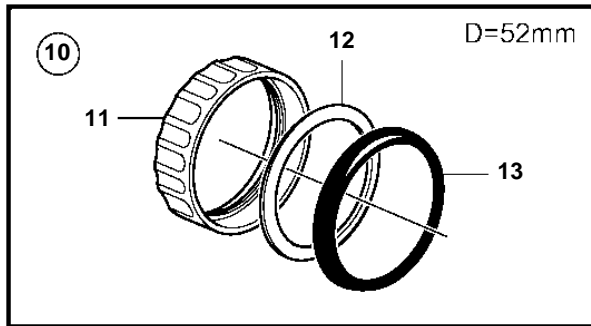

5.7Gi-300-J, 5.7Gi-300-JF, 5.7OSi-300-J, 5.7OSi-300-JF, 5.7GXi-J, 5.7GXi-JF, 5.7OSXi-J, 5.7OSXi-JF, 5.7Gi-300-N, 5.7GXi-N

5.7Gi-300-J, 5.7Gi-300-JF, 5.7OSi-300-J, 5.7OSi-300-JF, 5.7GXi-J, 5.7GXi-JF, 5.7OSXi-J, 5.7OSXi-JF, 5.7Gi-300-N, 5.7GXi-N

REF	PART NO.	QTY	DESCRIPTION	NOTES
1	874919	1	Oil pressure gauge	Black 0-100 psi
	874932	1	Oil pressure gauge	White, 0-100 psi
	874908	1	Oil pressure gauge	Black, 0-7 bar
	874923	1	Oil pressure gauge	White, 0-7 bar
2	3812881	1	Instrument	Black, Analog
	3812911	1	Instrument	White, Analog
3	881648	1	Trimmer	Black, Digital
	881654	1	Trimmer	White, Digital
4	874904	1	Thermometer, coolant water	Black, 0-120° C
	874921	1	Thermometer, coolant water	White, 0-120° C
	874918	1	Thermometer, coolant water	Black, 40-250° F
	874931	1	Thermometer, coolant water	White, 40-250° F
5	881649	1	Voltmeter	12V, Black
	881658	1	Voltmeter	12V, White
6	874915	1	Instrument, alarm	Black
	874927	1	Instrument, alarm	White
7	874914	1	Fuel gauge	Black
	874926	1	Fuel gauge	White
8	3809992	1	Water level gauge, water tank	Black
	3809993	1	Water level gauge, water tank	White
9	3812914	1	Rudder indicator	Black
	3812917	1	Rudder indicator	White
10	874709	1	Mounting kit	Black
11	874450	1	· Attaching ring	
12	874707	1	· Gasket	
13	874448	1	· Ring	
14	874733	1	Mounting kit	Chrome
15	874450	1	· Attaching ring	
16	874707	1	· Gasket	
17	874731	1	· Ring	
18	881611	1	Brace kit	Black
19	881610	2	· Nut	
20	881607	1	· Brace	
21	881609	2	· Stud	
22	874707	1	· Gasket	
23	874448	1	· Ring	
24	881613	1	Brace kit	Chrome
25	881610	2	· Nut	
26	881607	1	· Brace	
27	881609	2	· Stud	
28	874707	1	· Gasket	
29	874731	1	· Ring	
30	874843	1	X-ring	For flush mounting.
31	874759	1	Extension cable/verl	L=1000mm
	3807043	1	Extension cable/verl	L=3000mm
32	3817974	1	Alarm