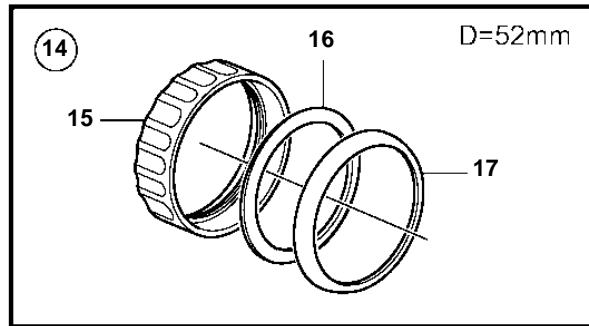

5.7Gi-300-J, 5.7Gi-300-JF, 5.7OSi-300-J, 5.7OSi-300-JF, 5.7GXi-J, 5.7GXi-JF, 5.7OSXi-J, 5.7OSXi-JF, 5.7Gi-300-N, 5.7GXi-N

5.7Gi-300-J, 5.7Gi-300-JF, 5.7OSi-300-J, 5.7OSi-300-JF, 5.7GXi-J, 5.7GXi-JF, 5.7OSXi-J, 5.7OSXi-JF, 5.7Gi-300-N, 5.7GXi-N

REF	PART NO.	QTY	DESCRIPTION	NOTES
1	874919	1	Oil pressure gauge	Black 0-100 psi
	874932	1	Oil pressure gauge	White, 0-100 psi
	874908	1	Oil pressure gauge	Black, 0-7 bar
	874923	1	Oil pressure gauge	White, 0-7 bar
2	3812881	1	Instrument	Black, Analog
	3812911	1	Instrument	White, Analog
3	881648	1	Trimmer	Black, Digital
	881654	1	Trimmer	White, Digital
4	874904	1	Thermometer, coolant water	Black, 0-120° C
	874921	1	Thermometer, coolant water	White, 0-120° C
	874918	1	Thermometer, coolant water	Black, 40-250° F
	874931	1	Thermometer, coolant water	White, 40-250° F
5	881649	1	Voltmeter	12V, Black
	881658	1	Voltmeter	12V, White
6	874915	1	Instrument, alarm	Black
	874927	1	Instrument, alarm	White
7	874914	1	Fuel gauge	Black
	874926	1	Fuel gauge	White
8	3809992	1	Water level gauge, water tank	Black
	3809993	1	Water level gauge, water tank	White
9	3812914	1	Rudder indicator	Black
	3812917	1	Rudder indicator	White
10	874709	1	Mounting kit	Black
11	874450	1	· Attaching ring	
12	874707	1	· Gasket	
13	874448	1	· Ring	
14	874733	1	Mounting kit	Chrome
15	874450	1	· Attaching ring	
16	874707	1	· Gasket	
17	874731	1	· Ring	
18	881611	1	Brace kit	Black
19	881610	2	· Nut	
20	881607	1	· Brace	
21	881609	2	· Stud	
22	874707	1	· Gasket	
23	874448	1	· Ring	
24	881613	1	Brace kit	Chrome
25	881610	2	· Nut	
26	881607	1	· Brace	
27	881609	2	· Stud	
28	874707	1	· Gasket	
29	874731	1	· Ring	
30	874843	1	X-ring	For flush mounting.
31	874759	1	Extension cable/verl	L=1000mm
	3807043	1	Extension cable/verl	L=3000mm
32	3817974	1	Alarm