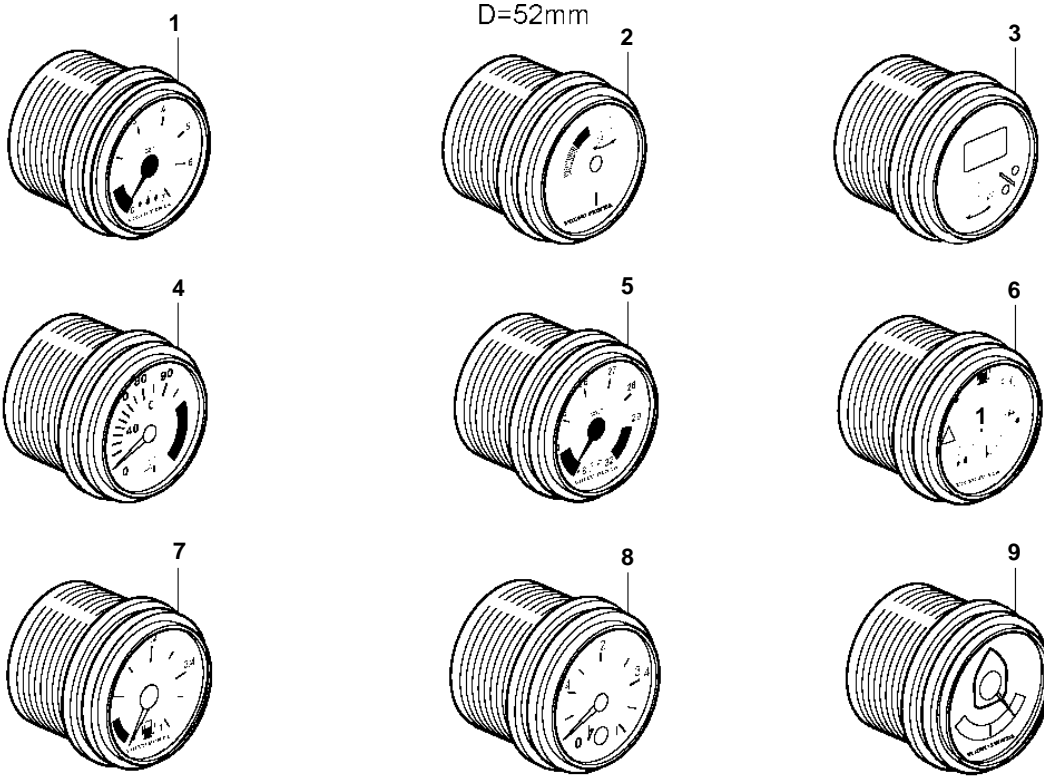

5.7Gi-300-J, 5.7Gi-300-JF, 5.7OSi-300-J, 5.7OSi-300-JF, 5.7GXi-J, 5.7GXi-JF, 5.7OSXi-J, 5.7OSXi-JF, 5.7Gi-300-N, 5.7GXi-N

5.7Gi-300-J, 5.7Gi-300-JF, 5.7OSi-300-J, 5.7OSi-300-JF, 5.7GXi-J, 5.7GXi-JF, 5.7OSXi-J, 5.7OSXi-JF, 5.7Gi-300-N, 5.7GXi-N

REF	PART NO.	QTY	DESCRIPTION	NOTES
1	874919	1	Oil pressure gauge	Black 0-100 psi
	874932	1	Oil pressure gauge	White, 0-100 psi
	874908	1	Oil pressure gauge	Black, 0-7 bar
	874923	1	Oil pressure gauge	White, 0-7 bar
2	3812881	1	Instrument	Black, Analog
	3812911	1	Instrument	White, Analog
3	881648	1	Trimmer	Black, Digital
	881654	1	Trimmer	White, Digital
4	874904	1	Thermometer, coolant water	Black, 0-120° C
	874921	1	Thermometer, coolant water	White, 0-120° C
	874918	1	Thermometer, coolant water	Black, 40-250° F
	874931	1	Thermometer, coolant water	White, 40-250° F
5	881649	1	Voltmeter	12V, Black
	881658	1	Voltmeter	12V, White
6	874915	1	Instrument, alarm	Black
	874927	1	Instrument, alarm	White
7	874914	1	Fuel gauge	Black
	874926	1	Fuel gauge	White
8	3809992	1	Water level gauge, water tank	Black
	3809993	1	Water level gauge, water tank	White
9	3812914	1	Rudder indicator	Black
	3812917	1	Rudder indicator	White
10	874709	1	Mounting kit	Black
11	874450	1	· Attaching ring	
12	874707	1	· Gasket	
13	874448	1	· Ring	
14	874733	1	Mounting kit	Chrome
15	874450	1	· Attaching ring	
16	874707	1	· Gasket	
17	874731	1	· Ring	
18	881611	1	Brace kit	Black
19	881610	2	· Nut	
20	881607	1	· Brace	
21	881609	2	· Stud	
22	874707	1	· Gasket	
23	874448	1	· Ring	
24	881613	1	Brace kit	Chrome
25	881610	2	· Nut	
26	881607	1	· Brace	
27	881609	2	· Stud	
28	874707	1	· Gasket	
29	874731	1	· Ring	
30	874843	1	X-ring	For flush mounting.
31	874759	1	Extension cable/verl	L=1000mm
	3807043	1	Extension cable/verl	L=3000mm
32	3817974	1	Alarm