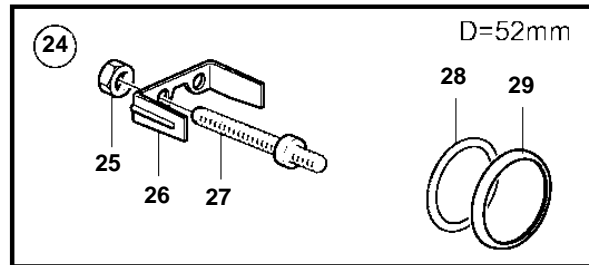

5.7Gi-300-J, 5.7Gi-300-JF, 5.7OSi-300-J, 5.7OSi-300-JF, 5.7GXi-J, 5.7GXi-JF, 5.7OSXi-J, 5.7OSXi-JF, 5.7Gi-300-N, 5.7GXi-N

5.7Gi-300-J, 5.7Gi-300-JF, 5.7OSi-300-J, 5.7OSi-300-JF, 5.7GXi-J, 5.7GXi-JF, 5.7OSXi-J, 5.7OSXi-JF, 5.7Gi-300-N, 5.7GXi-N

REF	PART NO.	QTY	DESCRIPTION	NOTES
1	874919	1	Oil pressure gauge	Black 0-100 psi
	874932	1	Oil pressure gauge	White, 0-100 psi
	874908	1	Oil pressure gauge	Black, 0-7 bar
	874923	1	Oil pressure gauge	White, 0-7 bar
2	3812881	1	Instrument	Black, Analog
	3812911	1	Instrument	White, Analog
3	881648	1	Trimmer	Black, Digital
	881654	1	Trimmer	White, Digital
4	874904	1	Thermometer, coolant water	Black, 0-120° C
	874921	1	Thermometer, coolant water	White, 0-120° C
	874918	1	Thermometer, coolant water	Black, 40-250° F
	874931	1	Thermometer, coolant water	White, 40-250° F
5	881649	1	Voltmeter	12V, Black
	881658	1	Voltmeter	12V, White
6	874915	1	Instrument, alarm	Black
	874927	1	Instrument, alarm	White
7	874914	1	Fuel gauge	Black
	874926	1	Fuel gauge	White
8	3809992	1	Water level gauge, water tank	Black
	3809993	1	Water level gauge, water tank	White
9	3812914	1	Rudder indicator	Black
	3812917	1	Rudder indicator	White
10	874709	1	Mounting kit	Black
11	874450	1	· Attaching ring	
12	874707	1	· Gasket	
13	874448	1	· Ring	
14	874733	1	Mounting kit	Chrome
15	874450	1	· Attaching ring	
16	874707	1	· Gasket	
17	874731	1	· Ring	
18	881611	1	Brace kit	Black
19	881610	2	· Nut	
20	881607	1	· Brace	
21	881609	2	· Stud	
22	874707	1	· Gasket	
23	874448	1	· Ring	
24	881613	1	Brace kit	Chrome
25	881610	2	· Nut	
26	881607	1	· Brace	
27	881609	2	· Stud	
28	874707	1	· Gasket	
29	874731	1	· Ring	
30	874843	1	X-ring	For flush mounting.
31	874759	1	Extension cable/verl	L=1000mm
	3807043	1	Extension cable/verl	L=3000mm
32	3817974	1	Alarm