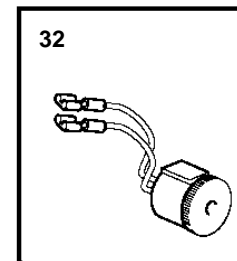

5.7Gi-300-J, 5.7Gi-300-JF, 5.7OSi-300-J, 5.7OSi-300-JF, 5.7GXi-J, 5.7GXi-JF, 5.7OSXi-J, 5.7OSXi-JF, 5.7Gi-300-N, 5.7GXi-N

5.7Gi-300-J, 5.7Gi-300-JF, 5.7OSi-300-J, 5.7OSi-300-JF, 5.7GXi-J, 5.7GXi-JF, 5.7OSXi-J, 5.7OSXi-JF, 5.7Gi-300-N, 5.7GXi-N

REF	PART NO.	QTY	DESCRIPTION	NOTES
1	874919	1	Oil pressure gauge	Black 0-100 psi
	874932	1	Oil pressure gauge	White, 0-100 psi
	874908	1	Oil pressure gauge	Black, 0-7 bar
	874923	1	Oil pressure gauge	White, 0-7 bar
2	3812881	1	Instrument	Black, Analog
	3812911	1	Instrument	White, Analog
3	881648	1	Trimmer	Black, Digital
	881654	1	Trimmer	White, Digital
4	874904	1	Thermometer, coolant water	Black, 0-120° C
	874921	1	Thermometer, coolant water	White, 0-120° C
	874918	1	Thermometer, coolant water	Black, 40-250° F
	874931	1	Thermometer, coolant water	White, 40-250° F
5	881649	1	Voltmeter	12V, Black
	881658	1	Voltmeter	12V, White
6	874915	1	Instrument, alarm	Black
	874927	1	Instrument, alarm	White
7	874914	1	Fuel gauge	Black
	874926	1	Fuel gauge	White
8	3809992	1	Water level gauge, water tank	Black
	3809993	1	Water level gauge, water tank	White
9	3812914	1	Rudder indicator	Black
	3812917	1	Rudder indicator	White
10	874709	1	Mounting kit	Black
11	874450	1	· Attaching ring	
12	874707	1	· Gasket	
13	874448	1	· Ring	
14	874733	1	Mounting kit	Chrome
15	874450	1	· Attaching ring	
16	874707	1	· Gasket	
17	874731	1	· Ring	
18	881611	1	Brace kit	Black
19	881610	2	· Nut	
20	881607	1	· Brace	
21	881609	2	· Stud	
22	874707	1	· Gasket	
23	874448	1	· Ring	
24	881613	1	Brace kit	Chrome
25	881610	2	· Nut	
26	881607	1	· Brace	
27	881609	2	· Stud	
28	874707	1	· Gasket	
29	874731	1	· Ring	
30	874843	1	X-ring	For flush mounting.
31	874759	1	Extension cable/verl	L=1000mm
	3807043	1	Extension cable/verl	L=3000mm
32	3817974	1	Alarm