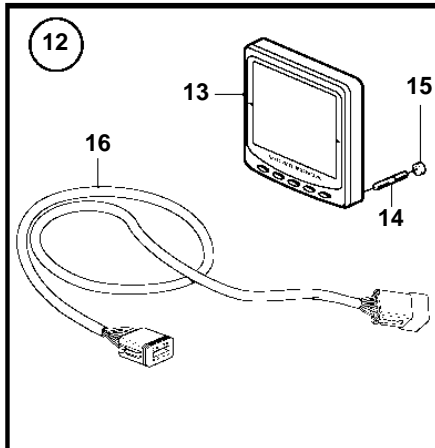

5.7Gi-300-J, 5.7Gi-300-JF, 5.7OSi-300-J, 5.7OSi-300-JF, 5.7GXi-J, 5.7GXi-JF, 5.7OSXi-J, 5.7OSXi-JF, 5.7Gi-300-N, 5.7GXi-N

5.7Gi-300-J, 5.7Gi-300-JF, 5.7OSi-300-J, 5.7OSi-300-JF, 5.7GXi-J, 5.7GXi-JF, 5.7OSXi-J, 5.7OSXi-JF, 5.7Gi-300-N, 5.7GXi-N

REF	PART NO.	QTY	DESCRIPTION	SEE SEC.	NOTES
1	881801	1	Wiring harness		Included in EVC cable kit 3587052., L=2,0m
2	3587071	1	Starter switch		
3	859953	1	• Key		State key code when ordering.
			• Bulletin 49-30	49-30-EN	Key P/N 859953
4	3887304	1	Control unit		
			• Bulletin P-28-4-11	P-28-4-11-EN	Deleted Control Units
4	3589927	1	Software		Warehouse programming. This p/n can not be ordered, but will be used for invoicing.
	3589926	1	Software		Vodia-programming. This p/n can not be ordered, but will be used for invoicing.
5	21207240	1	Wiring harness		HIU to Engine.
6	3807228	1	Wiring harness		For Trim instrument and Instrument light, L=0.5m
7	3807229	1	Wiring harness		For fuel level sender, L=5.0m
8	3885806	1	Wiring harness		For trim pump and trim sender, Included in EVC cable kit 3587052., L=5.0m
9	3842733	1	Extension cable\verl		L=3.0m, 6-Way
	3842734	1	Extension cable\verl		L=5.0m, 6-Way
	3842735	1	Extension cable\verl		L=7.0m, 6-Way
	3842736	1	Extension cable\verl		L=9.0m, 6-Way
	3842737	1	Extension cable\verl		L=11.0m, 6-Way
10	888248	1	Extension cable\verl		Multilink., L=10.0' (3.0m), 8-way.
	888249	1	Extension cable\verl		L=5.0m, 8-way.
	888250	1	Extension cable\verl		L=23.0' (7.0m), 8-way.
	888251	1	Extension cable\verl		L=9.0m, 8-way.
	888253	1	Extension cable\verl		L=11,00m, 8-way.
11	3840433	1	Sealing plug		Plug for connection in HIU when reverse gear is used.
12	3884818	1	Display, kit		Replaced by 3849972
	3849972	1	Display		Replaced by 3595108
	3595108	1	Display		Replaced by 21173162
	21173162	1	Display		
13		1	• Display		
14	830928	4	• Stud		
15	830930	4	• Nut		
16	3588207	1	• Cable kit		
17	3848966	1	Control unit		
			• Bulletin P-38-1-1	P-38-1-1-EN	ADU - Automatic Dimmer Unit
18	873112	1	Position sensor		SOLAS
19	3594603	1	Wiring harness		SOLAS