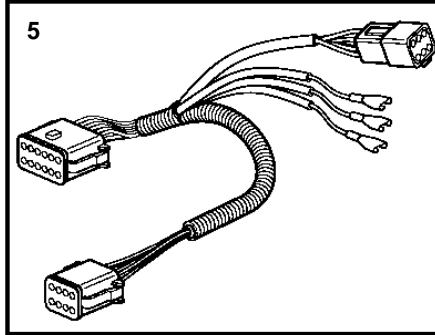

5.7Gi-300-J, 5.7Gi-300-JF, 5.7OSi-300-J, 5.7OSi-300-JF, 5.7GXi-J, 5.7GXi-JF, 5.7OSXi-J, 5.7OSXi-JF, 5.7Gi-300-N, 5.7GXi-N

5.7Gi-300-J, 5.7Gi-300-JF, 5.7OSi-300-J, 5.7OSi-300-JF, 5.7GXi-J, 5.7GXi-JF, 5.7OSXi-J, 5.7OSXi-JF, 5.7Gi-300-N, 5.7GXi-N

REF	PART NO.	QTY	DESCRIPTION	SEE SEC.	NOTES
1	881801	1	Wiring harness		Included in EVC cable kit 3587052., L=2,0m
2	3587071	1	Starter switch		
3	859953	1	• Key		State key code when ordering.
			• Bulletin 49-30	49-30-EN	Key P/N 859953
4	3887304	1	Control unit		
			• Bulletin P-28-4-11	P-28-4-11-EN	Deleted Control Units
4	3589927	1	Software		Warehouse programming. This p/n can not be ordered, but will be used for invoicing.
	3589926	1	Software		Vodia-programming. This p/n can not be ordered, but will be used for invoicing.
5	21207240	1	Wiring harness		HIU to Engine.
6	3807228	1	Wiring harness		For Trim instrument and Instrument light, L=0.5m
7	3807229	1	Wiring harness		For fuel level sender, L=5.0m
8	3885806	1	Wiring harness		For trim pump and trim sender, Included in EVC cable kit 3587052., L=5.0m
9	3842733	1	Extension cable\verl		L=3.0m, 6-Way
	3842734	1	Extension cable\verl		L=5.0m, 6-Way
	3842735	1	Extension cable\verl		L=7.0m, 6-Way
	3842736	1	Extension cable\verl		L=9.0m, 6-Way
	3842737	1	Extension cable\verl		L=11.0m, 6-Way
10	888248	1	Extension cable\verl		Multilink., L=10.0' (3.0m), 8-way.
	888249	1	Extension cable\verl		L=5.0m, 8-way.
	888250	1	Extension cable\verl		L=23.0' (7.0m), 8-way.
	888251	1	Extension cable\verl		L=9.0m, 8-way.
	888253	1	Extension cable\verl		L=11,00m, 8-way.
11	3840433	1	Sealing plug		Plug for connection in HIU when reverse gear is used.
12	3884818	1	Display, kit		Replaced by 3849972
	3849972	1	Display		Replaced by 3595108
	3595108	1	Display		Replaced by 21173162
	21173162	1	Display		
13		1	• Display		
14	830928	4	• Stud		
15	830930	4	• Nut		
16	3588207	1	• Cable kit		
17	3848966	1	Control unit		
			• Bulletin P-38-1-1	P-38-1-1-EN	ADU - Automatic Dimmer Unit
18	873112	1	Position sensor		SOLAS
19	3594603	1	Wiring harness		SOLAS