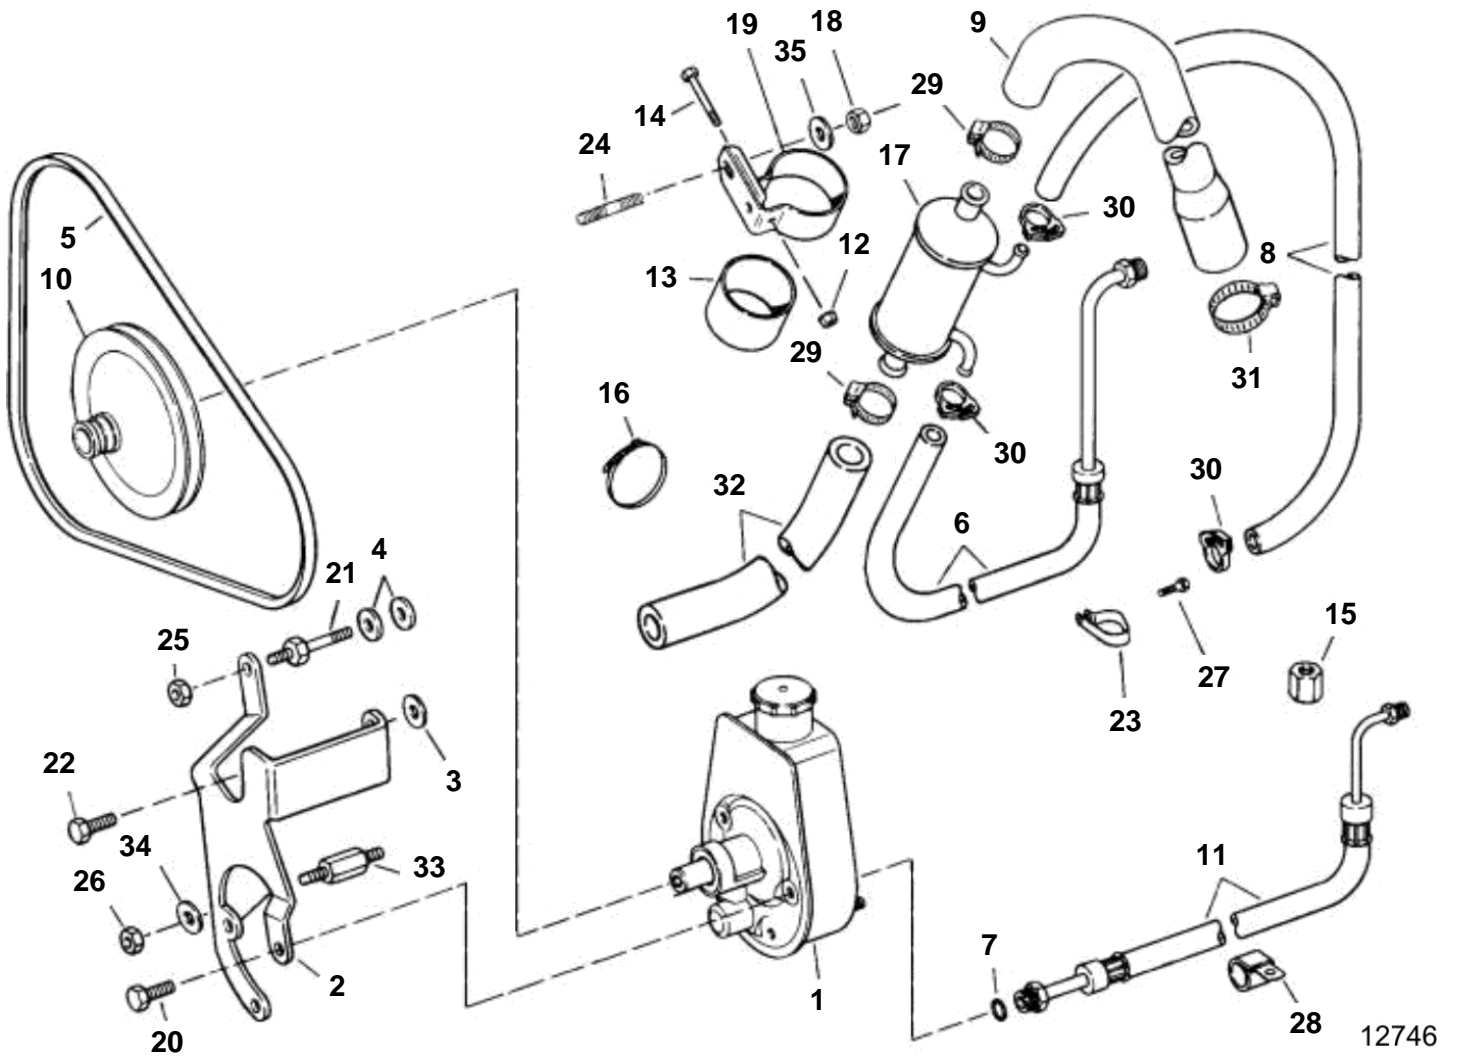

5.7GIPMDA, 5.7GIPMDACE

5.7GIPMDA, 5.7GIPMDACE

REF	PART NO.	QTY	DESCRIPTION	NOTES
1	3850491	1	Power steering pump, P/S pump to engine	
2	3852512	1	Bracket	
3	3852162	1	Washer	
4	3852162	2	Washer, Stud, water pump & steering pump	
5	3852464	1	V-belt, P/S pump	
6	3854168	1	Hose, Cylinder to oil cooler, P/S	
7	3852497	1	O-ring, Pressure hose to steering pump	
8	3850644	1	Hose, Oil cooler to pump, return	
9	3853580	1	Hose, Reservoir to cooler	
10	3853804	1	Pulley	
11	3853967	1	Pressure hose, Steering pump to pressure valve	
12	3852079	1	Nut, Oil cooler & bracket assy	
13	3853236	1	Spacer, Oil cooler, P/S	
14	3852126	1	Screw, Oil cooler & bracket assy	
15	3853315	1	Fitting, Steering hoses	
16		2	Lock strap	
17	3852840	1	Oil cooler, P/S	
18		1	Nut, P/S cooler clamp to reservoir	
	3853326	1	Screw, P/S cooler clamp to flywheel hsg	
19		1	Clamp, Engine oil cooler, P/S	
20	3853405	3	Screw, Steering pump bracket	
21	3852507	1	Stud, Water/steering pump bracket to engine	
22	3853557	1	Screw, Plug lead retainer bracket to cyl head	Rear, starboard
23	3852837	1	Clamp, Hoses to cylinder head	
24	3852093	1	Stud, Oil cooler clamp to reservoir	Power steering
25	3853403	1	Nut, Stud, P/S pump bracket	
26	3853403	1	Nut, Stud, P/S pump bracket	
27	3853557	1	Screw, Lift bracket/clamp, P/S hoses to head	Port, rear, lower
28	3852490	1	Clamp, Steering pump hoses to front mount	Port
29	3852602	2	Clamp, Hose, oil cooler, bypass pipe	
30	3852196	2	Clamp, Hose, P/S pump to oil cooler	Return
31	3853786	1	Clamp, Hose, water to gimbal hsg	
32	3850363	1	Hose, Cooler to thermostat	
33	3853402	1	Stud, P/S pump bracket to engine	
34	3852054	1	Washer, Stud, P/S pump bracket	To engine block
35	3852058	1	Washer, Oil cooler clamp to reservoir	