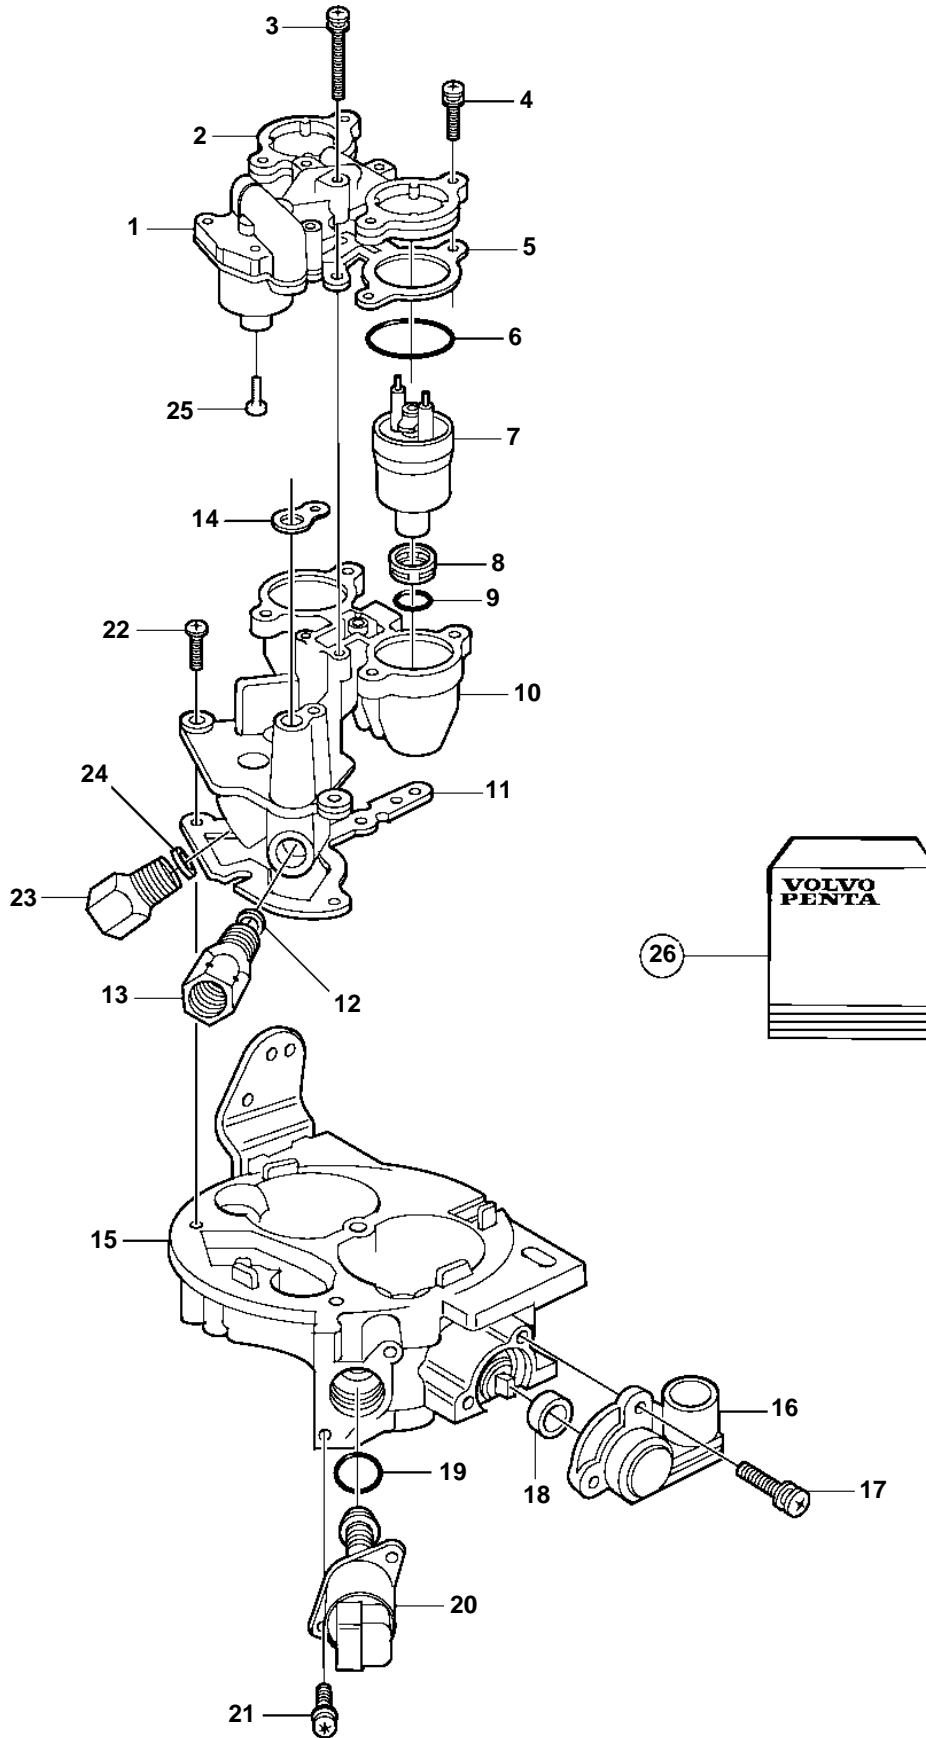

5.7GIPMDA, 5.7GIPMDACE, 5.7GIIMDA

5.7GIPMDA, 5.7GIPMDACE, 5.7GIIMDA

REF	PART NO.	QTY	DESCRIPTION
1	3850354	1	Throttle body
		1	· Fuel press regulator
2		1	· Cover, fuel meter
3		3	· Screw, long
4		5	· Screw, short
5		1	· Throttle body
6		2	· O-ring, fuel injector
7		2	· Injector, fuel
8		2	· Filter, fuel injector
9		2	· Filter
10	3855188	1	· Repair kit, fuel meter
11		1	· Gasket
12		1	· Gasket
13		1	· Nut, fuel line
14		1	· Gasket, fuel meter
15	3855183	1	· Throttle body, base
16		1	· Position sensor, Throttle
17		2	· Screw
18		1	· Seal
19		1	· O-ring
20		1	· lac valve
21		2	· Screw
22		3	· Screw
23		1	· Nut, fuel line
24		1	· Gasket
25		4	· Screw
26	3855179	1	Repair kit, 5, 6, 8, 9, 11, 14, 19, 24
		1	Repair kit, 1, 2, 3, 4, 5, 6, 7, 8, 9, 10
	3855181	1	Repair kit, 1, 2, 5, 14
	3855182	1	Injector, 5, 6, 7, 8, 9, 11, 14
	3855184	1	Repair kit, 16, 18
	3855185	1	Repair kit, 19, 20
	3855186	1	Repair kit, 12, 13, 23, 24
	3855187	1	Repair kit, 3, 4, 17, 21, 22
	3855189	1	Repair kit, 5, 6, 8, 9, 15