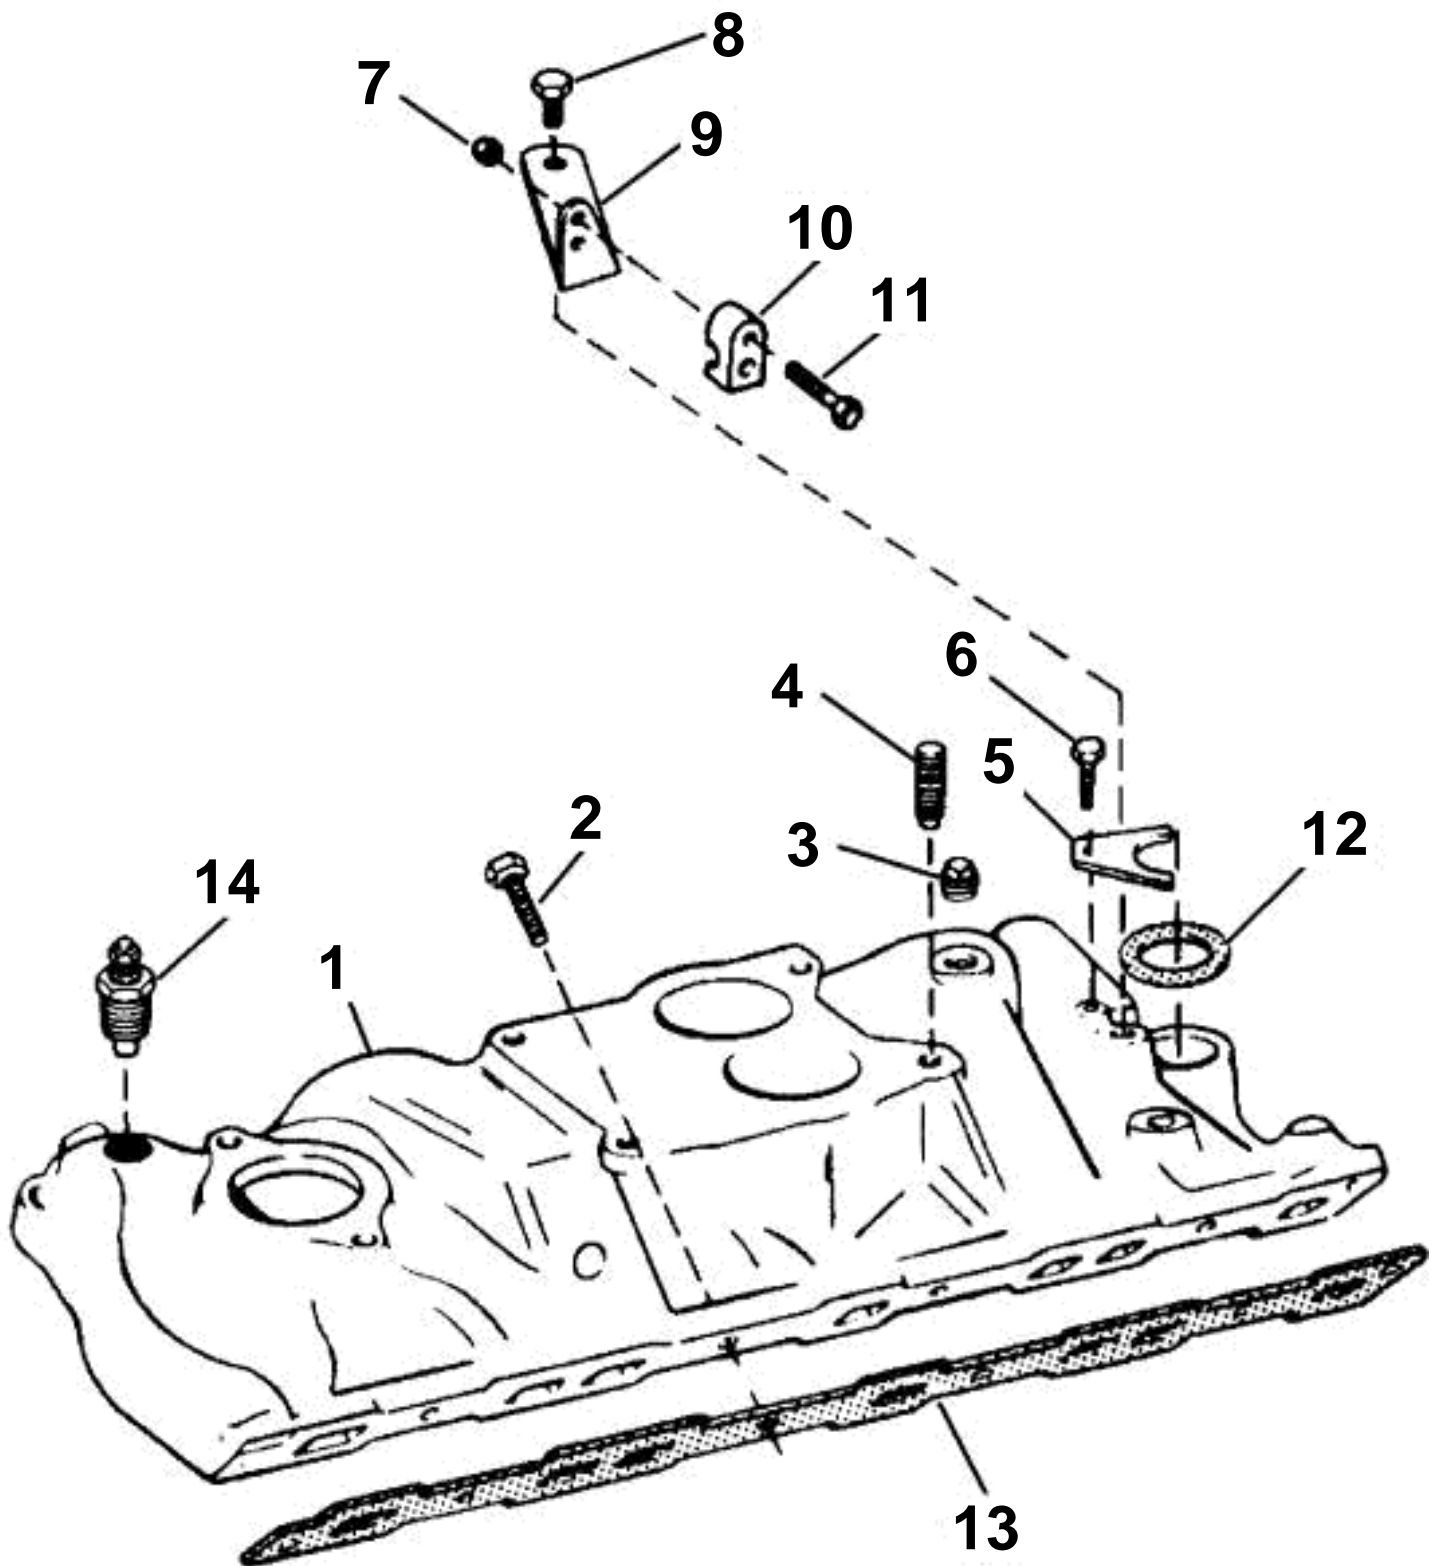

5.7GLPMDA

5.7GLPMDA

REF	PART NO.	QTY	DESCRIPTION
1		1	Manifold
2	3855935	8	Screw, Intake manifold
3	3850740	1	Plug, Intake manifold
4	3853333	4	Stud, Carburetor to intake manifold
5	3852108	1	Clamp, Distributor
6	3853557	1	Screw, Distributor clamp to engine
7	3852118	1	Nut, Anchor, throttle cable to bracket
8	3853428	2	Screw, Bracket, throttle anchor
9		1	Bracket
10	3850266	1	Anchorage, Throttle cable
11	3852048	1	Screw, Anchor, throttle cable to bracket
12	3852109	1	Gasket, Distributor
13	3854269	1	Inlet gasket kit, Manifold
14	3852029	1	Sender, Water temperature
	872068	1	Sender, Water temperature, dual station