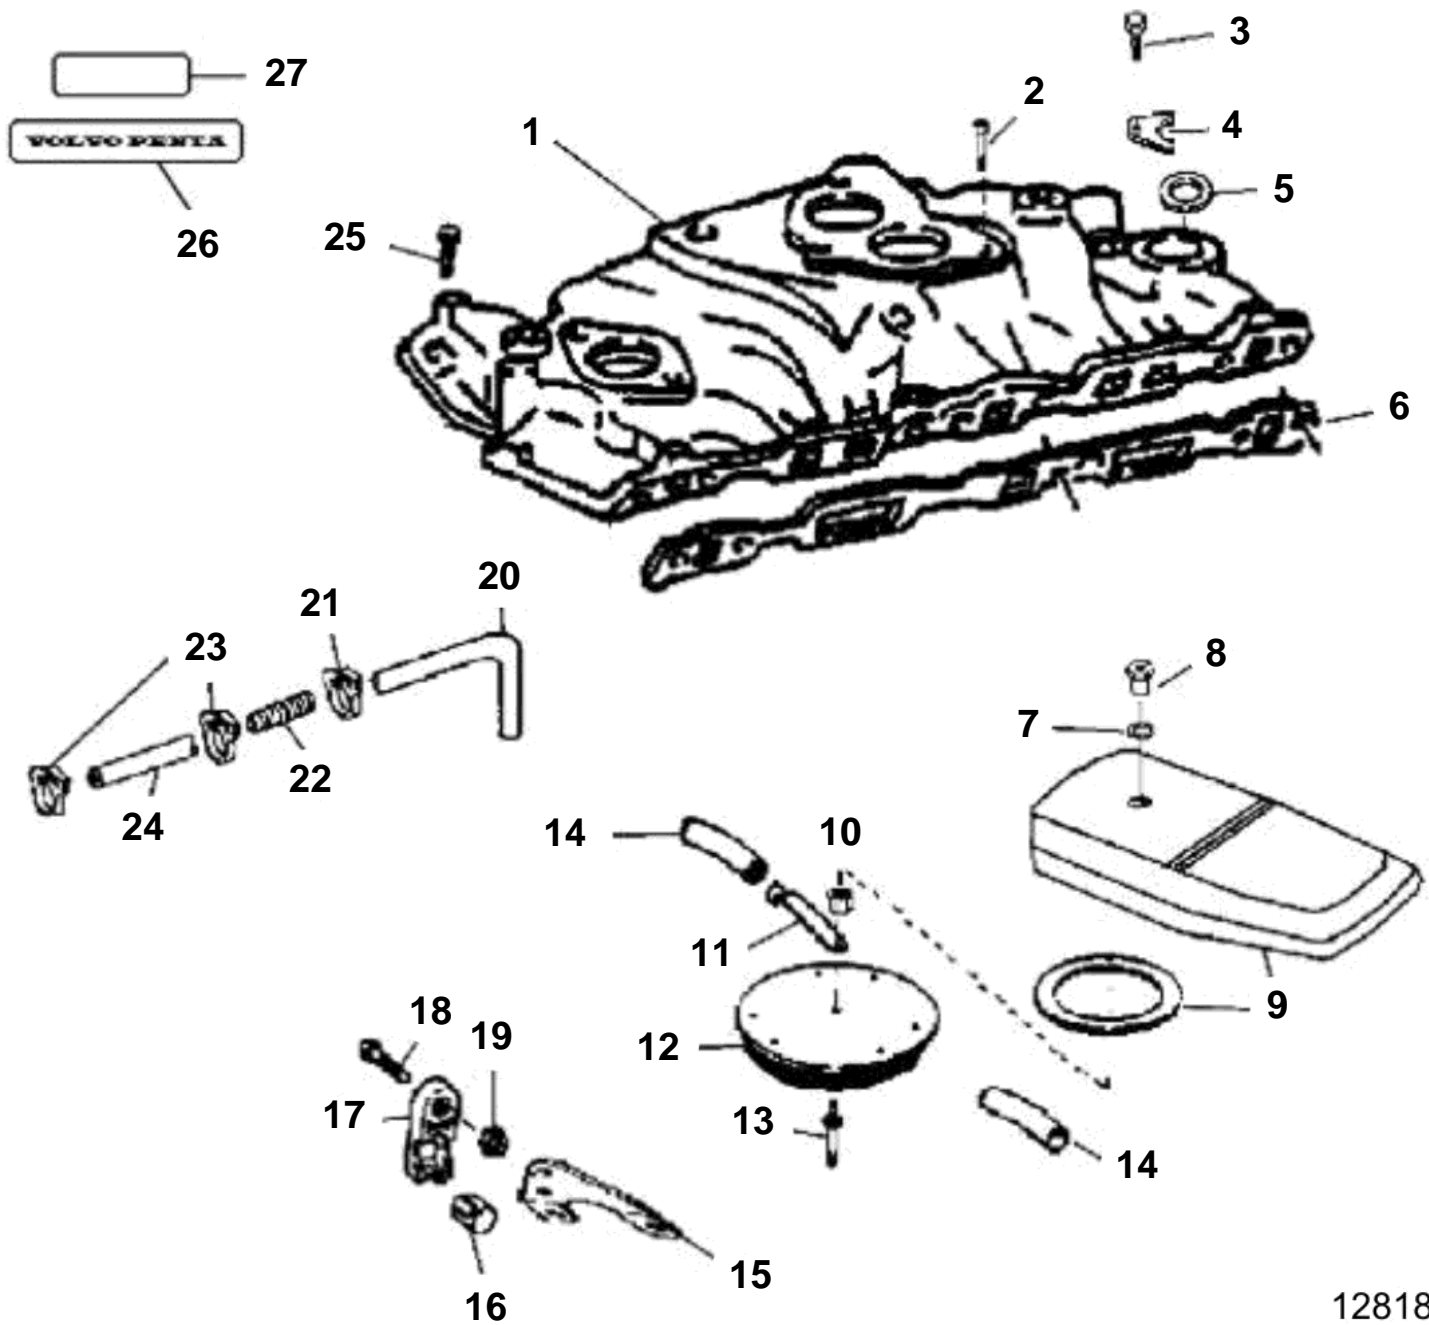

5.7GIPMDA, 5.7GIPMDACE, 5.7GIIMDA

12818

5.7GIPMDA, 5.7GIPMDACE, 5.7GIIMDA

REF	PART NO.	QTY	DESCRIPTION	NOTES
1	3854532	1	Manifold	
2	3852008	4	Screw, TBI adapter to manifold	
3	3856129	1	Screw, Distributor clamp	
4	3852108	1	Clamp, Distributor	
5	3852109	1	Gasket, Distributor	
6	3854269	1	Inlet gasket kit, Manifold	
7	3852007	1	Washer, Nut, flame arrestor cover	
8	3852749	1	Nut, Flame arrestor cover	
9	3850510	1	Cover, Flame arrestor	
	3850458	2	· Spacer, Cover, flame arrestor	
10	3853561	1	Nut, Flame arrestor	
11	3852695	2	Connector, Hose to flame arrestor	
12		1	Flame arrestor	
13	3850274	1	Stud, Flame arrestor	
14	3852435	1	Hose, Flame arrestor to valve cover	
	3852668	1	Hose, Flame arrestor to valve cover	
15		1	Bracket, Throttle cable to intake manifold	
16	3852019	1	Retainer, Throttle cable	
17	3850266	1	Anchorage, Throttle cable	
18	3852048	1	Screw, Anchor, throttle cable to bracket	
19	3852193	1	Washer	
20	3850653	1	Hose, Antisiphon valve to reservoir	
21	3854925	2	Clamp, Hose, antisiphon valve	
22	3850666	1	Nipple, Hoses, thermostat hsg to reservoir	
23	3852196	3	Clamp, Hose, antisiphon valve	
24	3850633	1	Hose, Antisiphon valve to thermostat hsg	
25	3856132	8	Screw	L=35mm
	3856131	4	Screw	L=38mm
26	3854980	1	Decal, Cover, flame arrestor	Volvo Penta
27	3855085	1	Decal, Cover, flame arrestor	5.7Gi