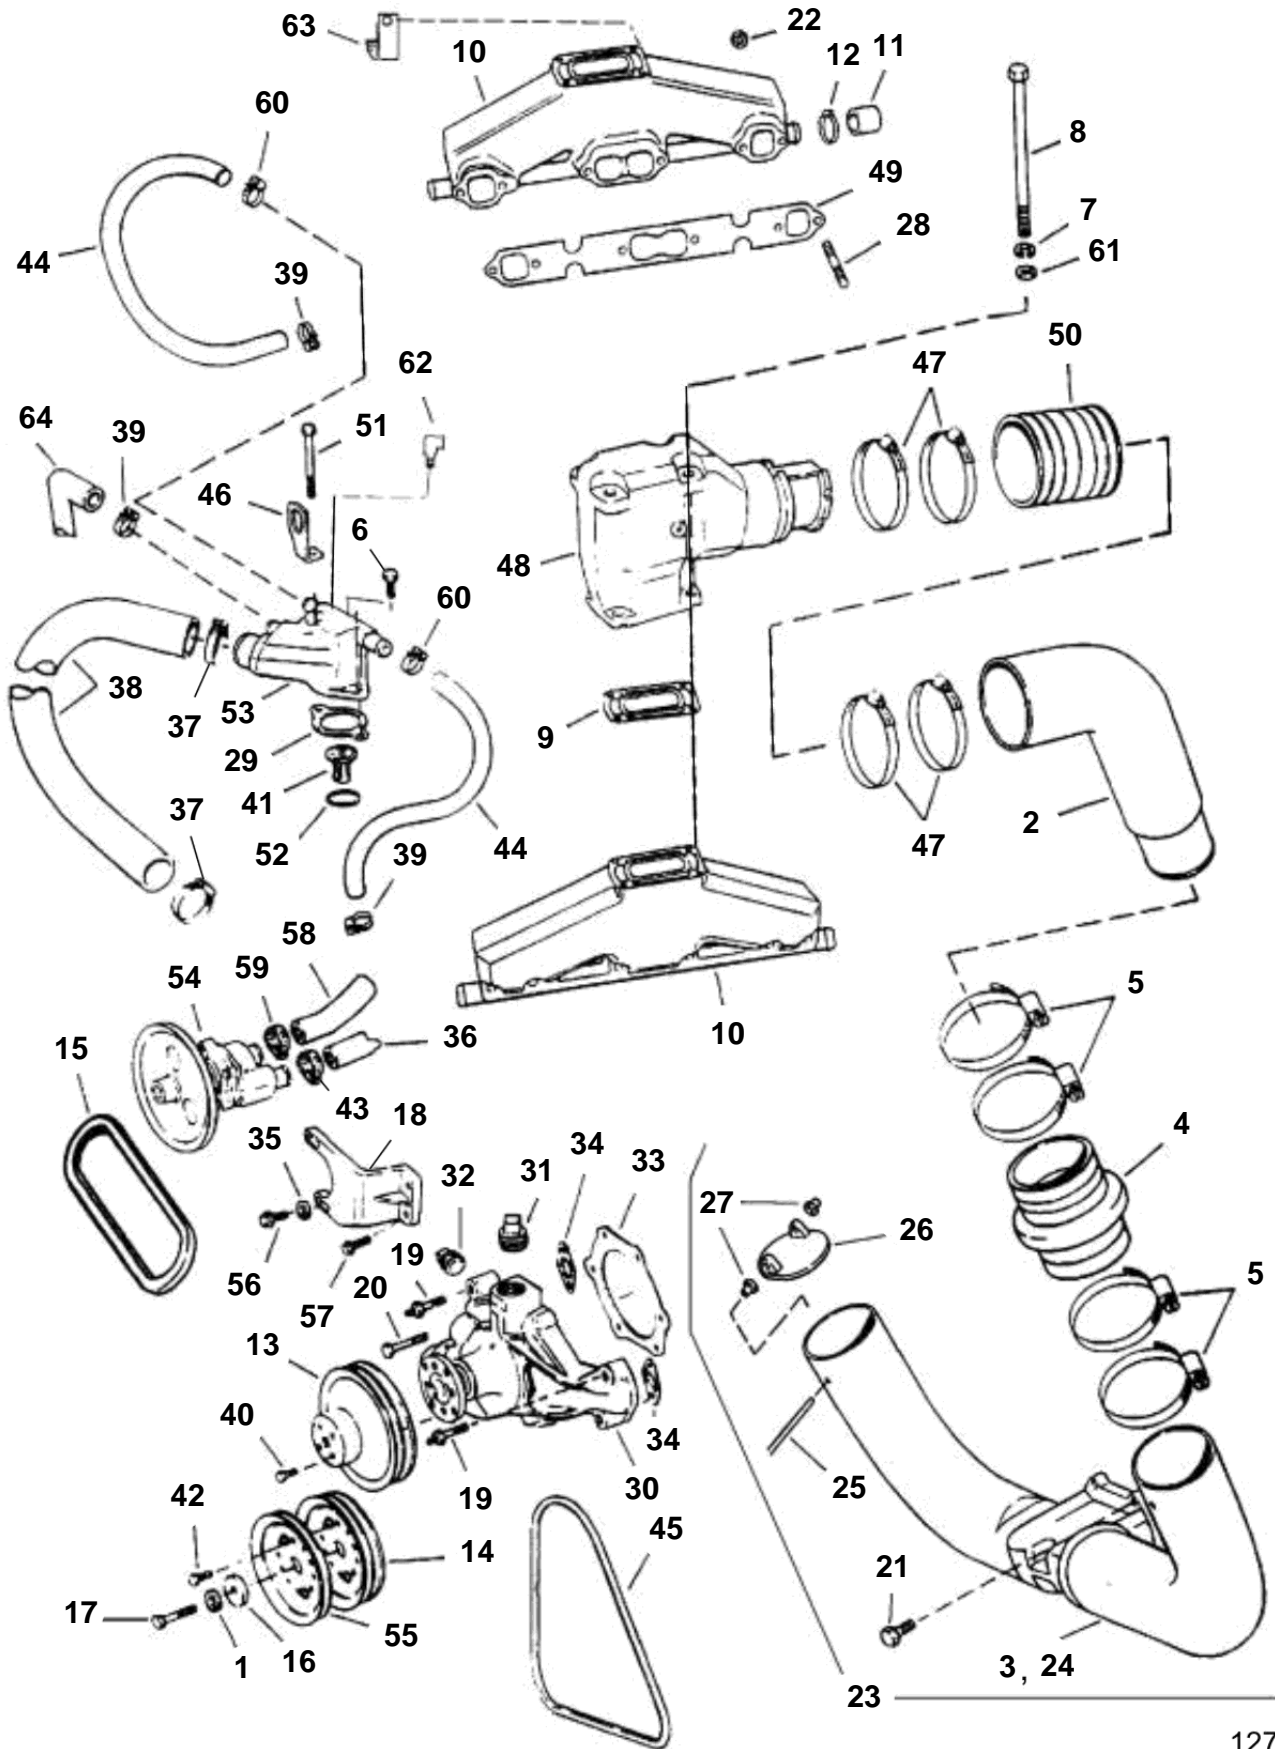

5.7GLPMDA, 5.7GLPMDA, 5.7GLIMDA

12741

5.7GLPMDA, 5.7GLPMDA, 5.7GLIMDA

REF	PART NO.	QTY	DESCRIPTION	SEE SEC.	NOTES
1	3852046	1	Lock washer, Harmonic balance		
2	3850214	1	Exhaust pipe		Port & stbd; 290 DP
	3852738	1	Exhaust pipe		Port & stbd; SX, DP-S
3	3851000	1	Exhaust pipe		290 DP
4	3852742	2	Exhaust hose, Upper exhaust pipe to exhaust pipe		
5	3852604	8	Clamp, Hose, upper to lower exhaust pipe		
6	3853401	1	Screw, Thermostat hsg to engine		Short
7	3852002	8	Lock washer, Exhaust elbow to manifold		
8	3852830	8	Screw, Exhaust elbow to manifold		
9	3850496	2	Gasket, Exhaust elbow to manifold		
			· Bulletin P-25-1-1	P-25-1-1-EN	Riser Gasket Replaced
10	3852374	2	Exhaust pipe, Port & starboard		
11	3852476	2	Cap, Exhaust manifold		
12	3852602	2	Clamp, Hose to exhaust manifold		
13	3852220	1	Pulley, Water pump		
14	3852137	1	Pulley, Crankshaft		
15	3850268	1	V-belt, Water pump		
16	3852110	1	Washer, Harmonic balance		
17	3852131	1	Screw, Harmonic balance		
		1	Screw, Harmonic balance		
18		1	Bracket, Water pump		
19	3852507	3	Stud, Water pump		
20	3853539	1	Screw		
21	3852898	4	Screw, Exhaust pipe to gimbal hsg		SX, DP-S
	970958	4	Screw		290 DP
	960148	4	Washer		290 DP
22	3853404	12	Lock nut, Exhaust manifold to engine		
23	3855281	1	Exhaust pipe		
24		1	· Exhaust pipe		
25		2	Pin, Exhaust seal assy to exhaust pipe		
26		4	Bushing, Exhaust seal assy to exhaust pipe		
27		2	Seal		
			· Bulletin P-25-1-2	P-25-1-2-EN	Exhaust Seal Obsolete
28	3852467	12	Stud, Exhaust manifold to engine		
29	3852111	1	Gasket, Thermostat hsg to intake manifold		
30	3853850	1	Circulation pump		
31	3850802	2	Plug, 1 inch		
32	3852135	1	Plug, ¾ inches		
33	3850595	1	Gasket, Water pump cover		
34	3852477	2	Gasket, Pump to block		
35	3852162	2	Washer, Screw, water pump to bracket		
36	3850231	1	Hose, Cooler to water pump		
37	3852098	2	Clamp, Hose, thermostat hsg to water pump		
38	3856769	1	Hose, Thermostat hsg to water pump		
	3852288	1	Hose, Thermostat hsg to water pump		
39	3852602	3	Clamp, Hose to exhaust manifold		
40	3853390	4	Screw, Water pump pulley to hub		
41	3852216	1	Thermostat, Engine		
42	3853418	3	Screw, Pulley to crankshaft		
43	3852602	1	Clamp, Hose, water pump outlet		
44	3852746	2	Hose, Thermostat hsg to manifold		
	3852488	1	Hose, Thermostat hsg to manifold		Stbd
45	3853368	1	V-belt, Alternator to pulley		
46	3852649	1	Bracket, Center lift		
47	3853860	8	Clamp, Hose, exhaust elbow		
48	3850456	2	Riser		
	3850740	2	· Plug, Exhaust elbow		Not shown
49	3852468	1	Gasket, Manifold to engine		
50	3852696	2	Exhaust hose, Exhaust elbow to exhaust pipe		Upper
51	3853391	1	Screw, Lift bracket & thermostat hsg		
52	3852071	1	O-ring, Thermostat		
53	3850360	1	Thermostat housing, Thermostat hsg		
54	3852398	1	Sea water pump		Replaced by 3851623