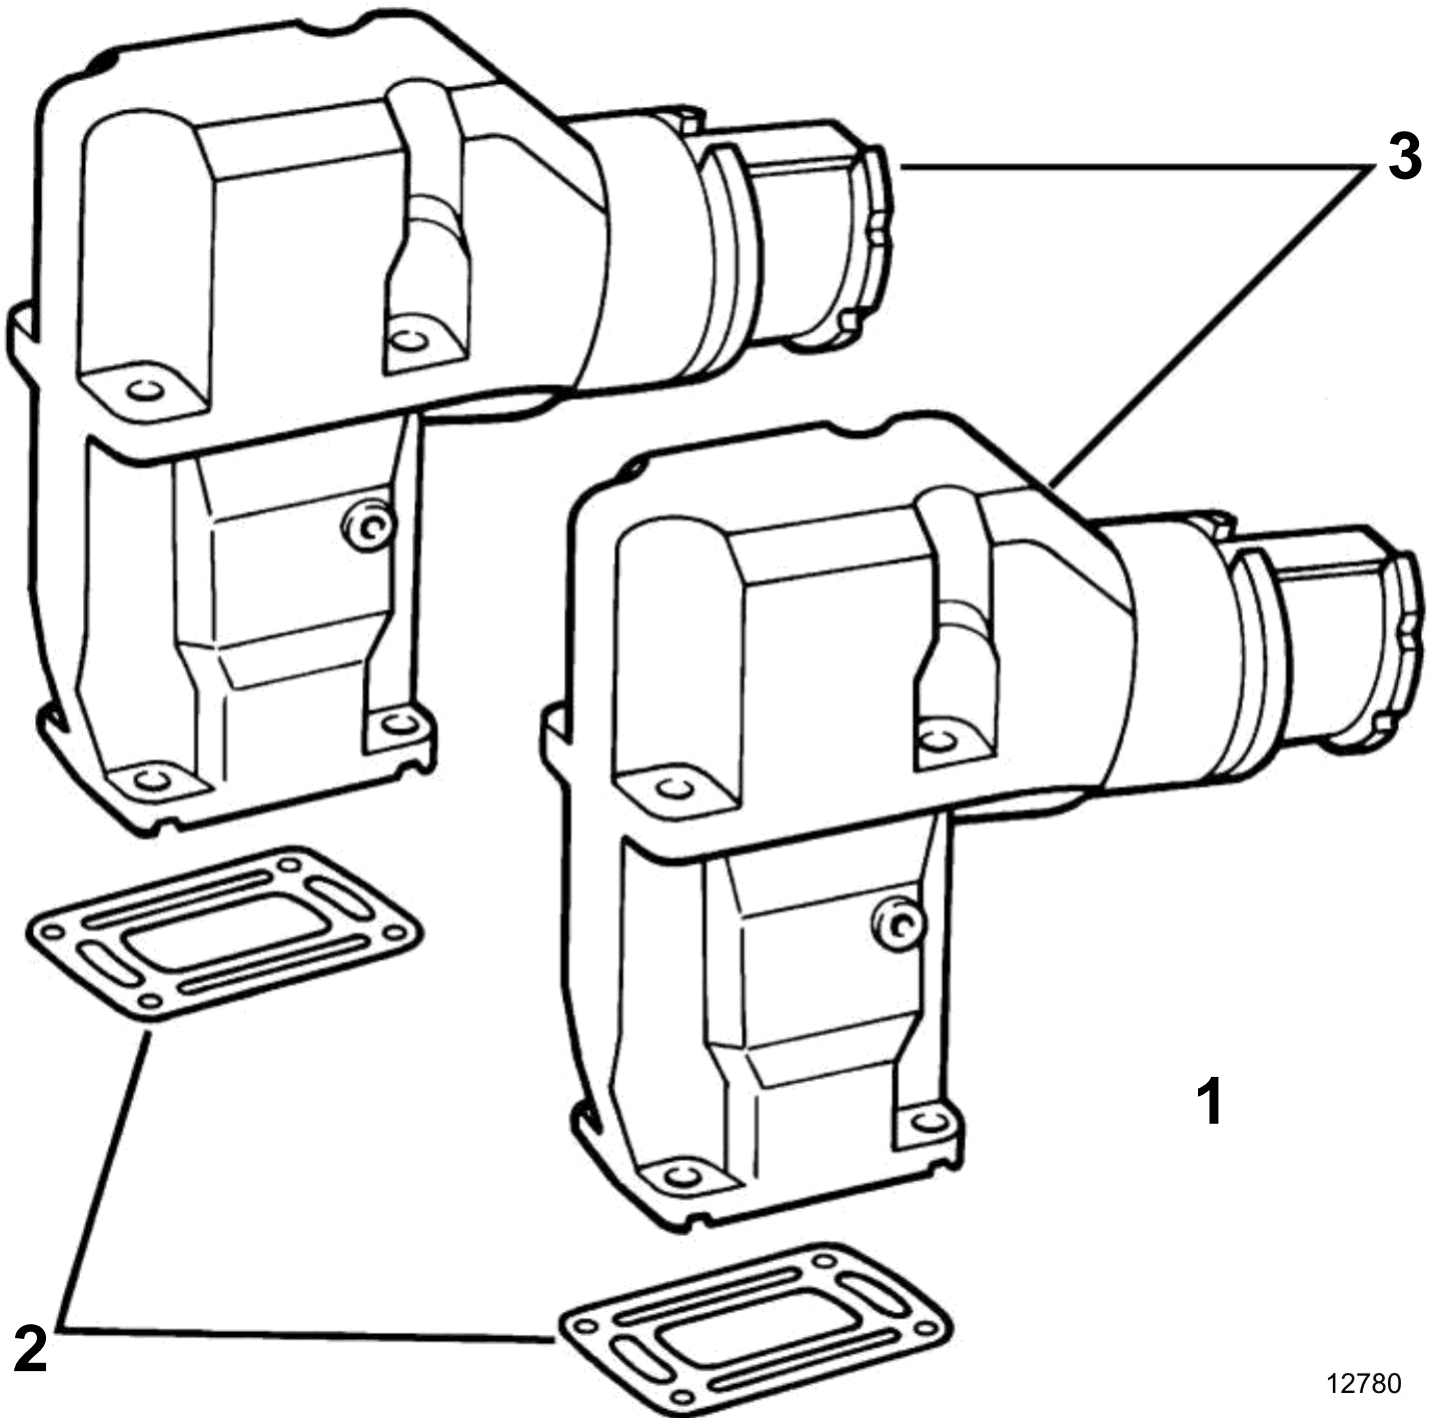

5.7GLPMDA, 5.7GIPMDA, 5.7GIPMDACE, 5.7GLIMDA, 5.7GIIMDA

12780

5.7GLPMDA, 5.7GIPMDA, 5.7GIPMDACE, 5.7GLIMDA, 5.7GIIMDA

REF	PART NO.	QTY	DESCRIPTION	SEE SEC.	NOTES
1	3850497	1	Exhaust pipe		
2	3850496	2	• Gasket		
			• Bulletin P-25-1-1	P-25-1-1-EN	Riser Gasket Replaced
3		2	• Exhaust pipe		